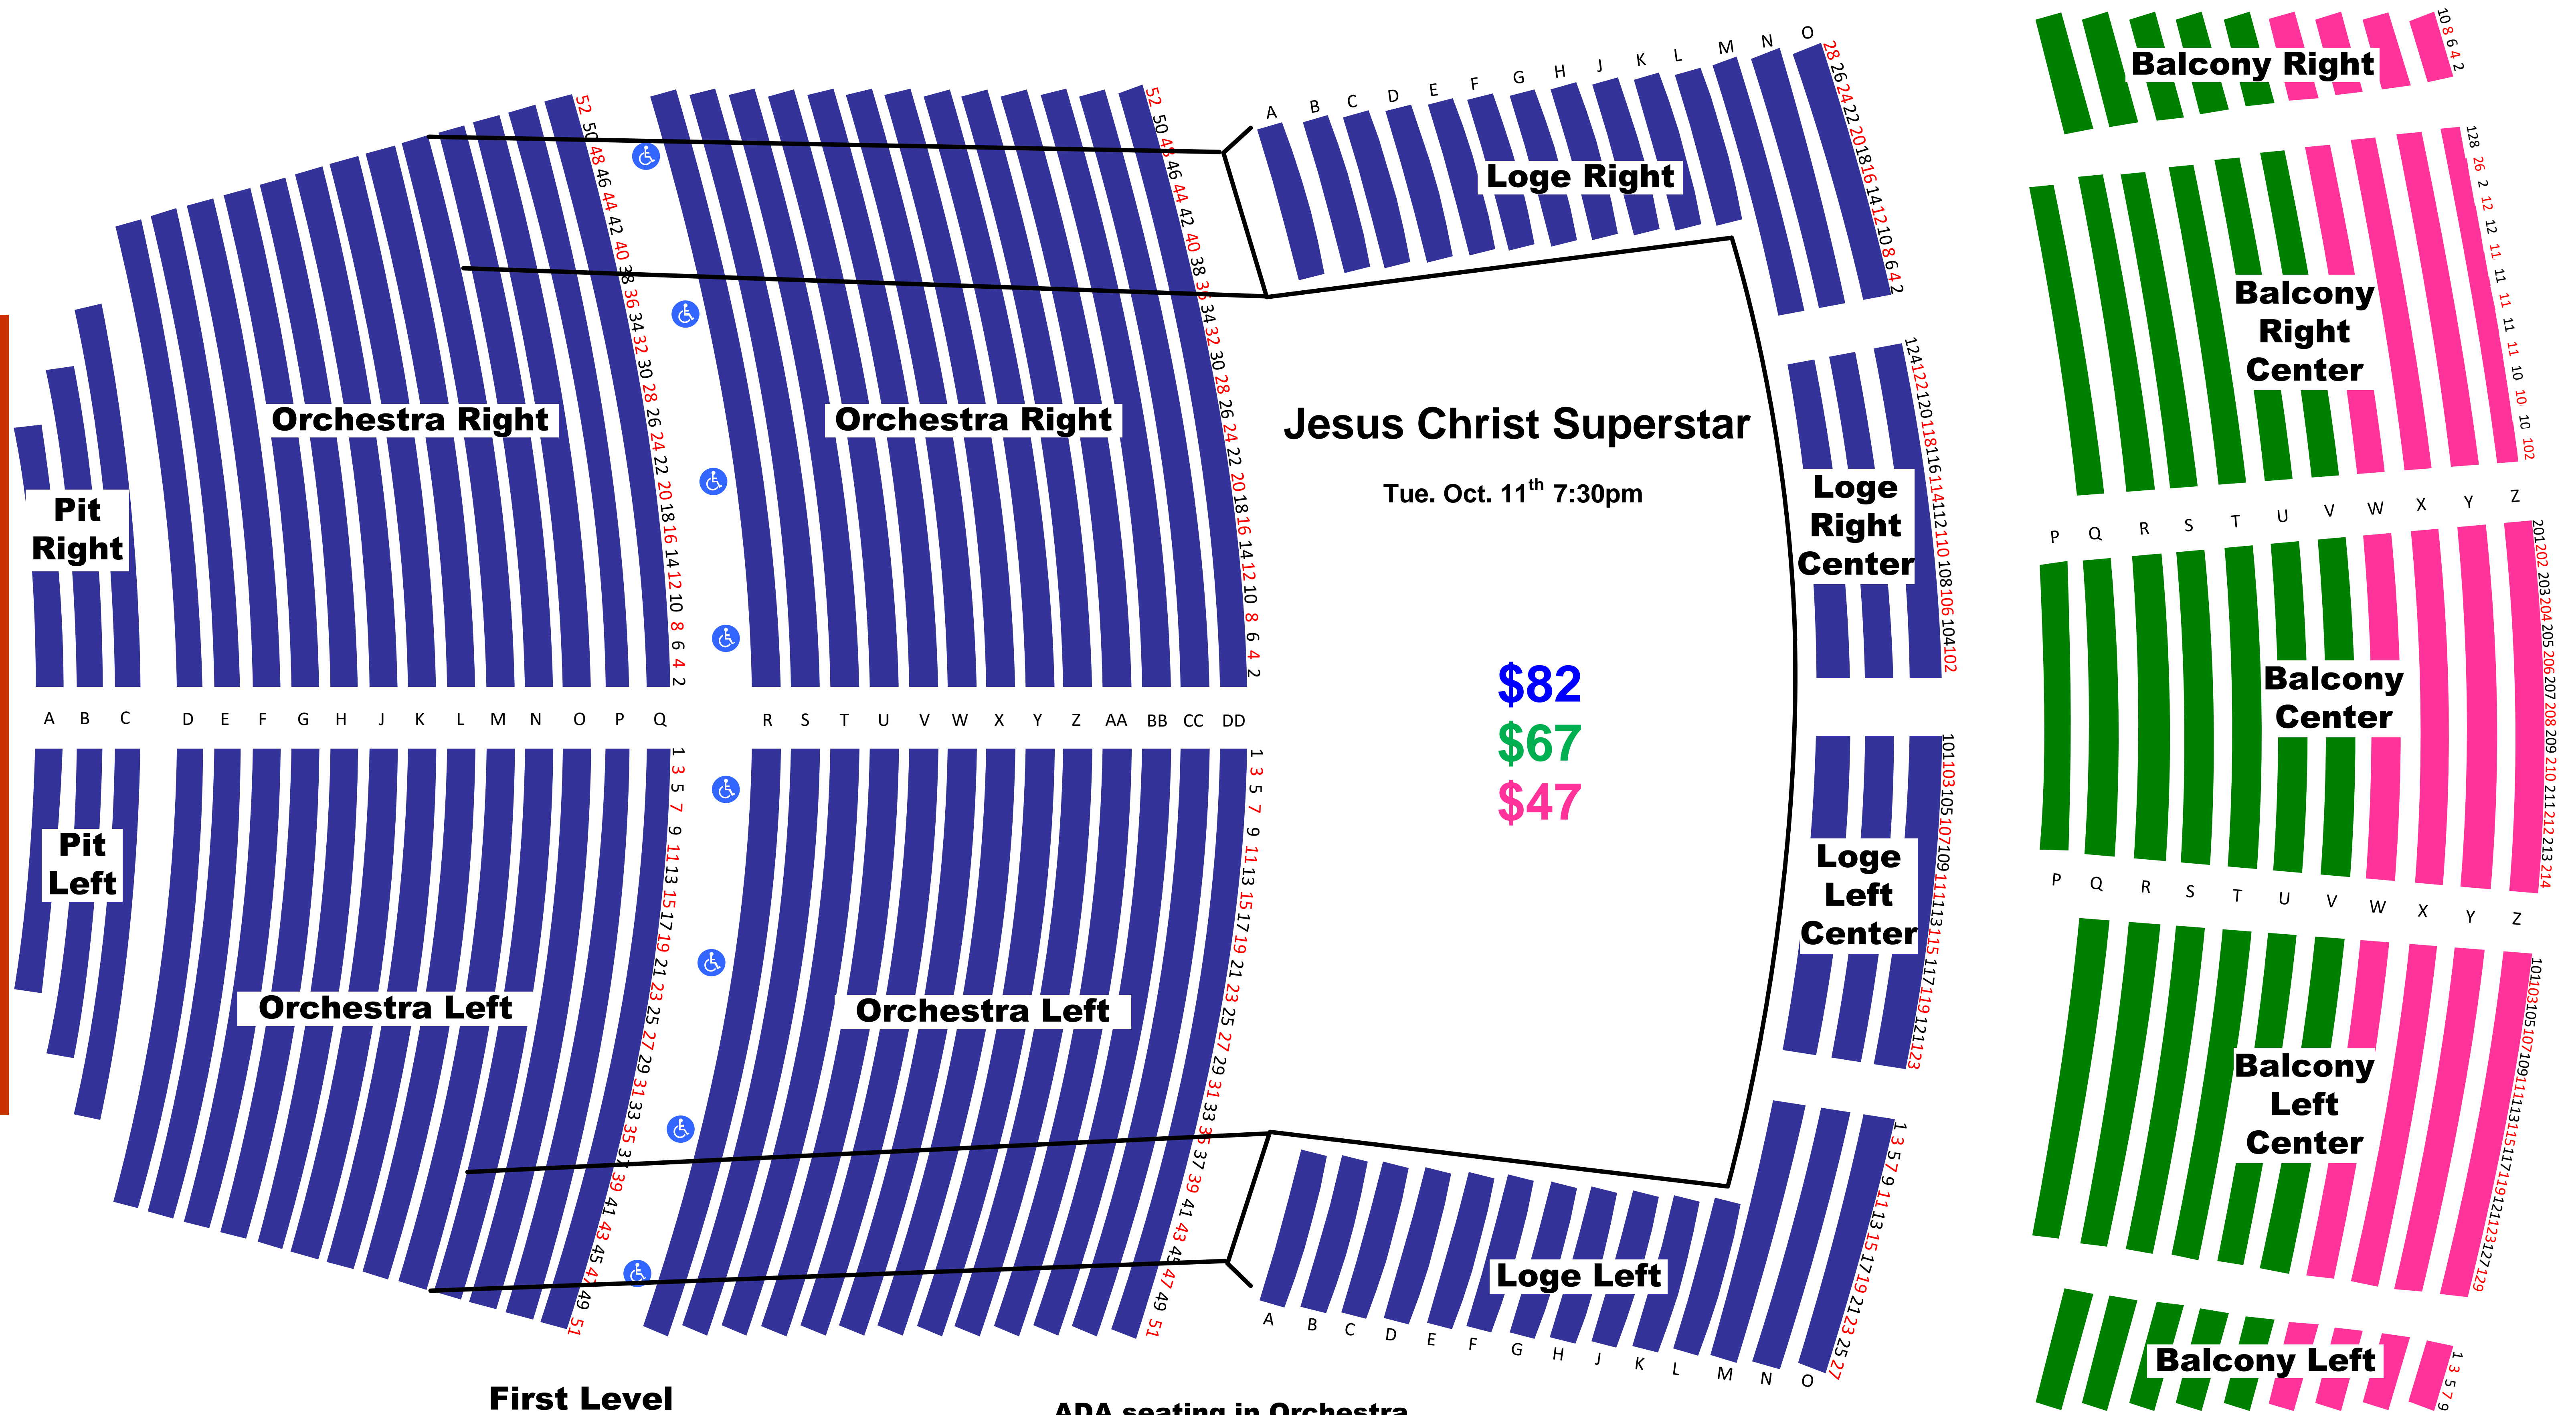

BERGLUND PERFORMING ARTS THEATRE

STAGE

First Level

Second Level

ADA seating in Orchestra Left & Right, Row R
 Note: Actual scaling may vary slightly due to Federal requirement that ADA seating be available for all price levels.