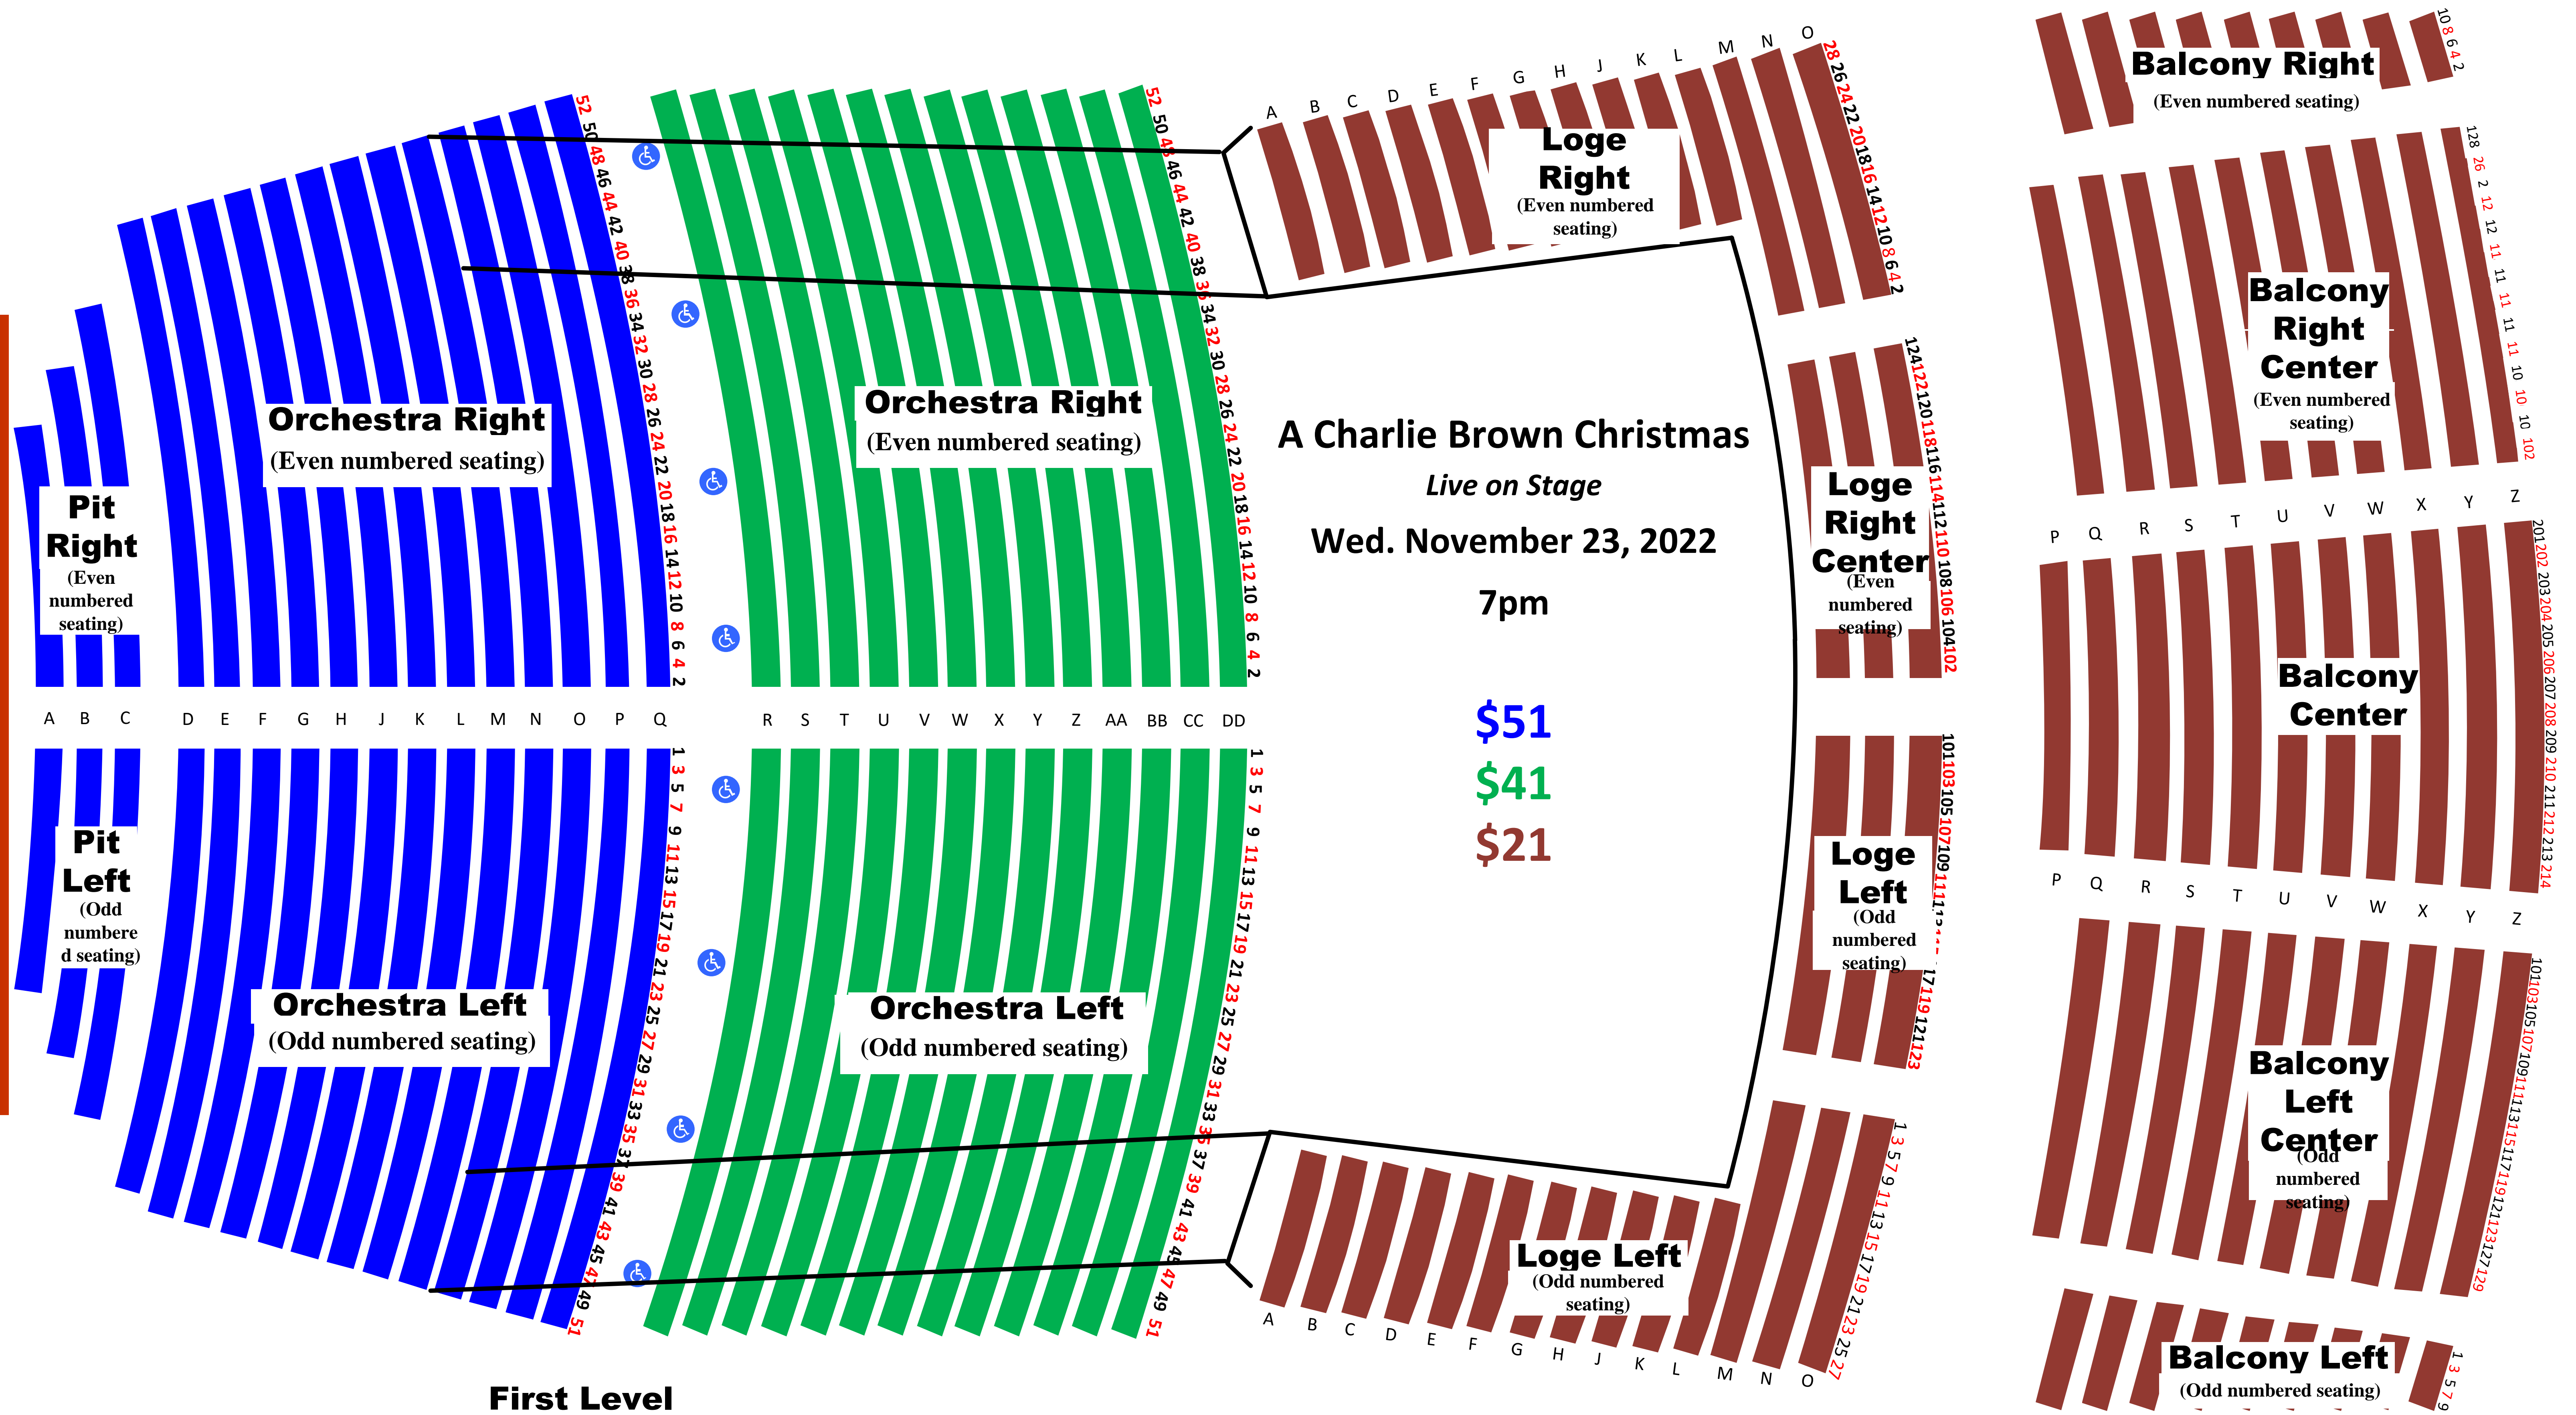

BERGLUND PERFORMING ARTS THEATRE

STAGE

ADA seating in Orchestra Left & Right, Row R

Note: Actual scaling may vary slightly due to Federal requirement that ADA seating be available for all price levels.