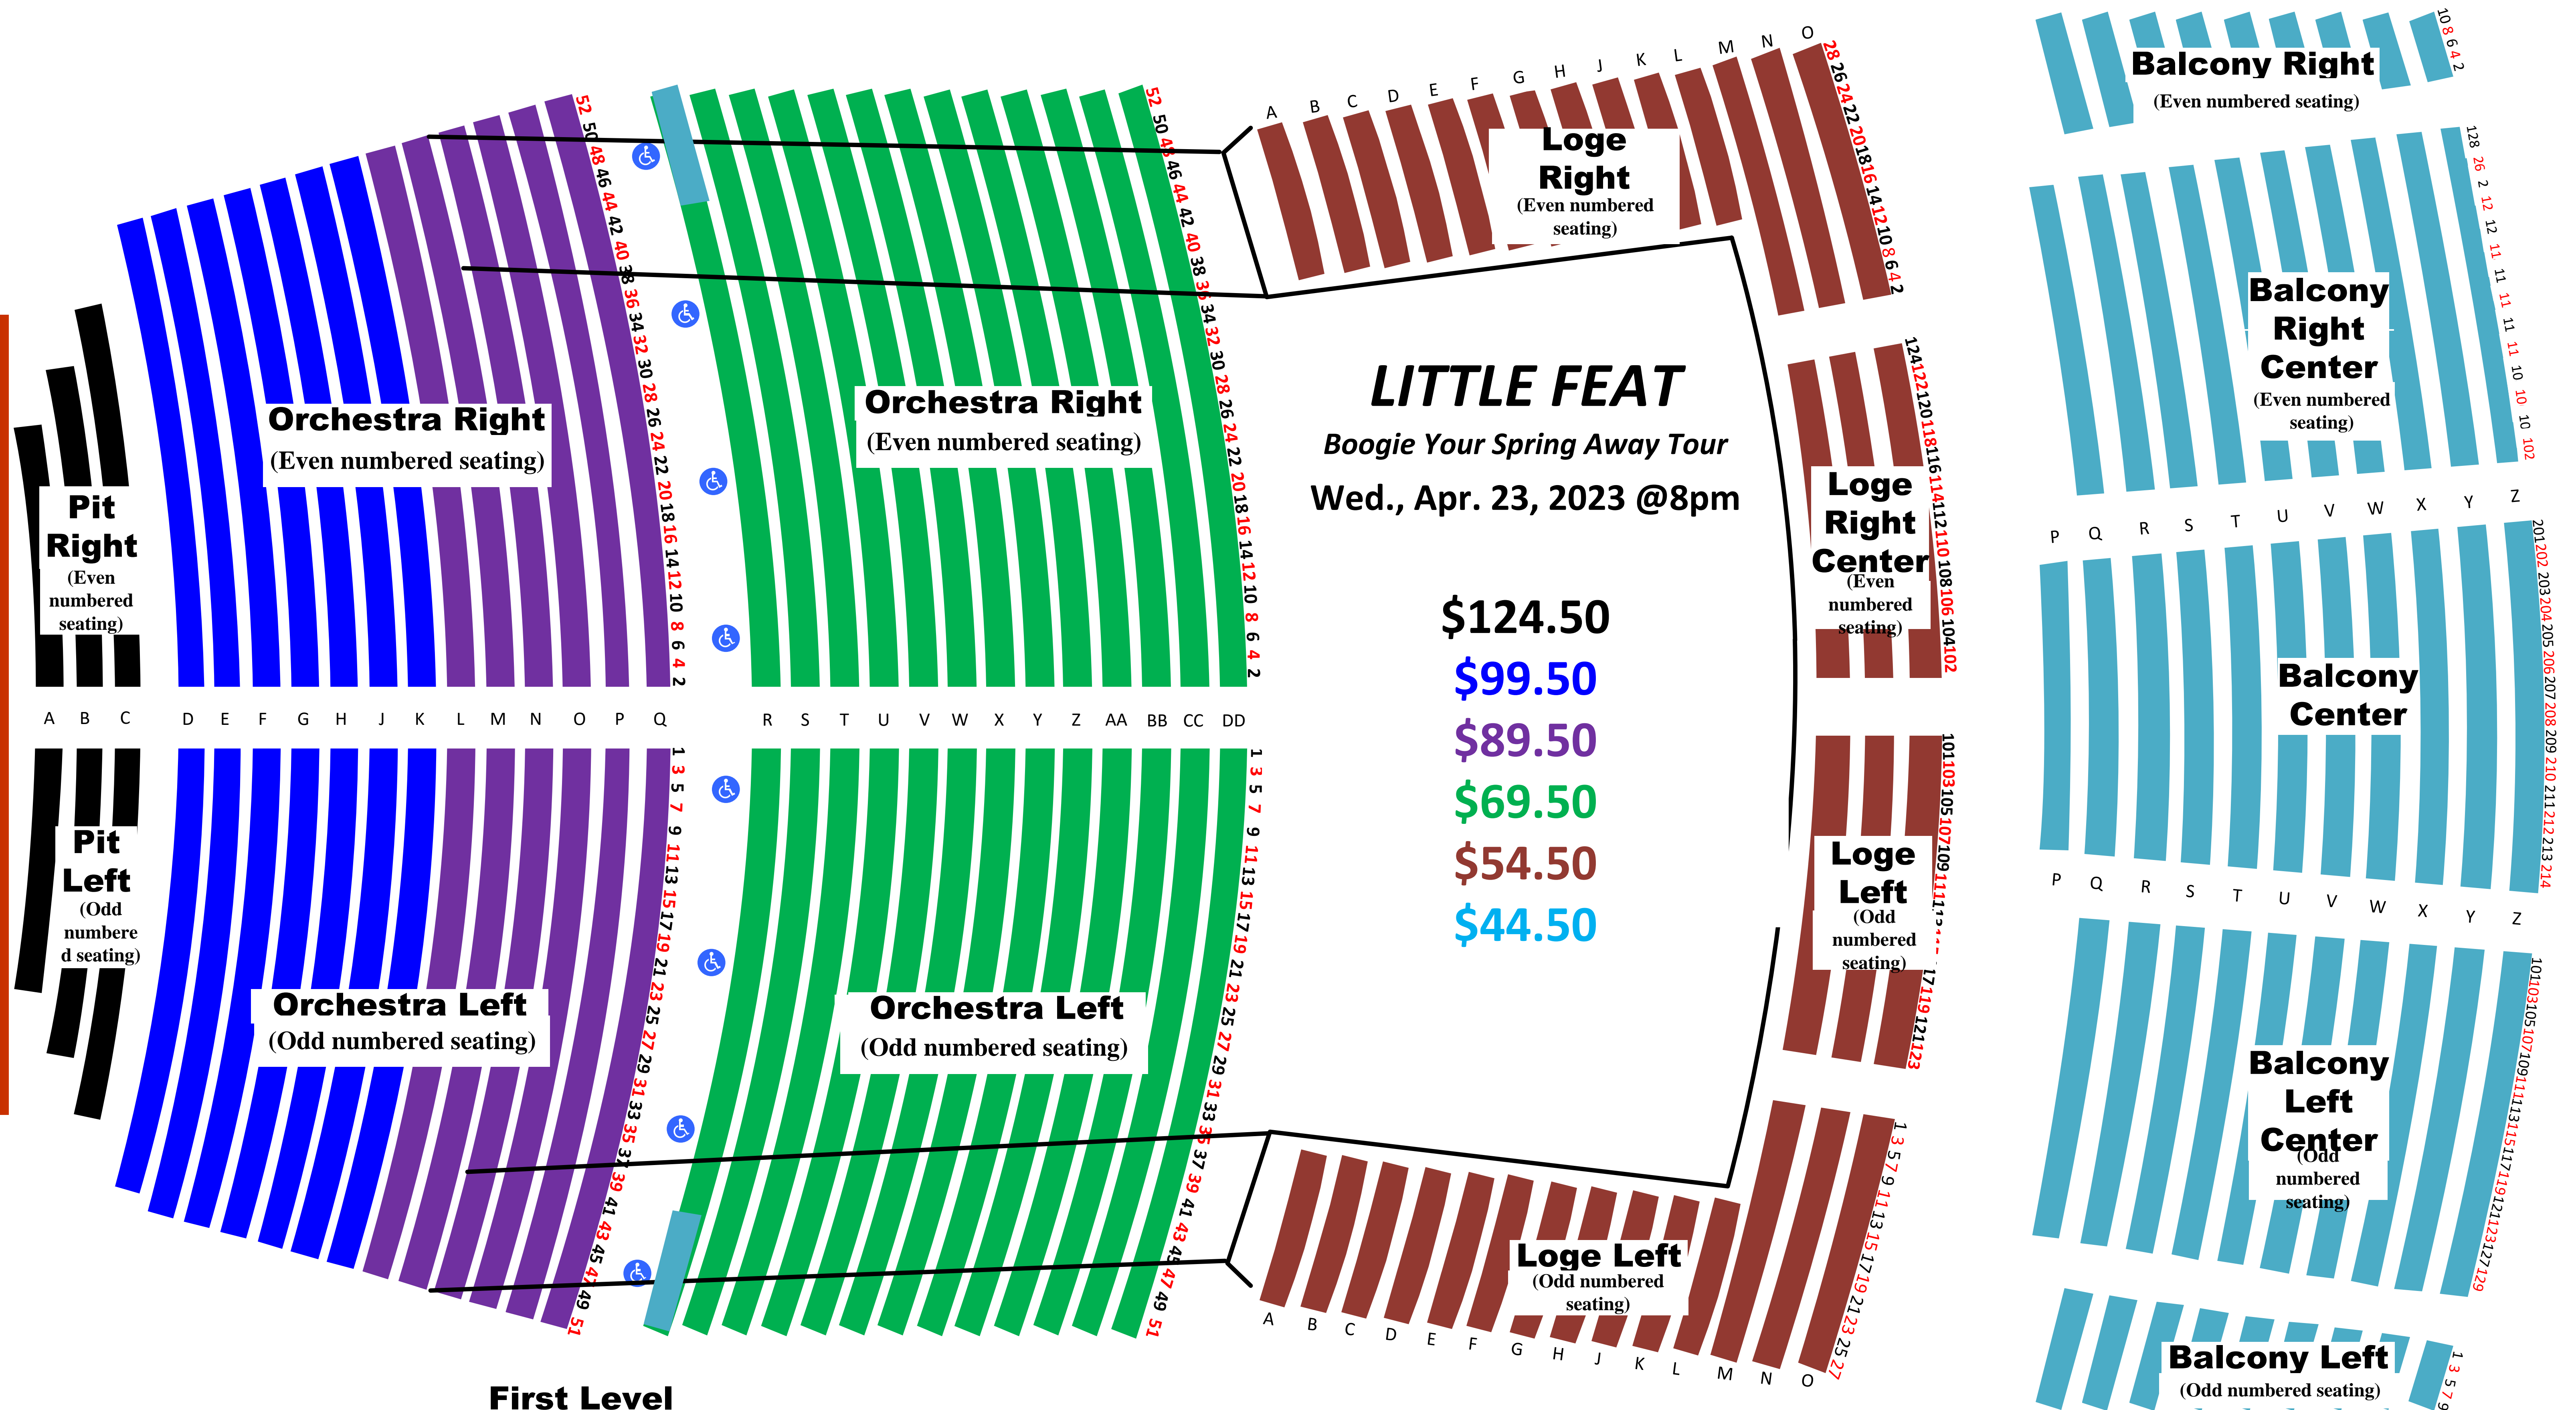

BERGLUND PERFORMING ARTS THEATRE

STAGE

ADA seating in Orchestra Left & Right, Row R

Note: Actual scaling may vary slightly due to Federal requirement that ADA seating be available for all price levels.