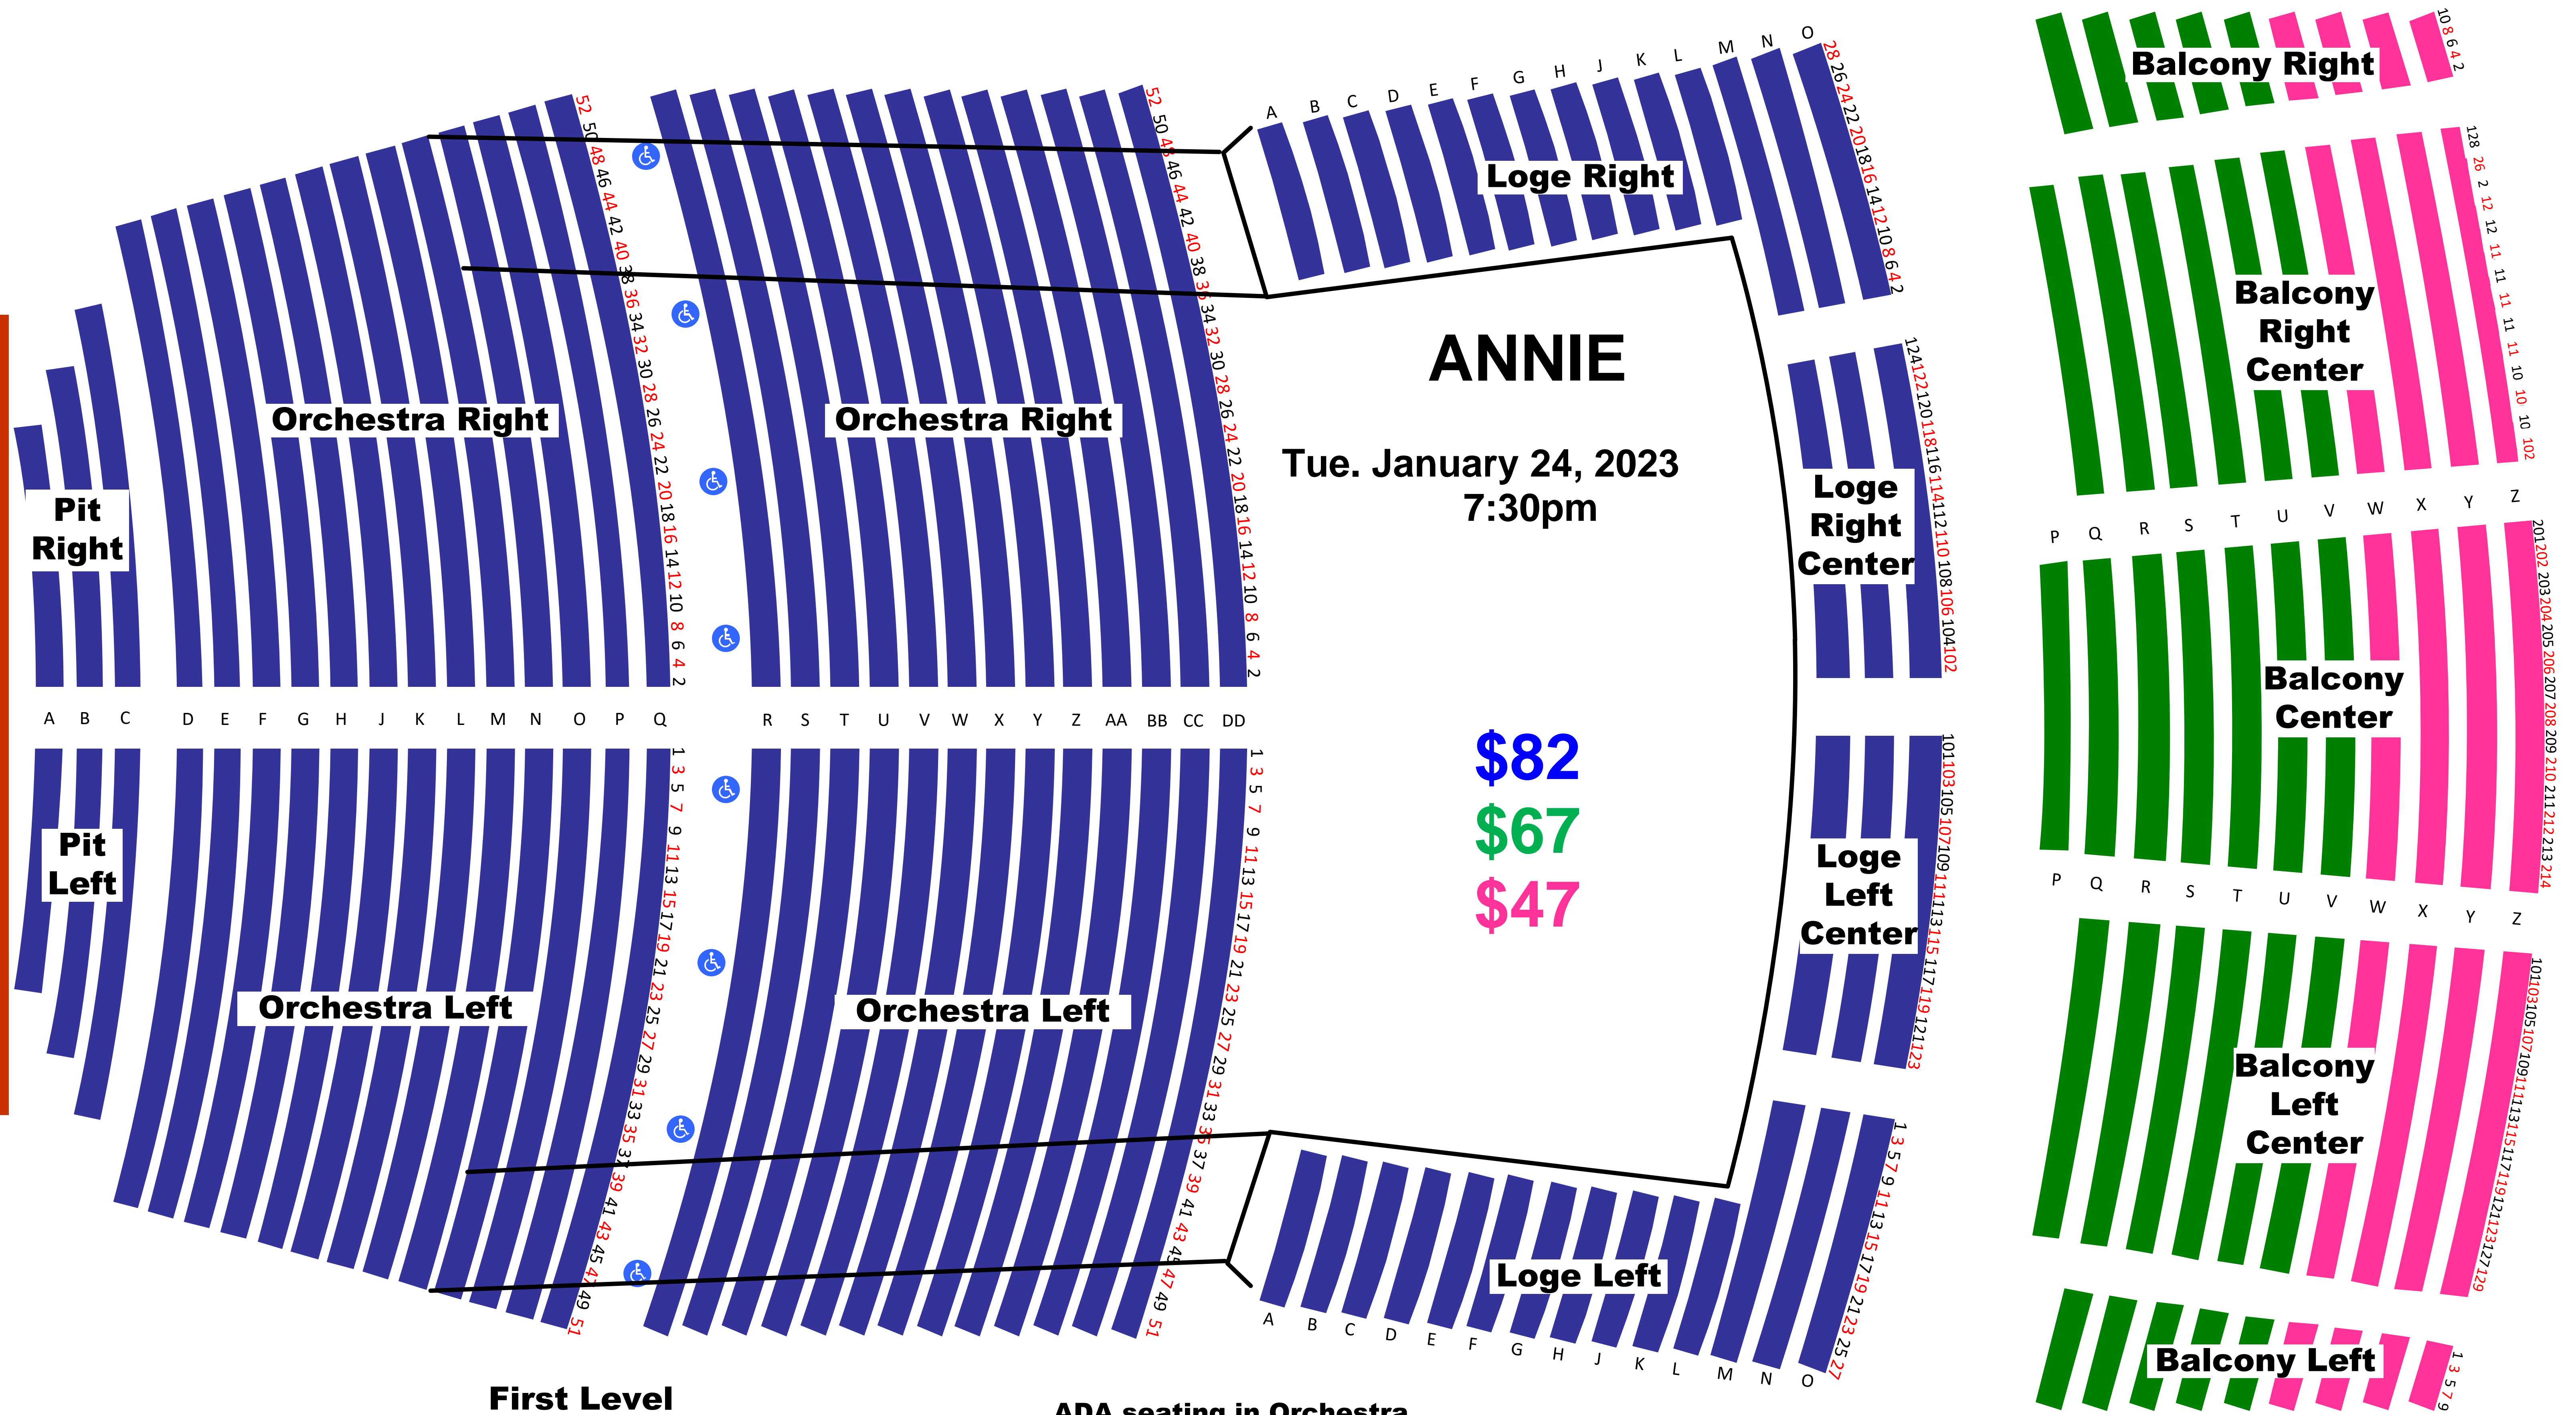

BERGLUND PERFORMING ARTS THEATRE

STAGE

ADA seating in Orchestra Left & Right, Row R
Note: Actual scaling may vary slightly due to Federal requirement that ADA seating be available for all price levels.