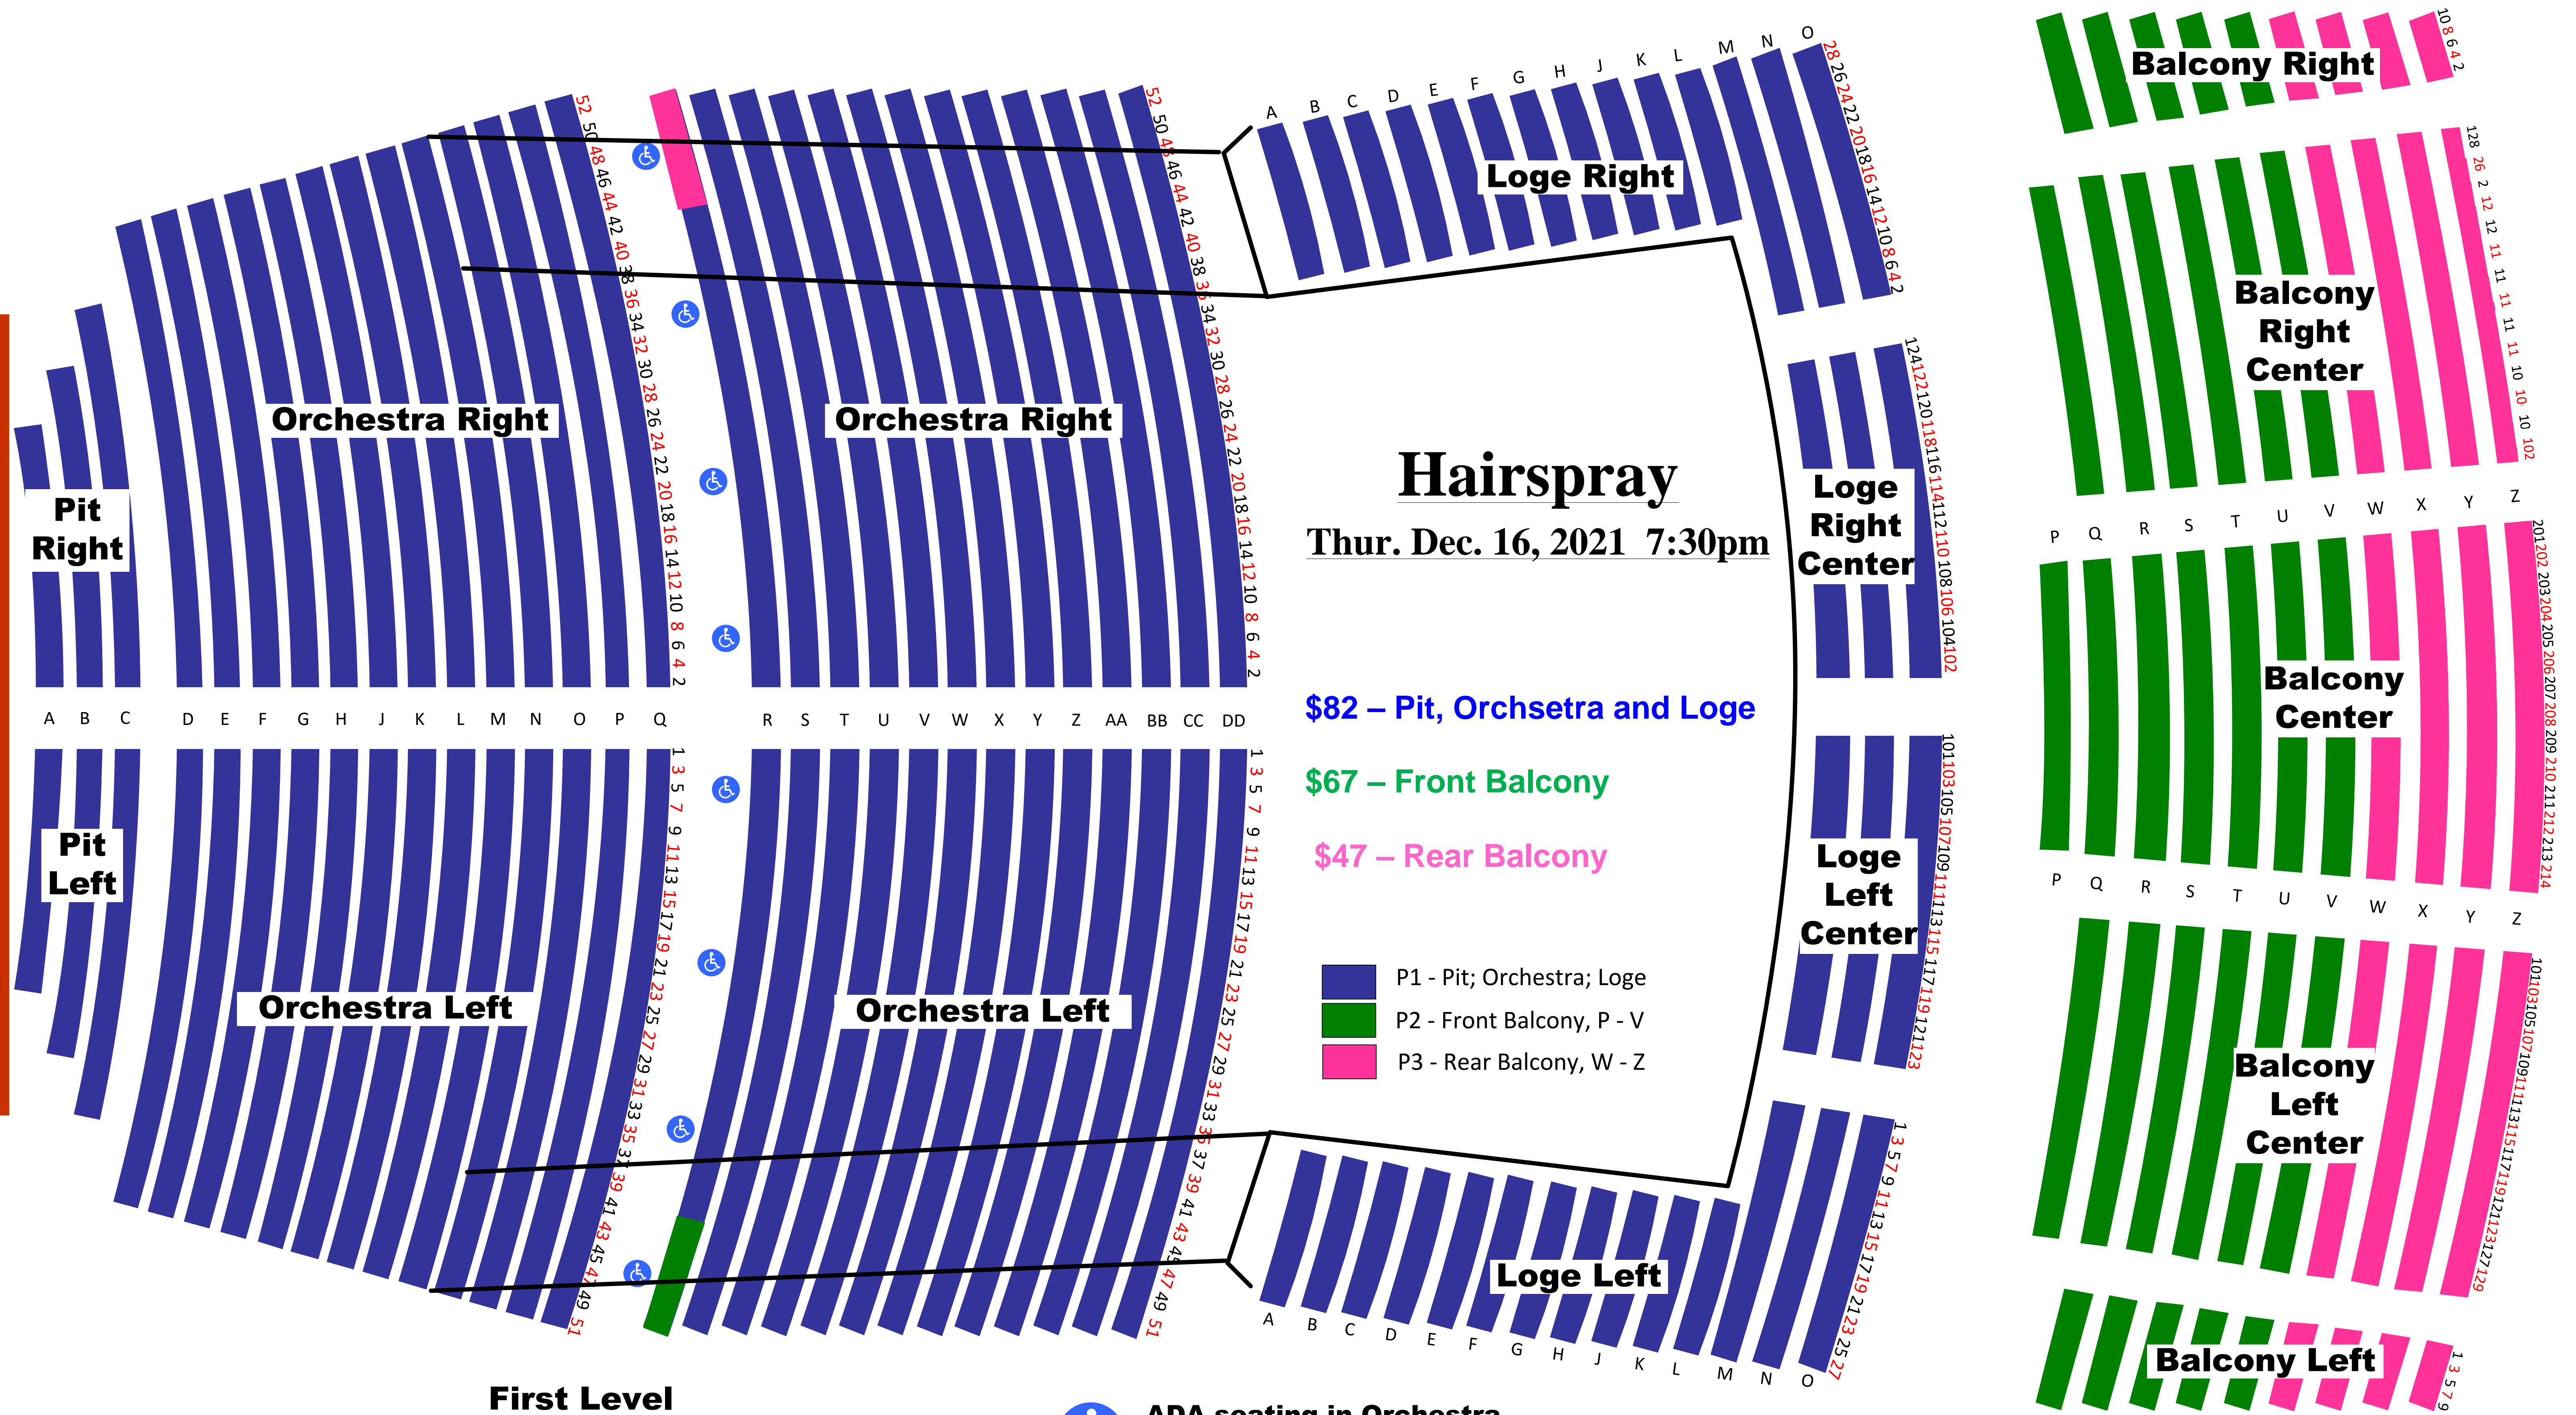

BERGLUND PERFORMING ARTS THEATRE

STAGE

First Level

Second Level

ADA seating in Orchestra Left & Right, Row R
 Note: Actual scaling may vary slightly due to Federal requirement that ADA seating be available for all price levels.