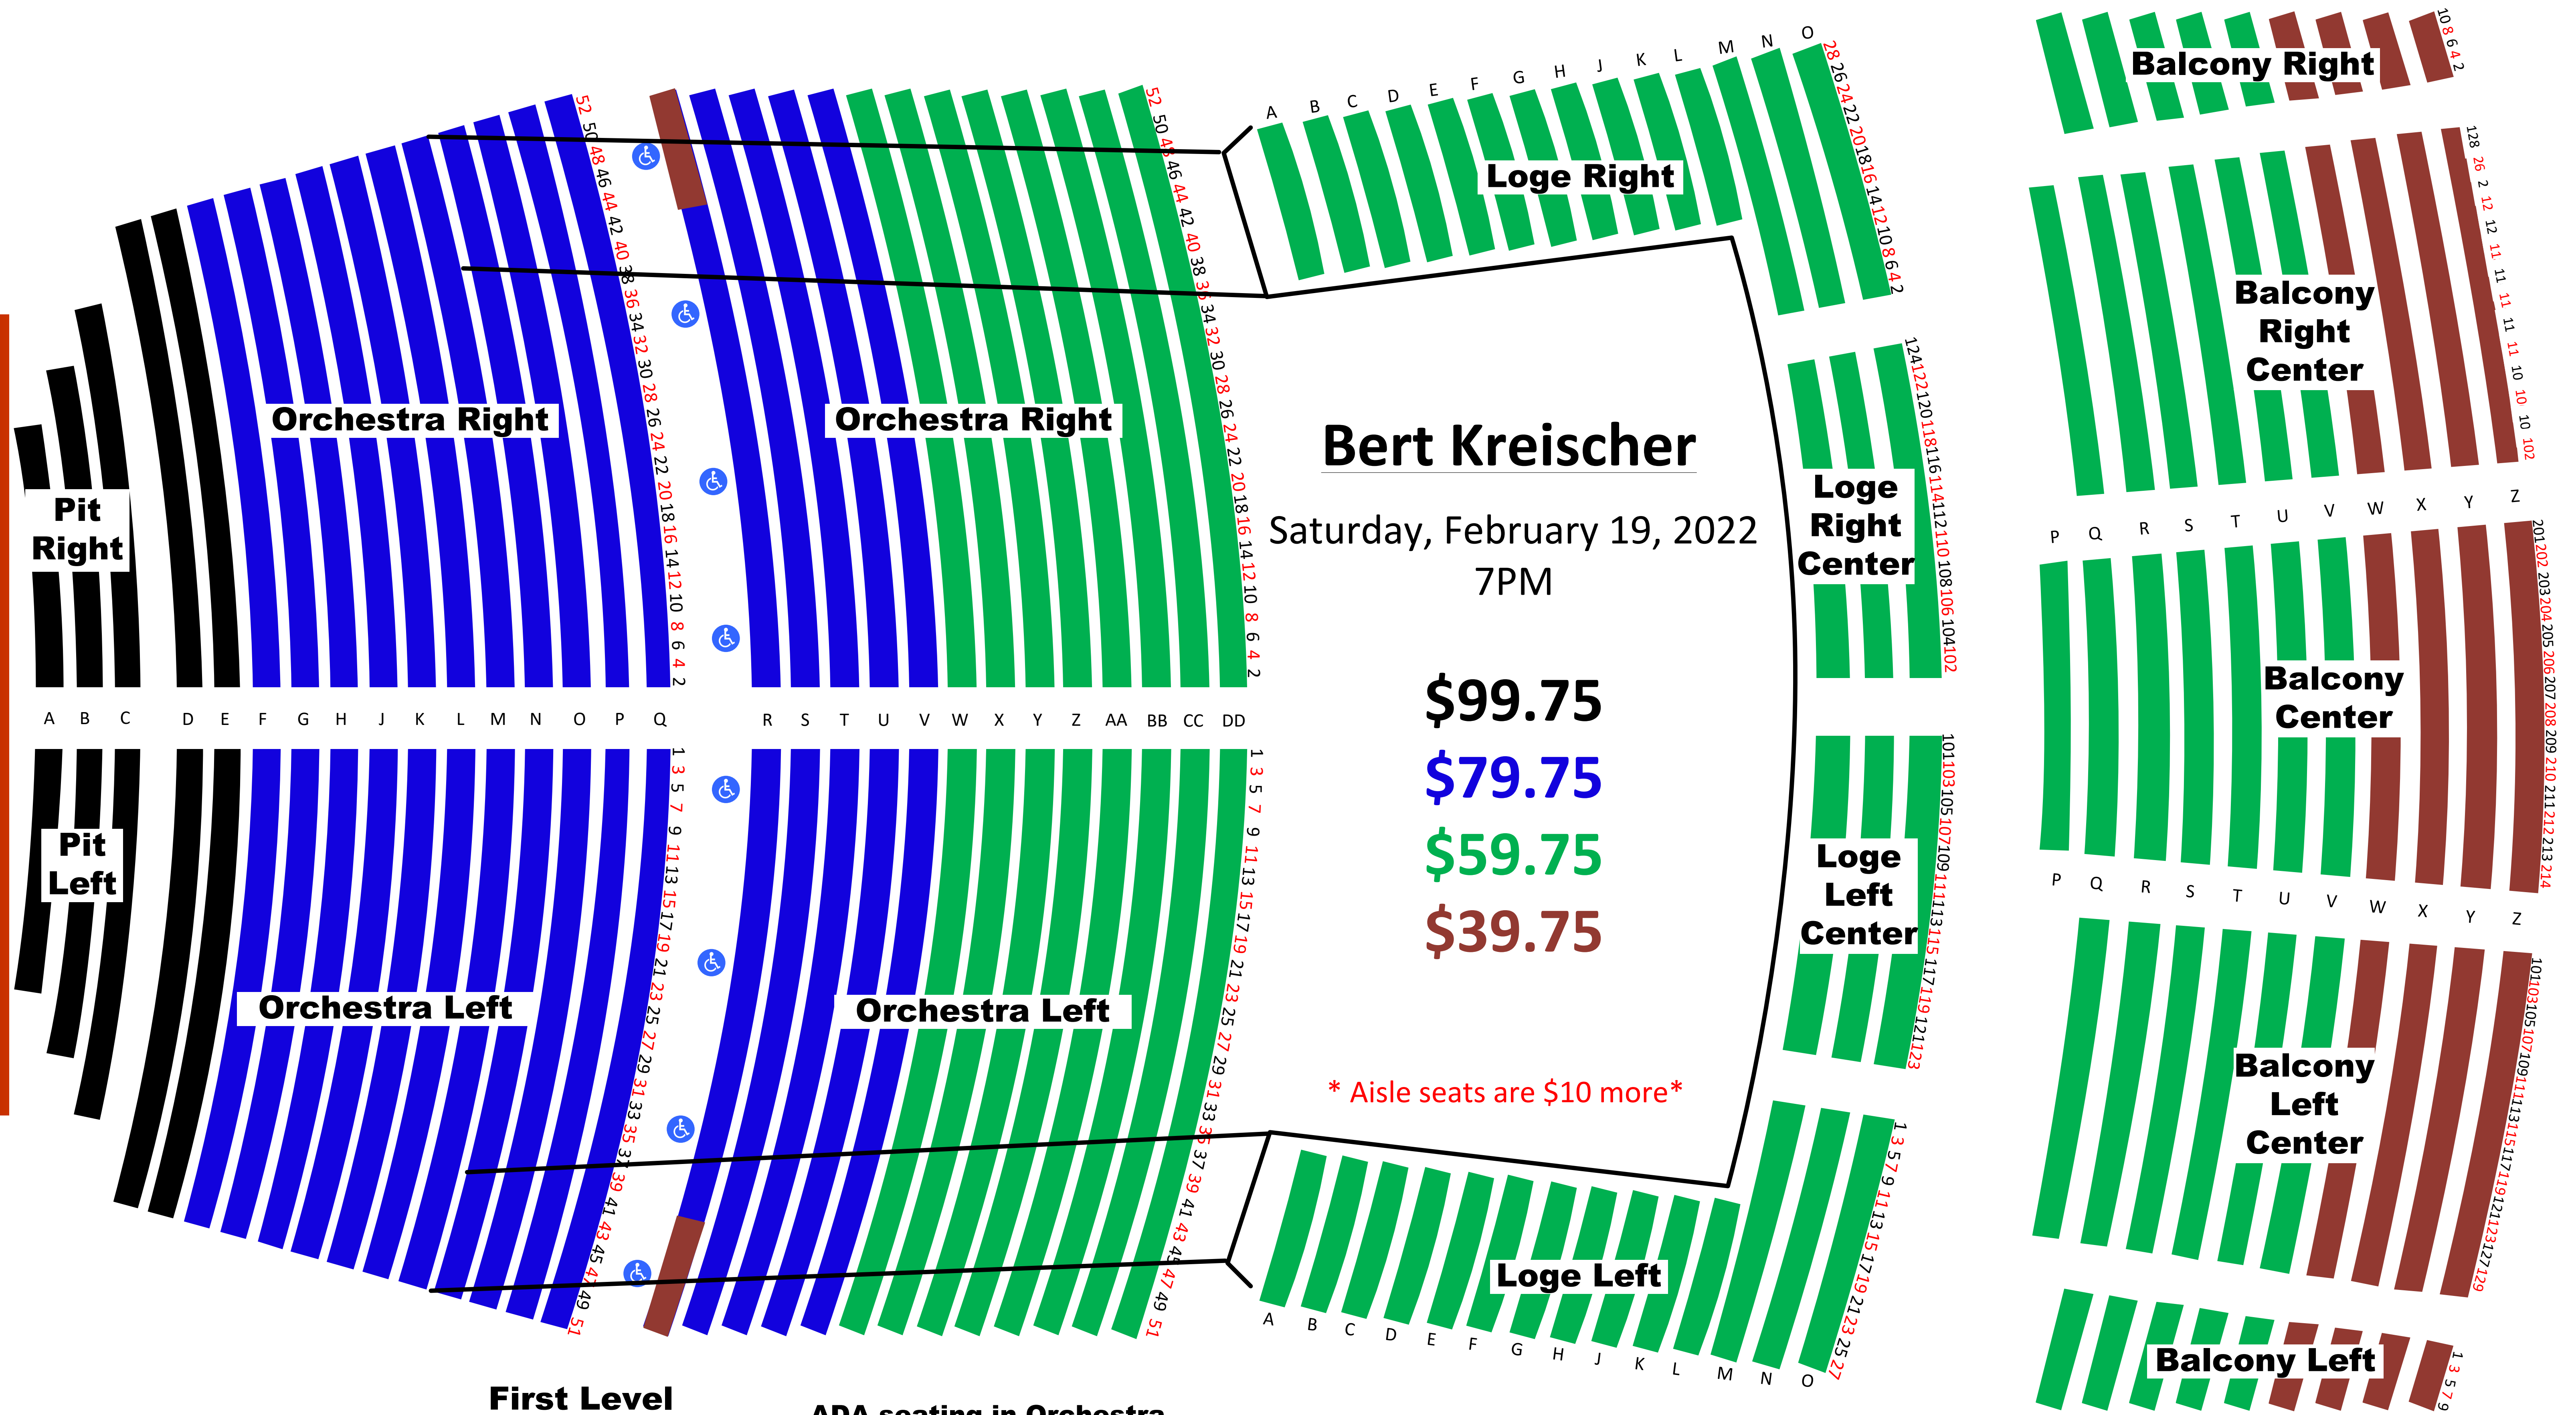

BERGLUND PERFORMING ARTS THEATRE

STAGE

ADA seating in Orchestra Left & Right, Row R
 Note: Actual scaling may vary slightly due to Federal requirement that ADA seating be available for all price levels.