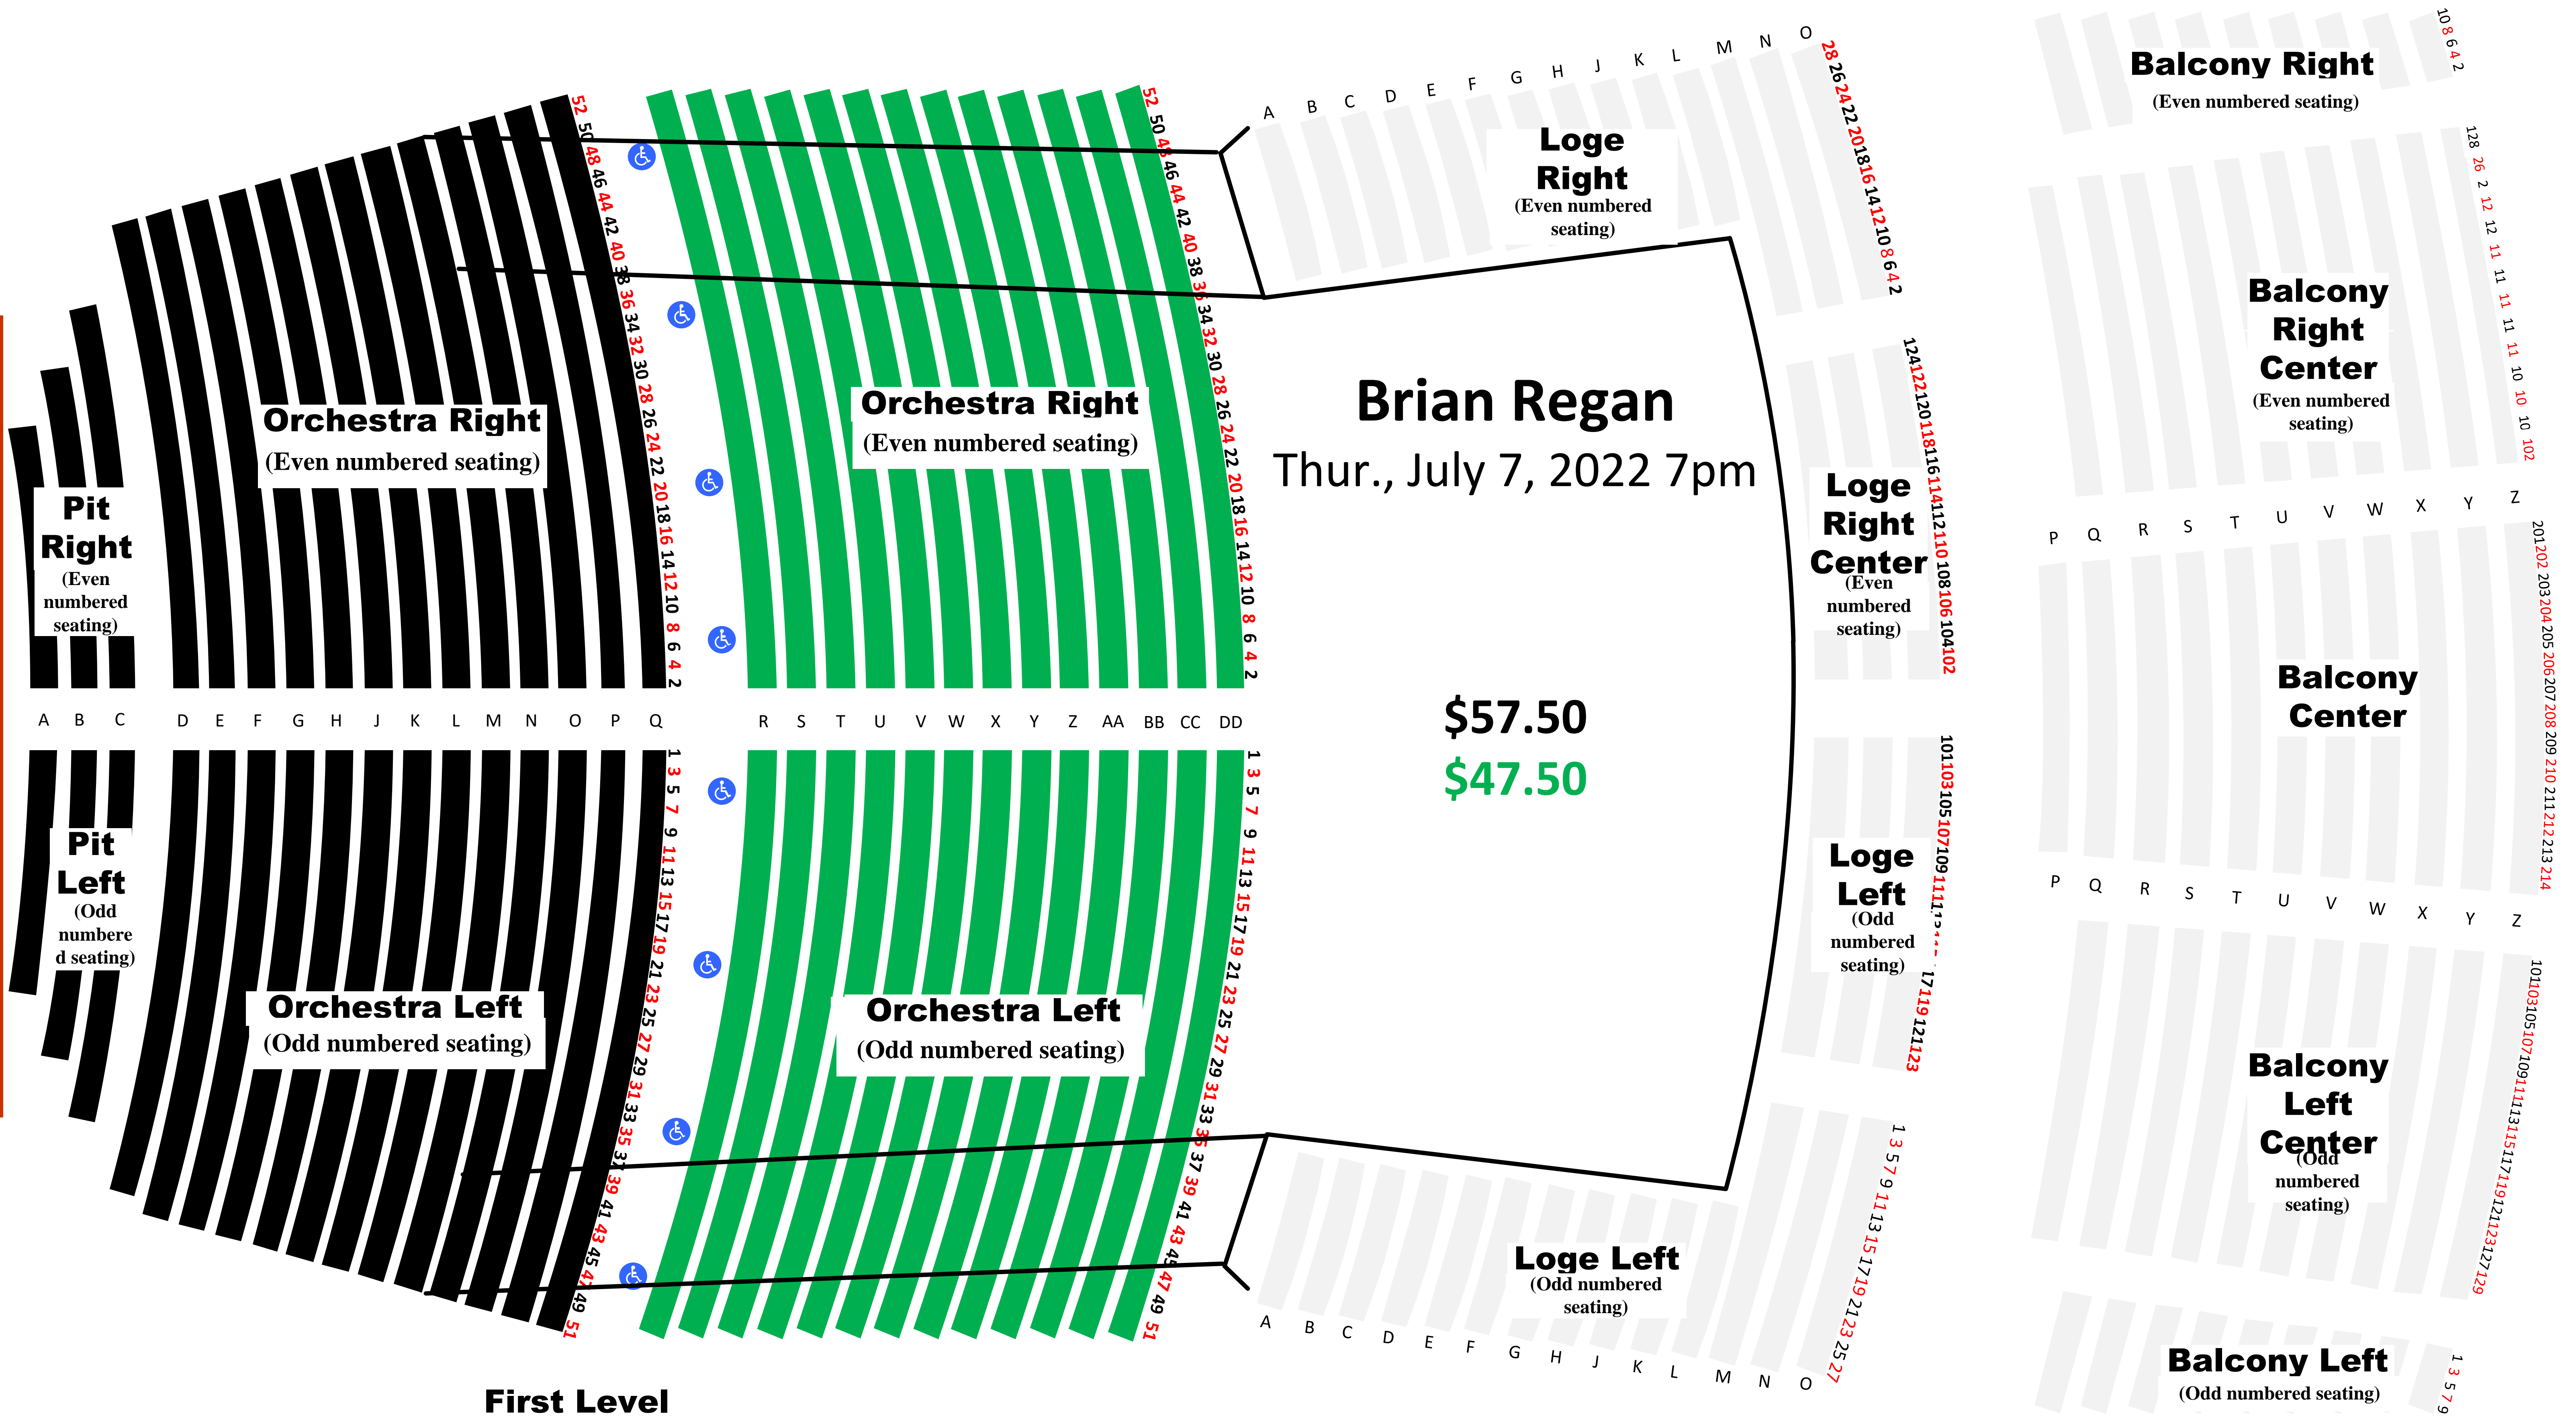

BERGLUND PERFORMING ARTS THEATRE

STAGE

ADA seating in Orchestra Left & Right, Row R

Note: Actual scaling may vary slightly due to Federal requirement that ADA seating be available for all price levels.