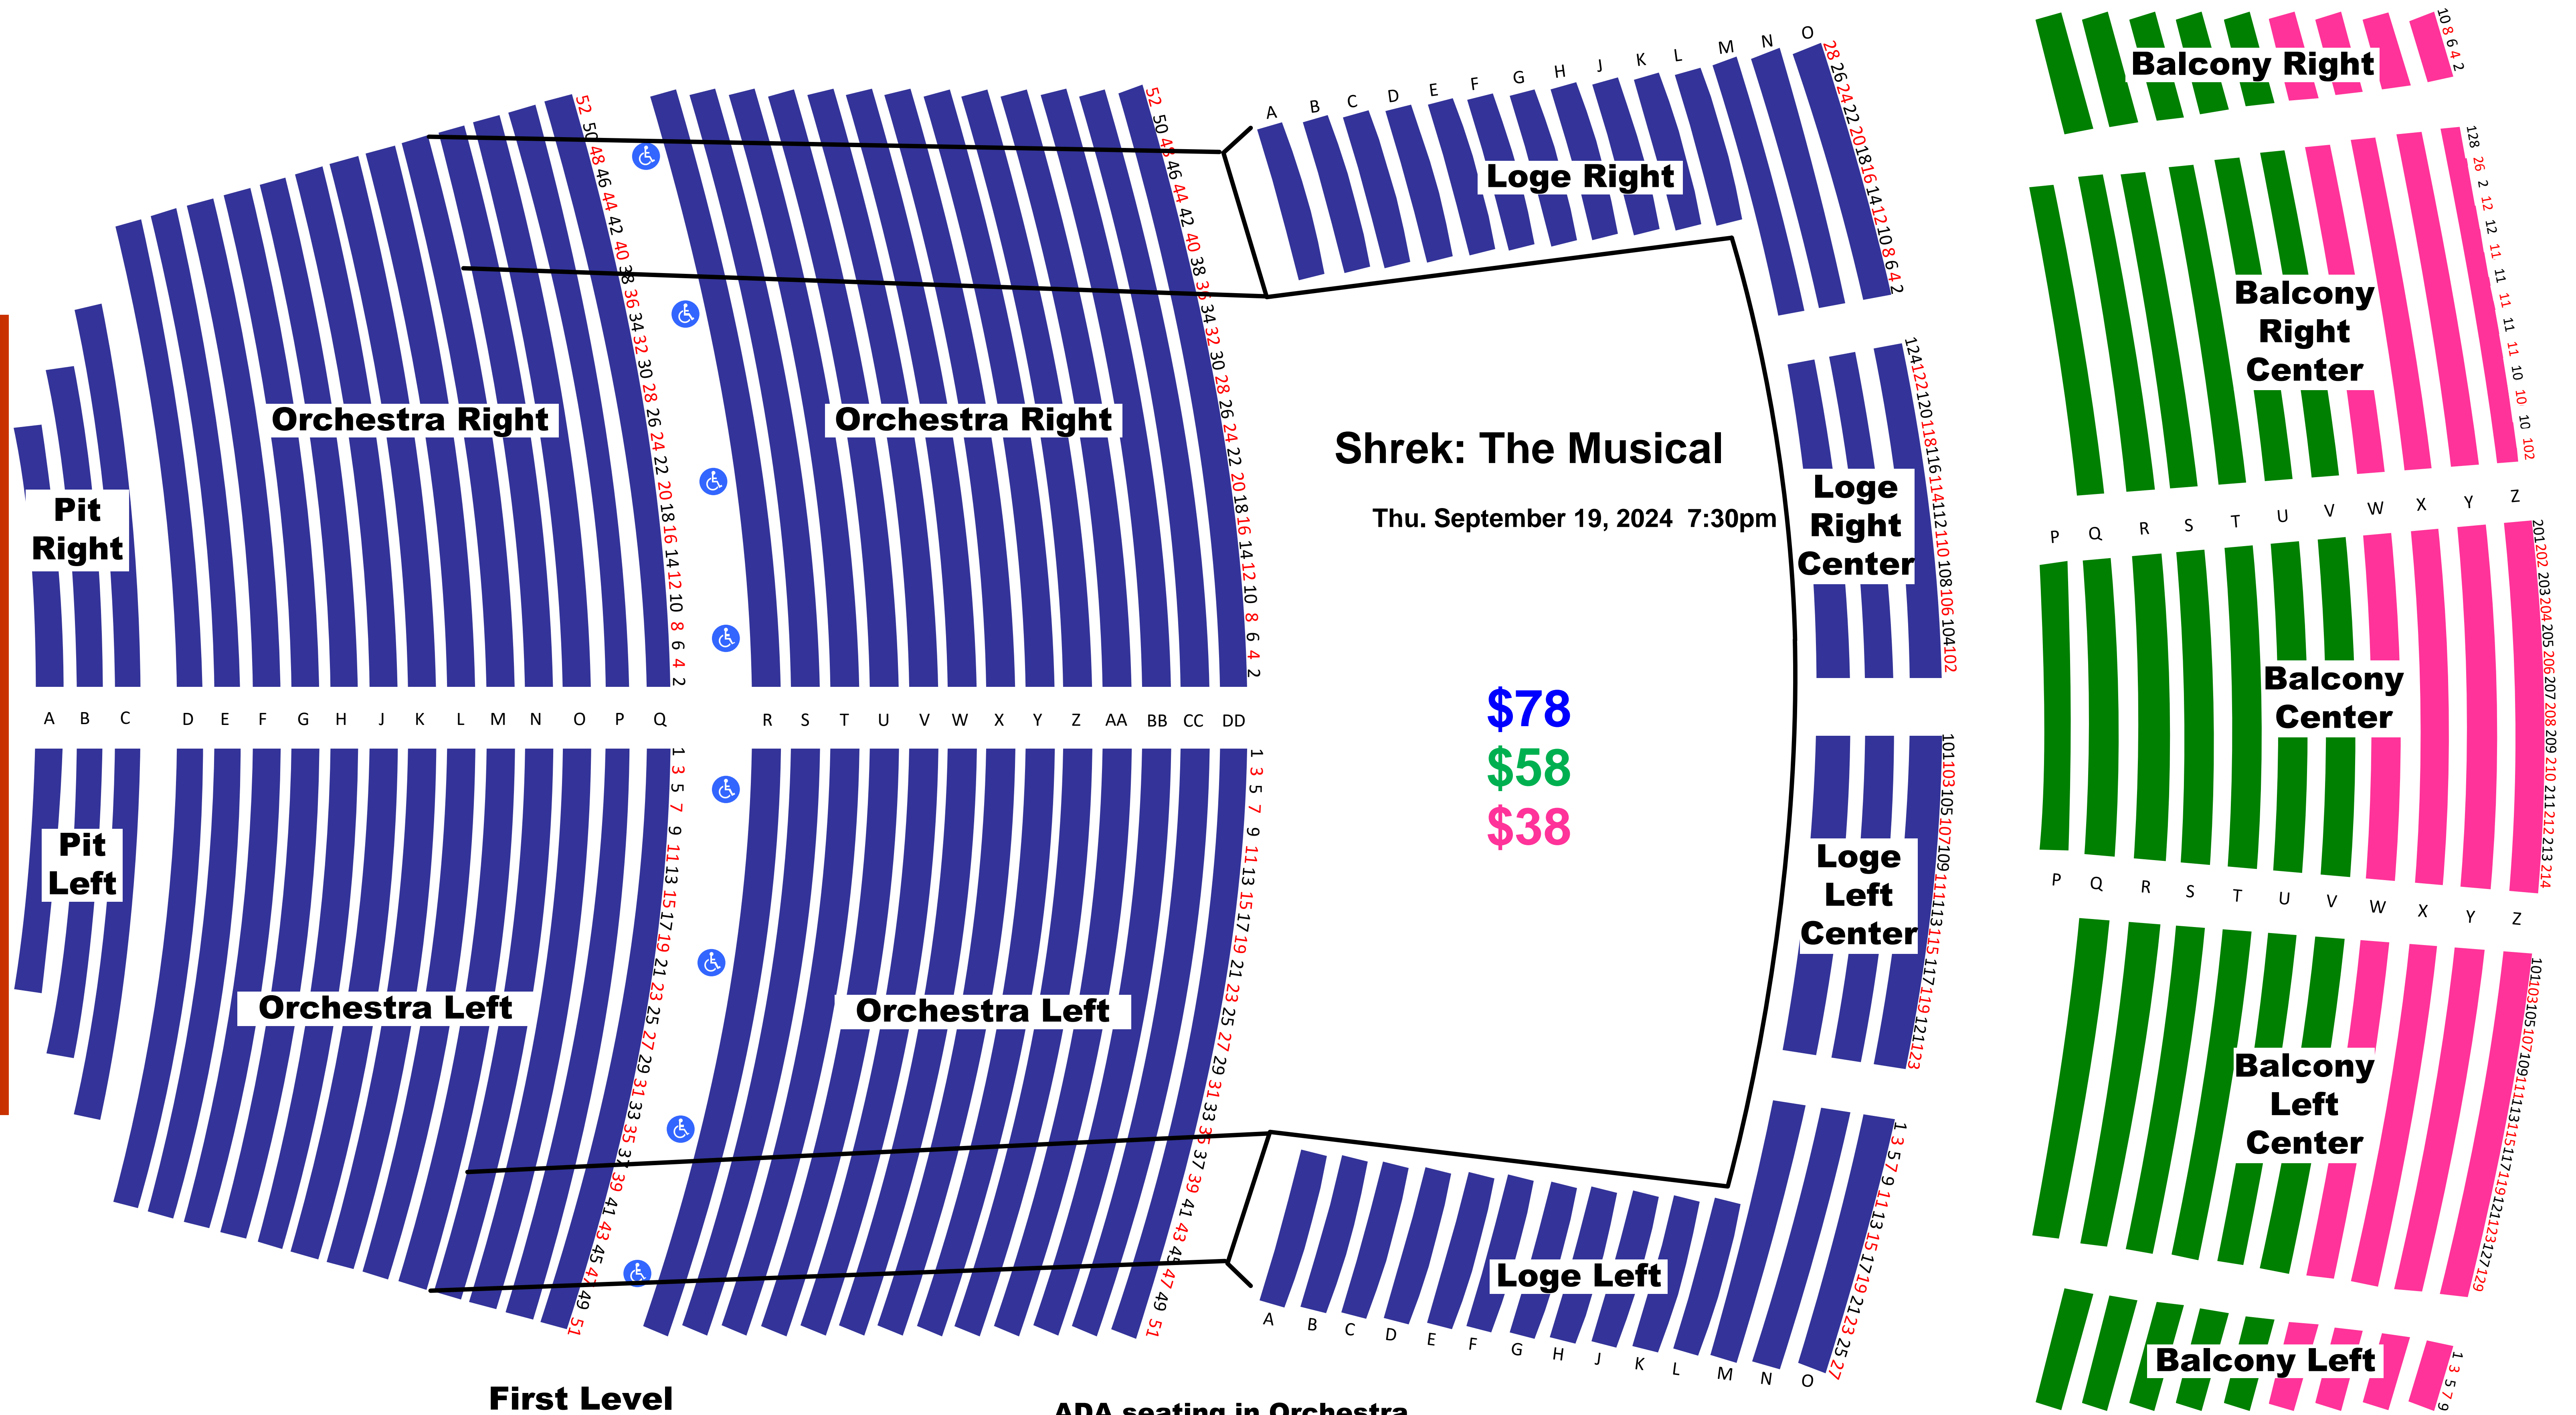

BERGLUND PERFORMING ARTS THEATRE

STAGE

First Level

Second Level

ADA seating in Orchestra Left & Right, Row R
 Note: Actual scaling may vary slightly due to Federal requirement that ADA seating be available for all price levels.