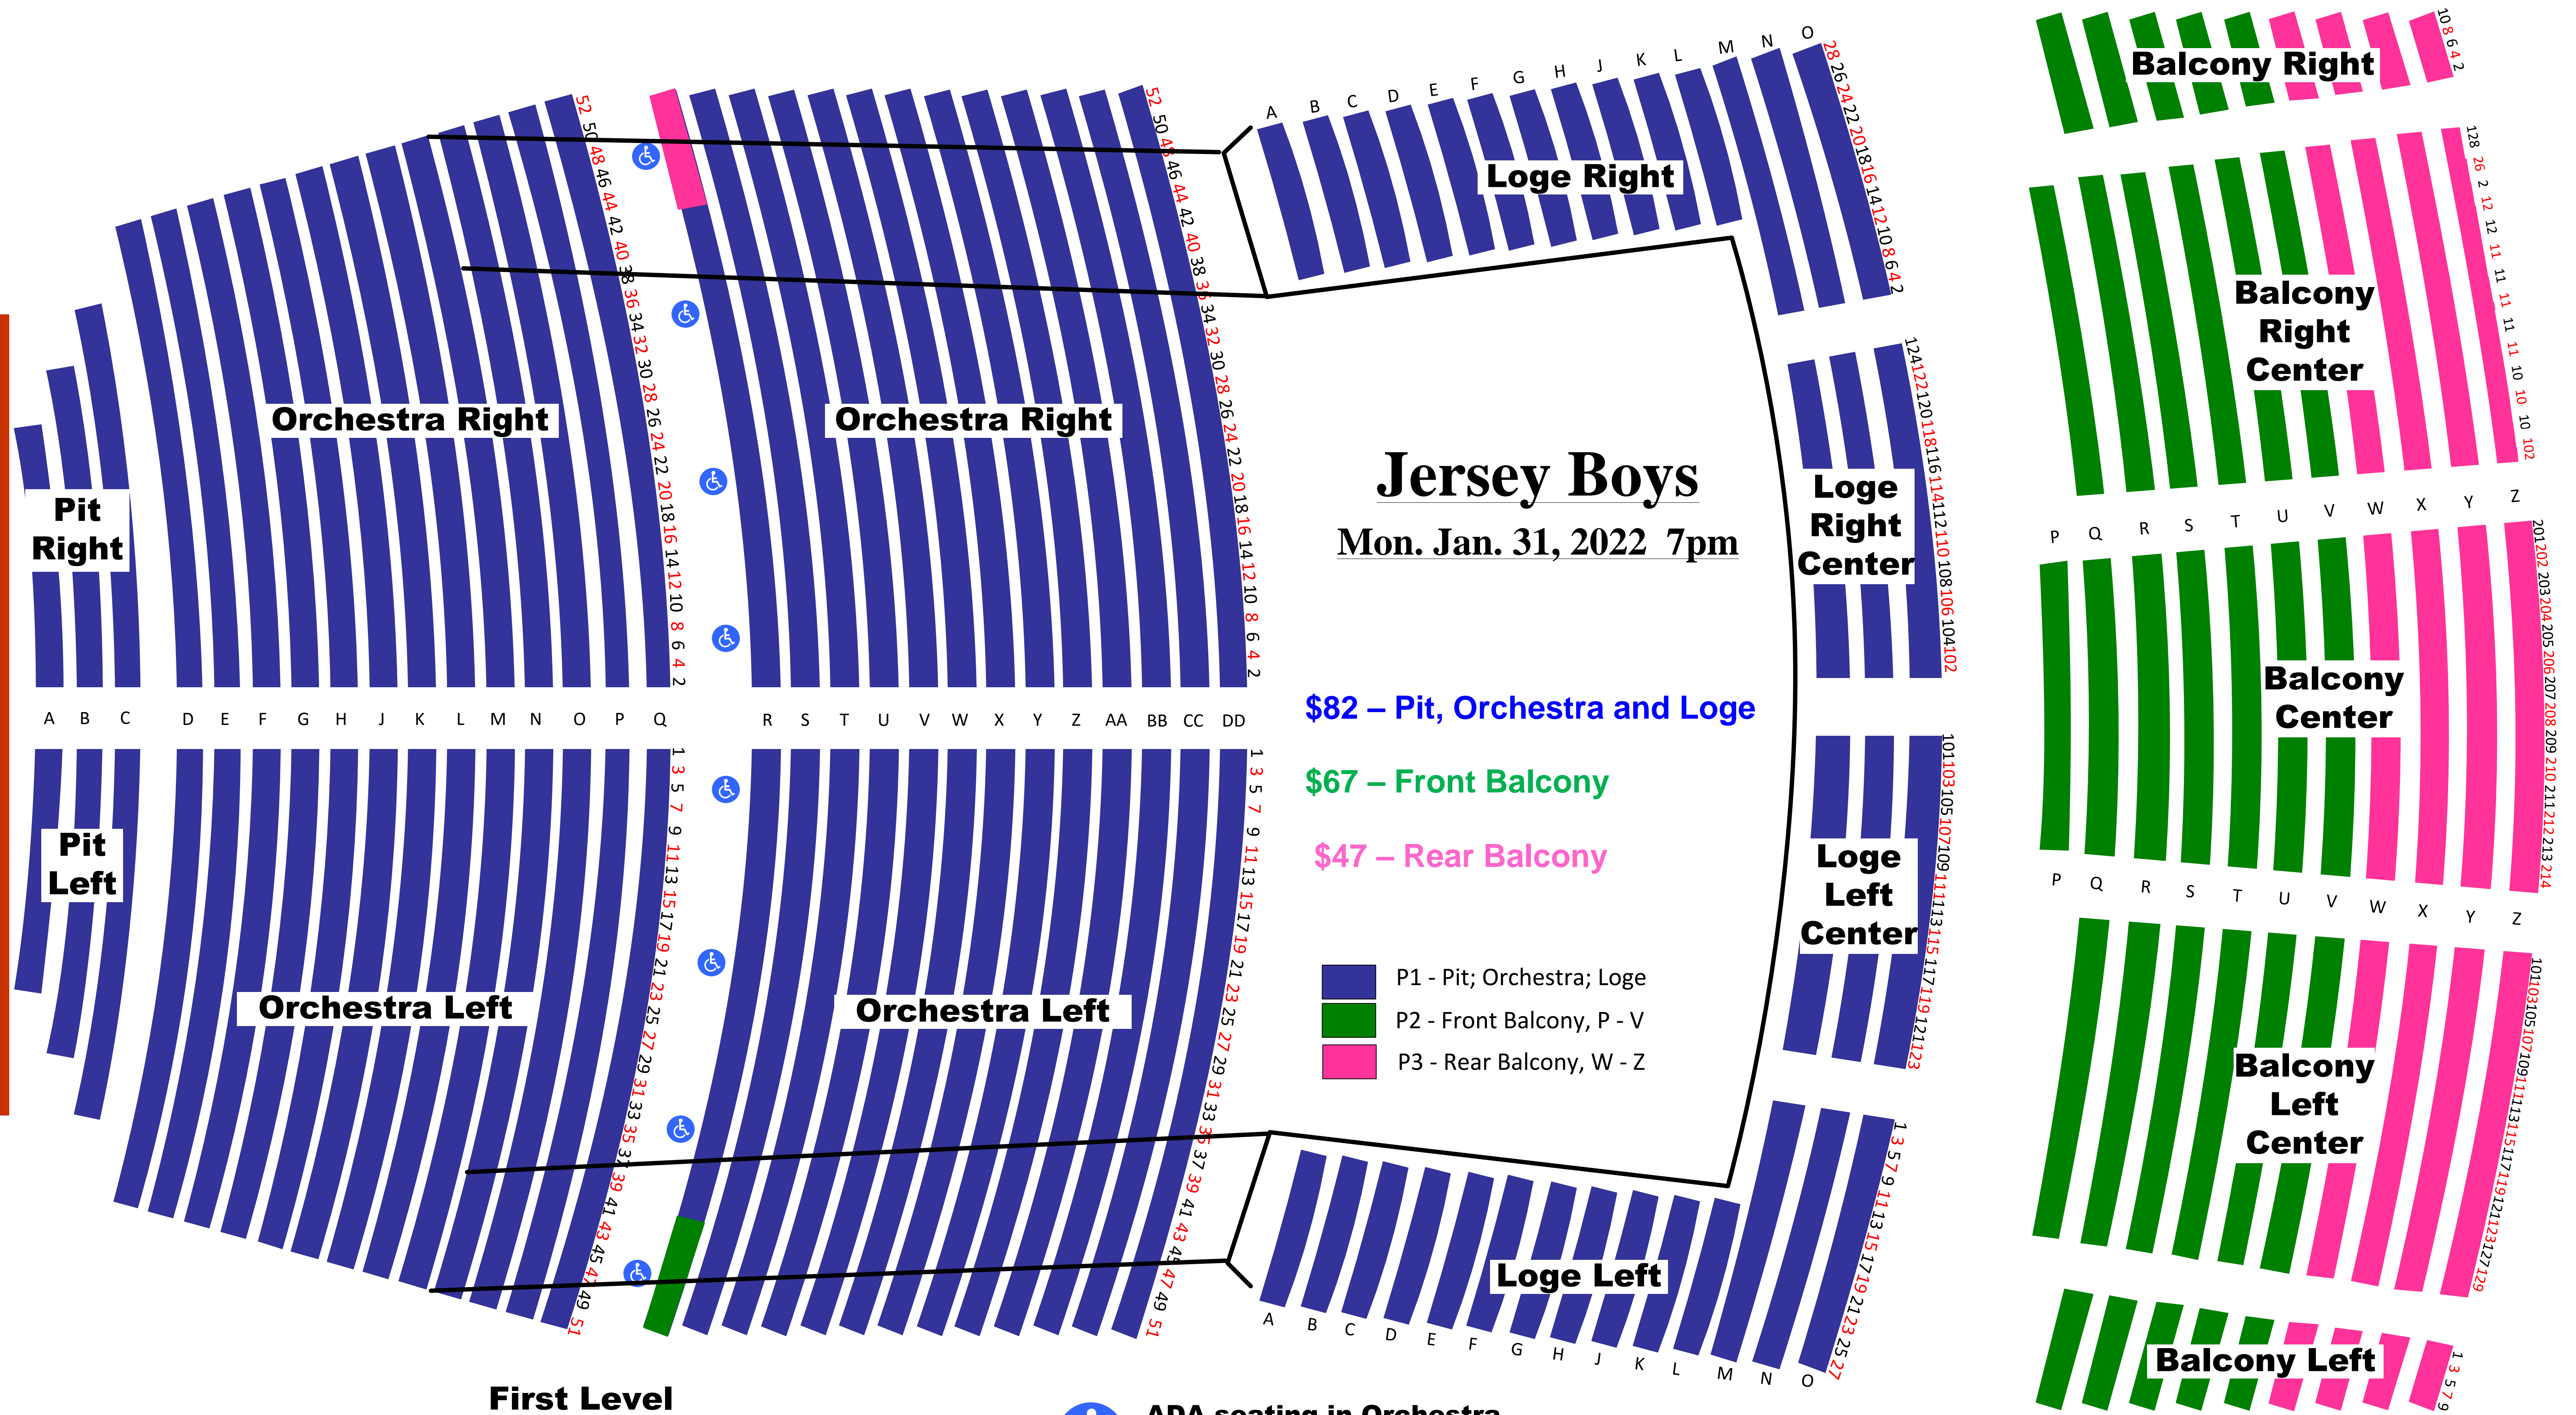

BERGLUND PERFORMING ARTS THEATRE

STAGE

ADA seating in Orchestra Left & Right, Row R
 Note: Actual scaling may vary slightly due to Federal requirement that ADA seating be available for all price levels.