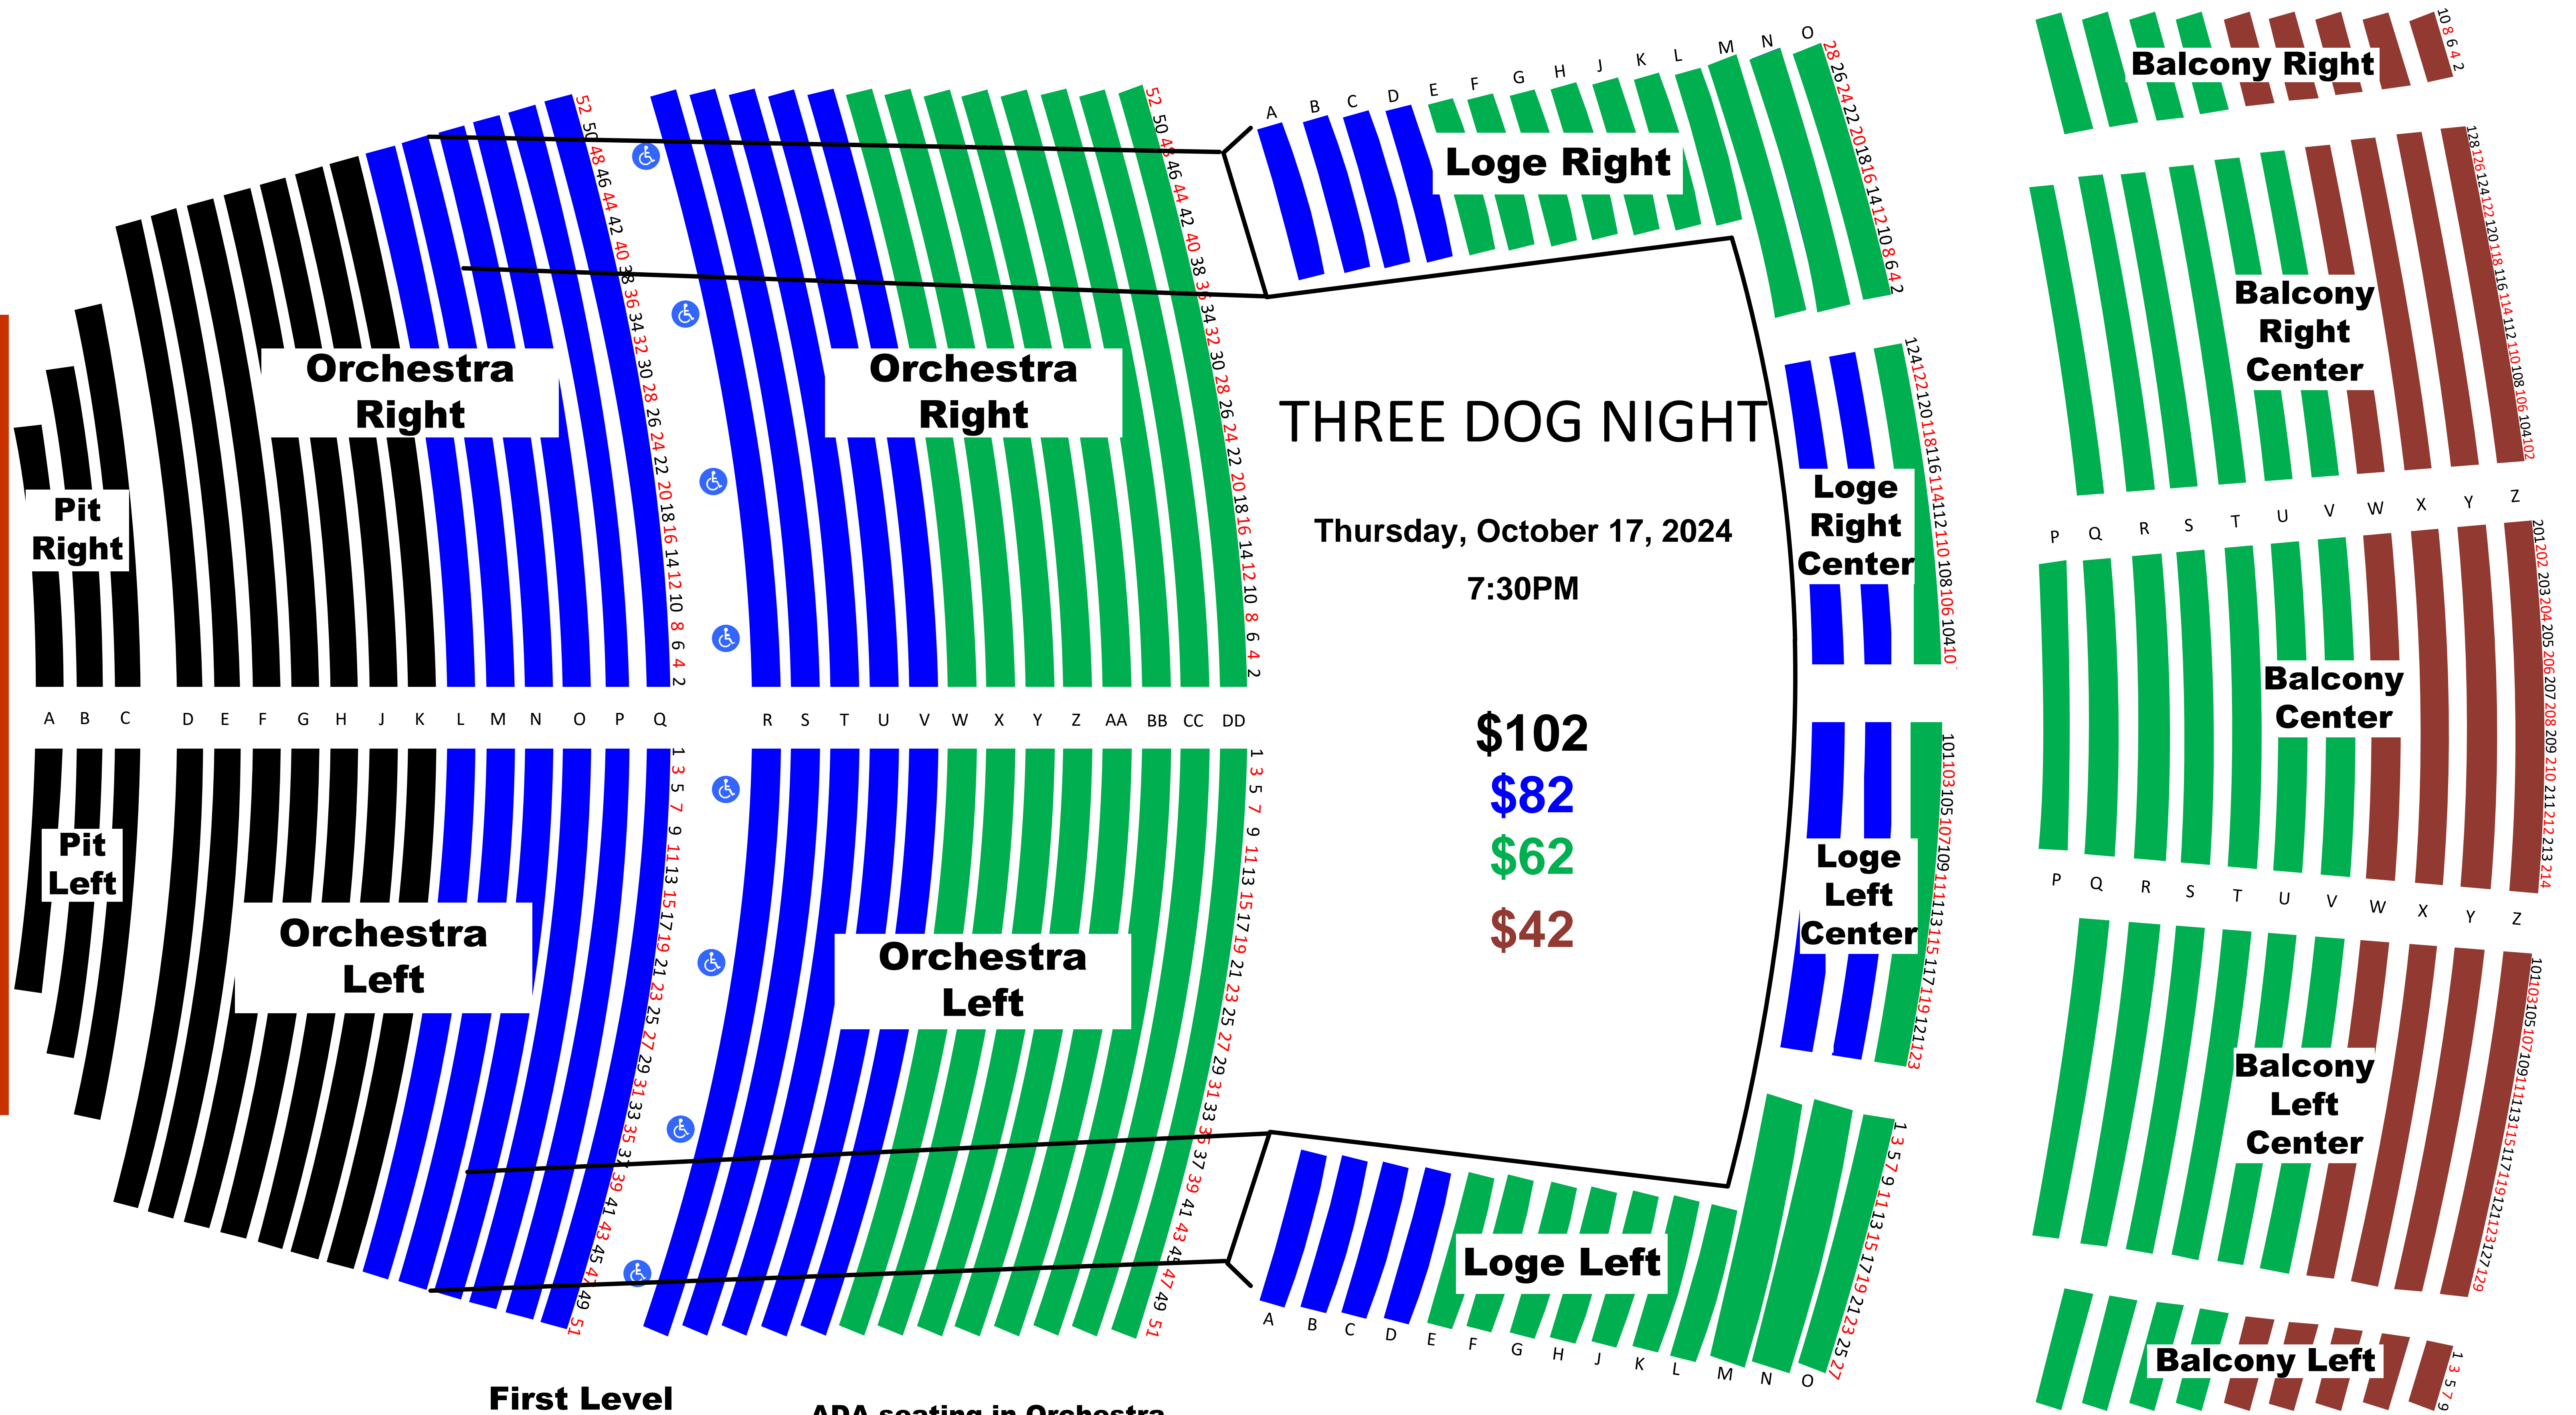

BERGLUND PERFORMING ARTS THEATRE

STAGE

First Level

Second Level

ADA seating in Orchestra Left & Right, Row R
Note: Actual scaling may vary slightly due to Federal requirement that ADA seating be available for all price levels.