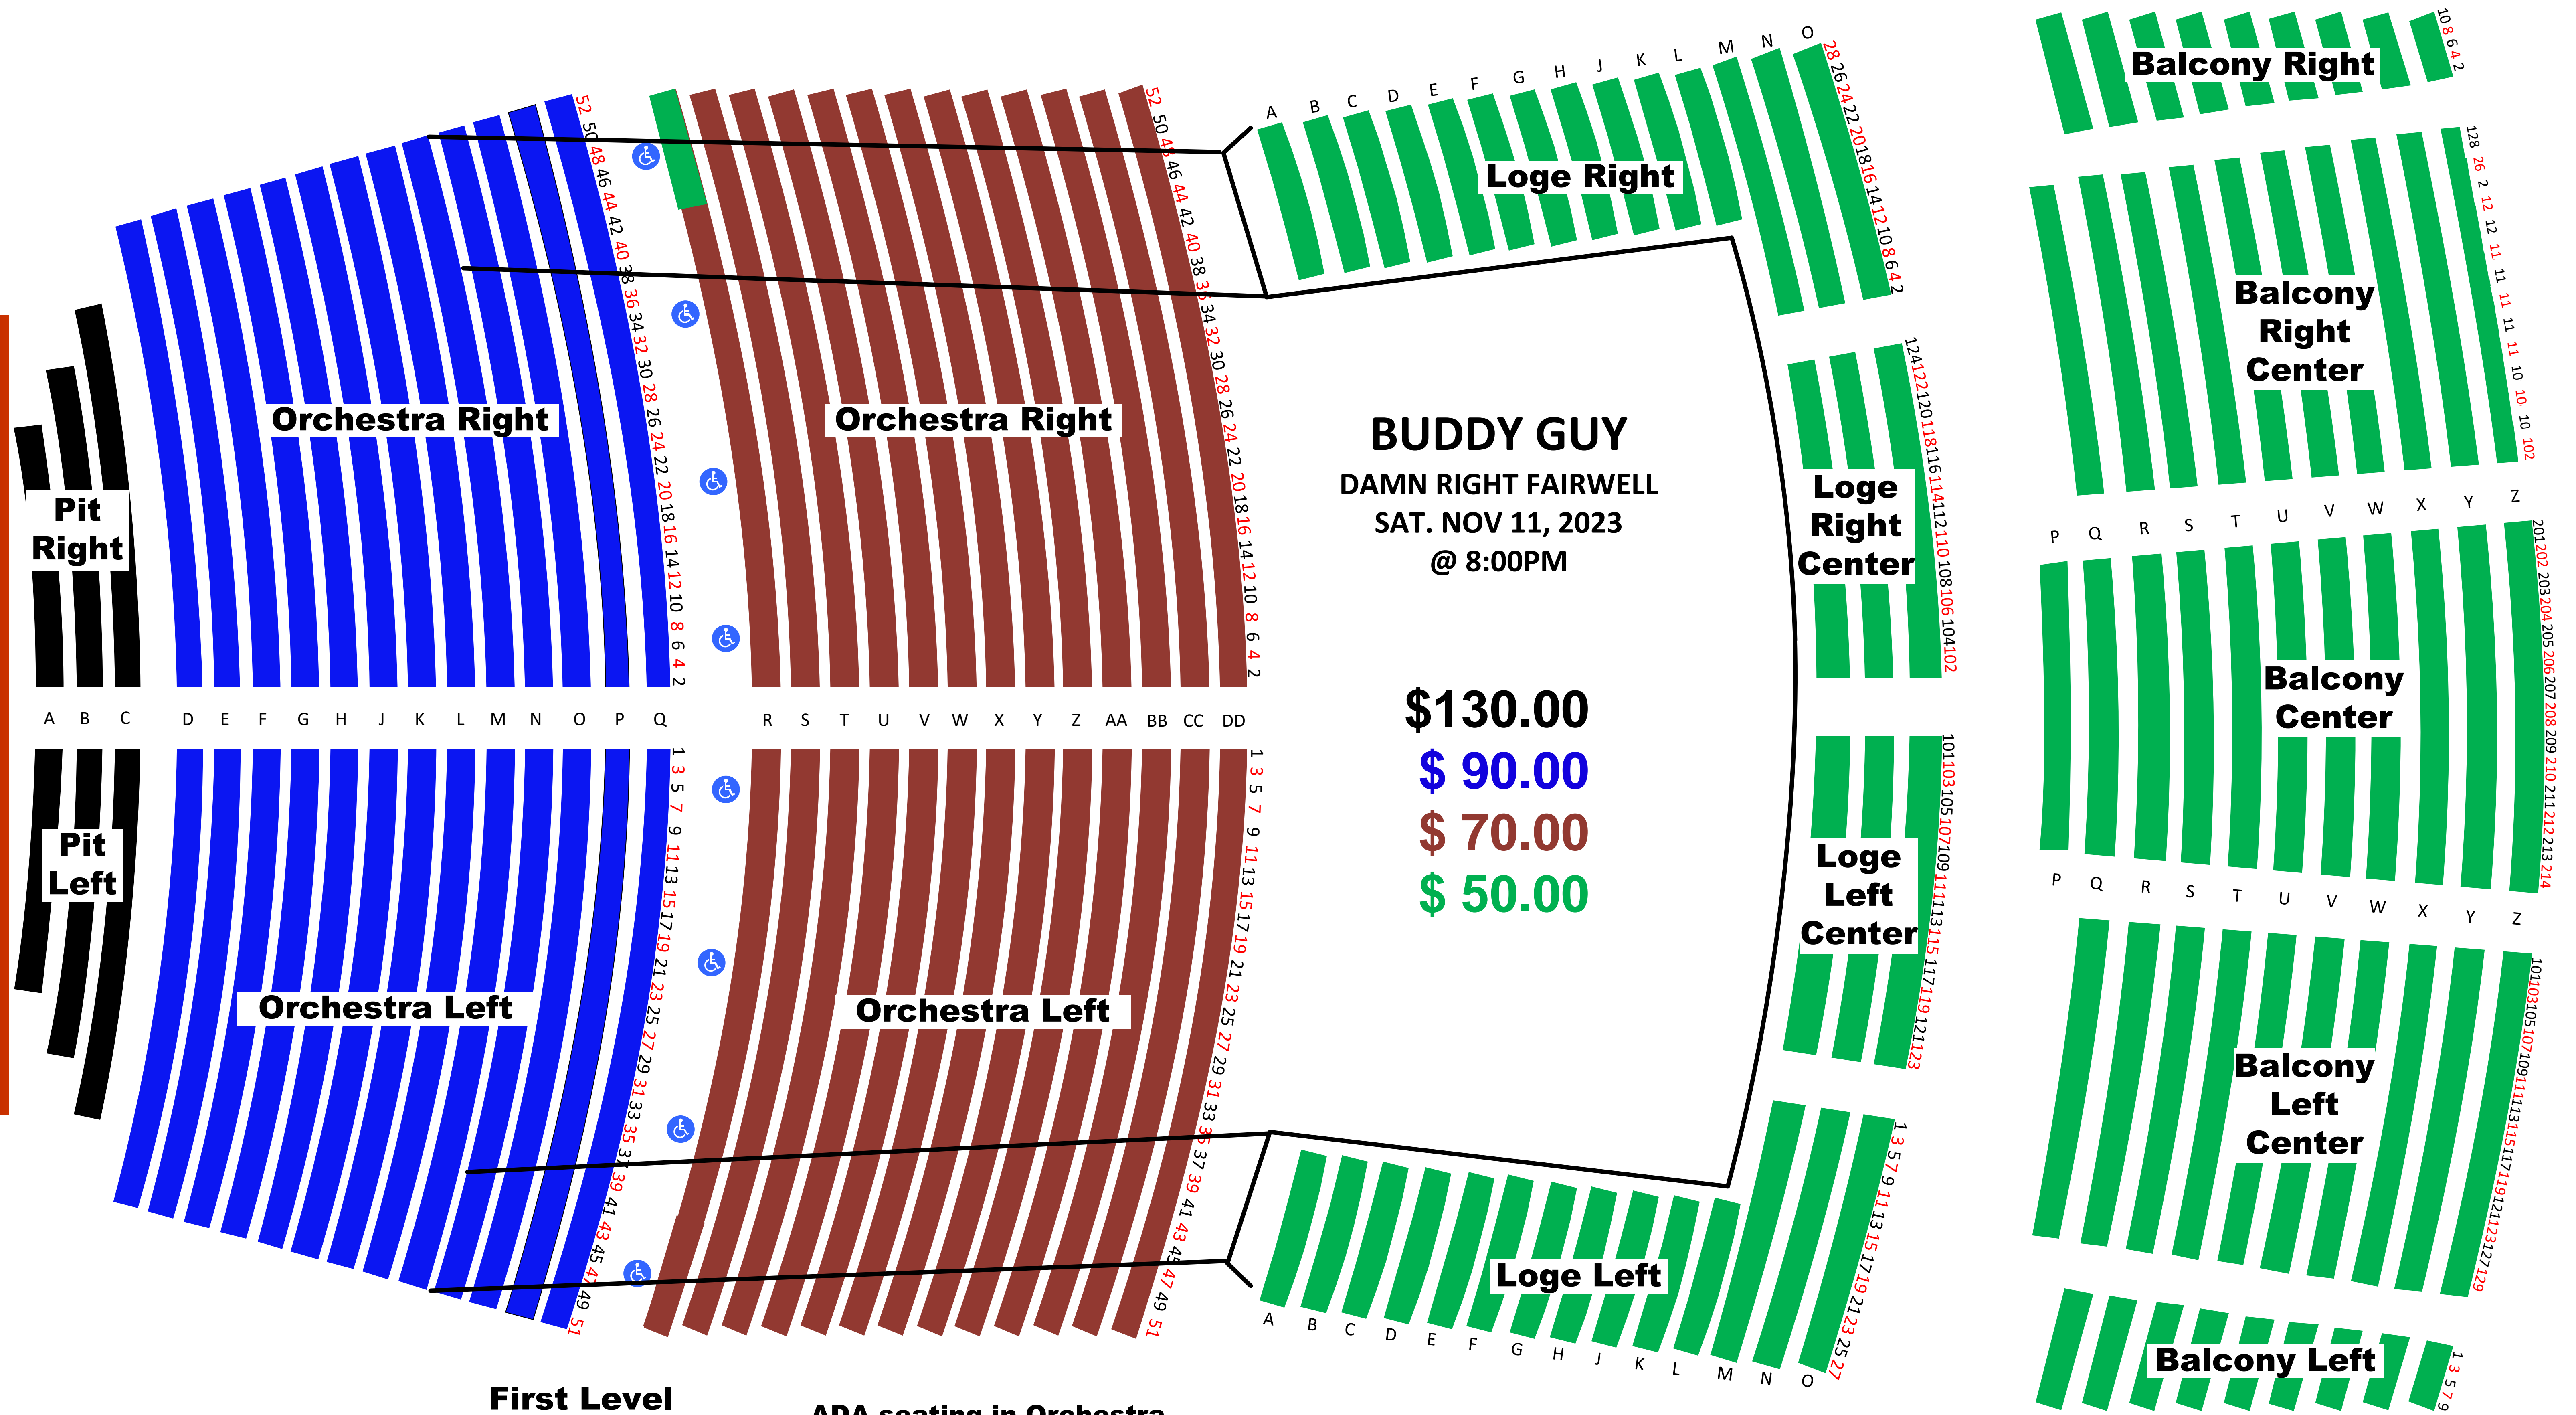

BERGLUND PERFORMING ARTS THEATRE

STAGE

BUDDY GUY
 DAMN RIGHT FAIRWELL
 SAT. NOV 11, 2023
 @ 8:00PM

\$130.00
\$ 90.00
\$ 70.00
\$ 50.00

First Level

Second Level

 **ADA seating in Orchestra Left & Right, Row R**
 Note: Actual scaling may vary slightly due to Federal requirement that ADA seating be available for all price levels.