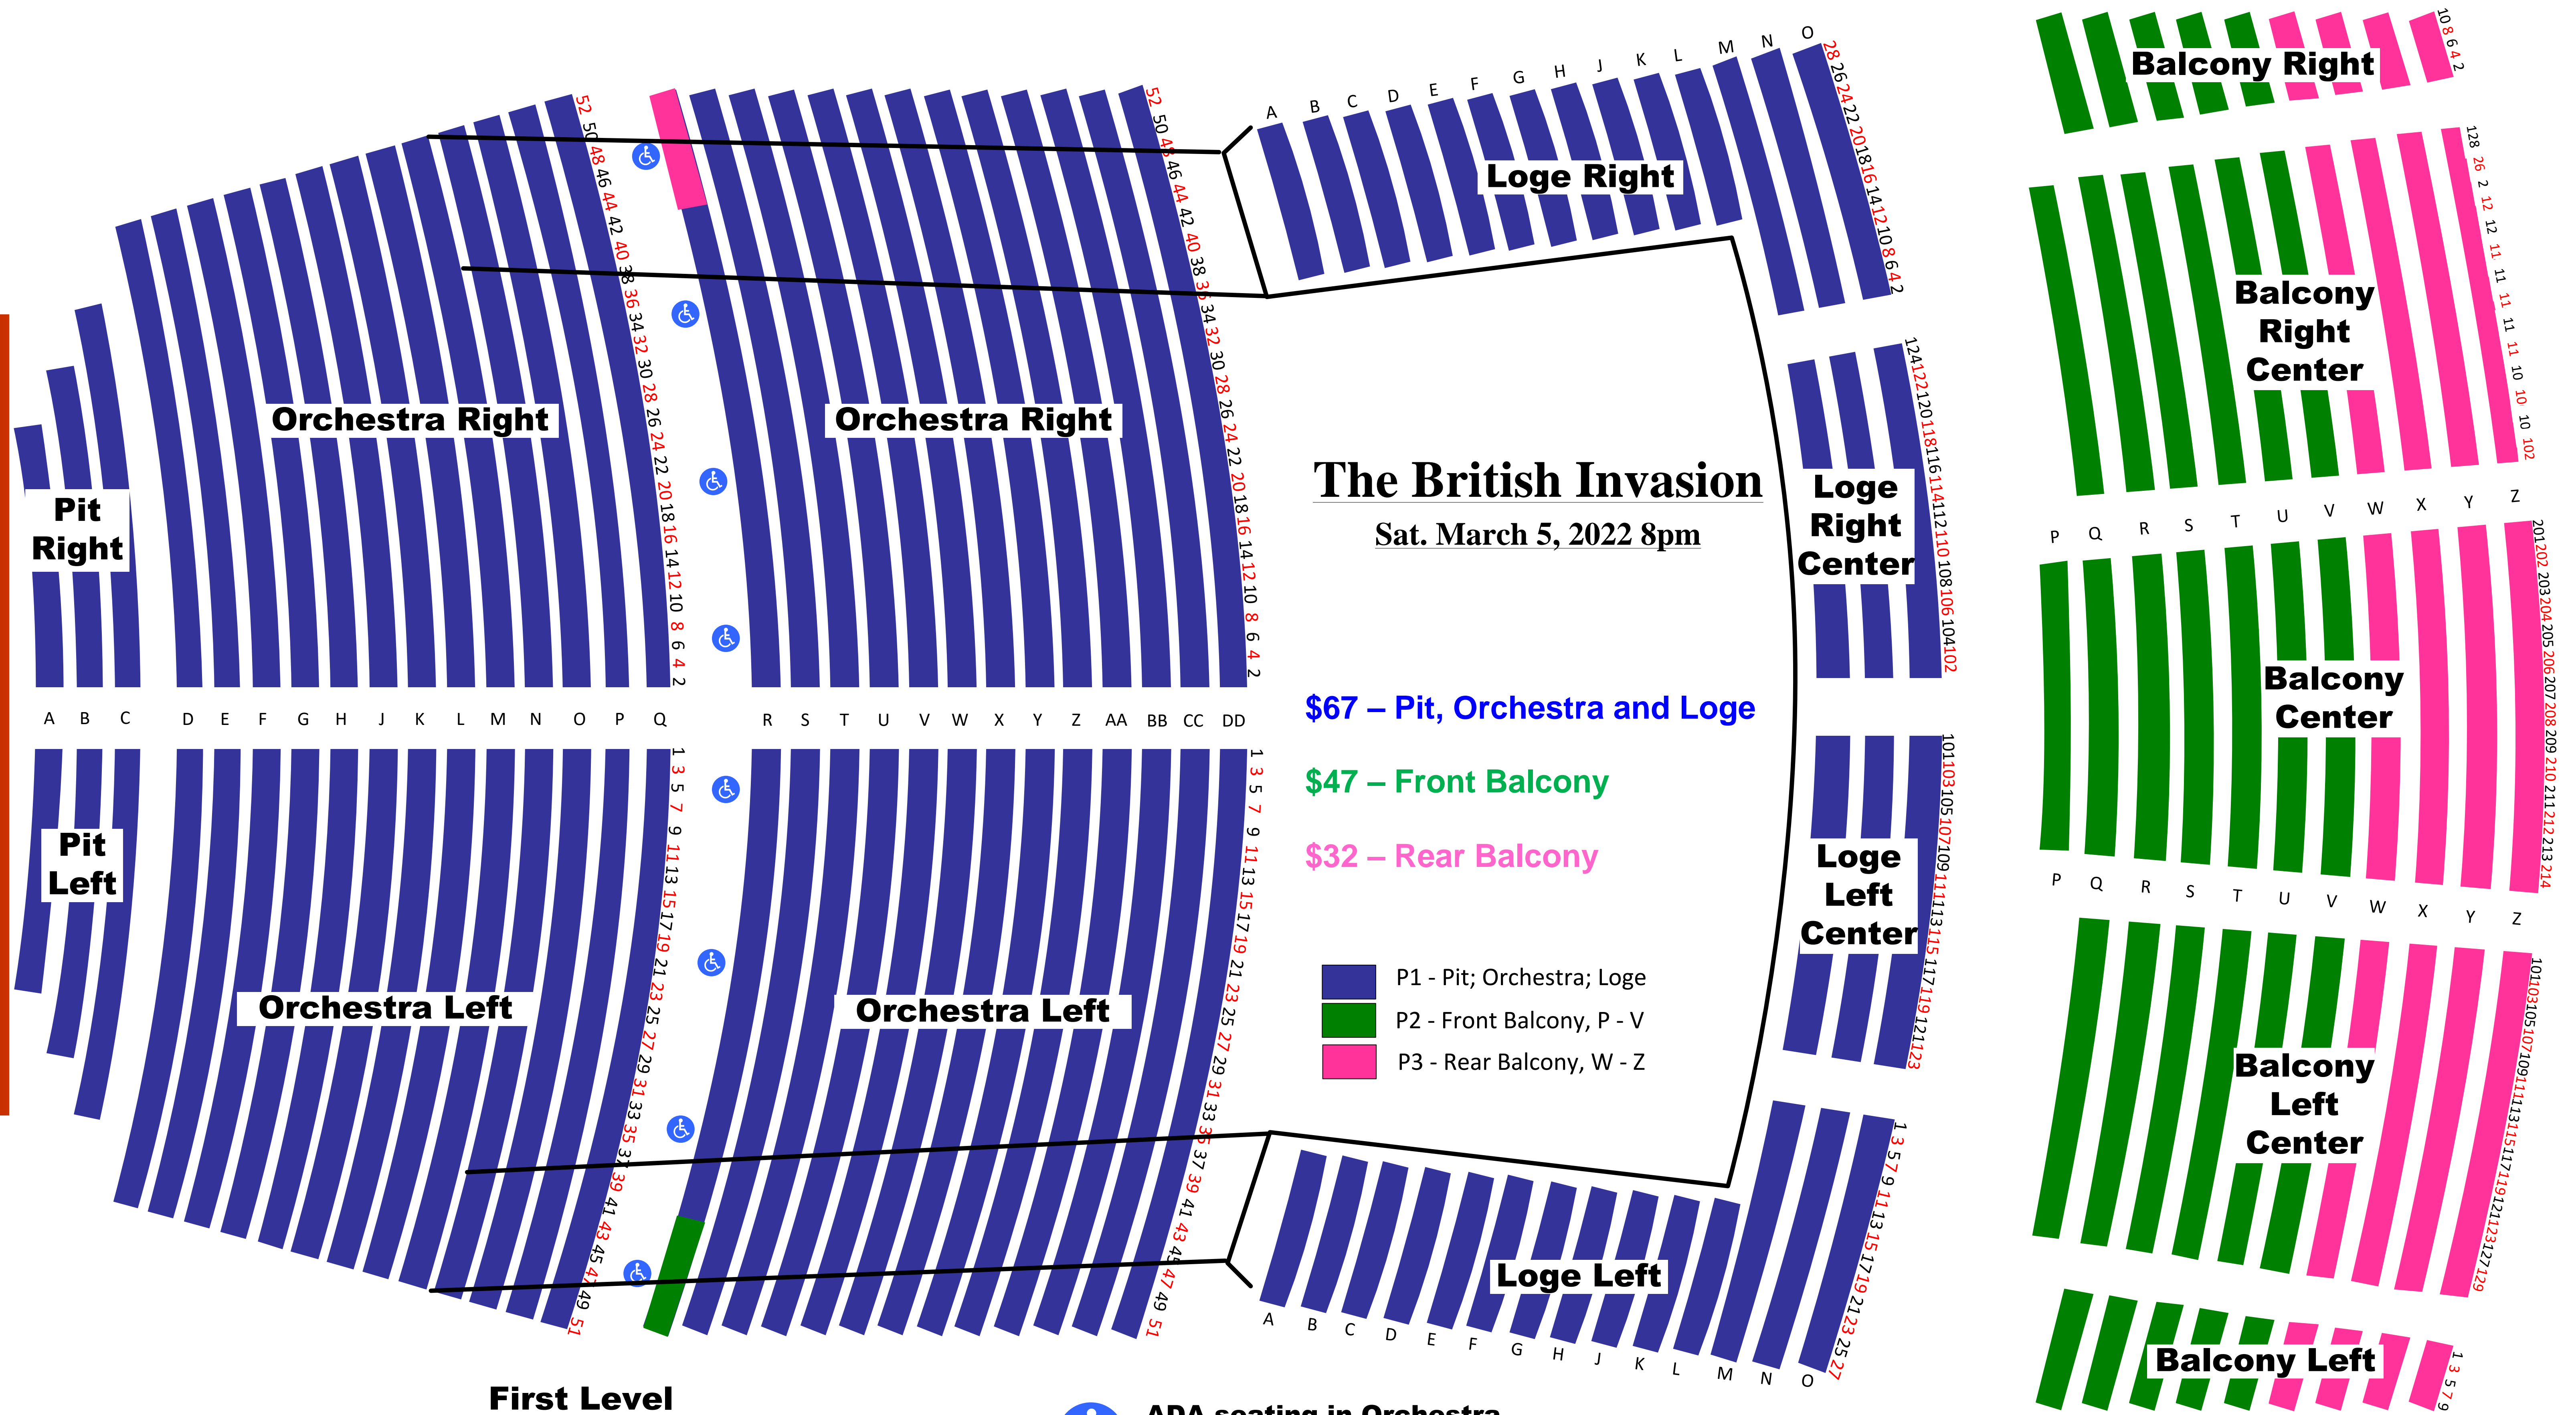

# BERGLUND PERFORMING ARTS THEATRE

**STAGE**

**The British Invasion**  
Sat. March 5, 2022 8pm

**\$67 – Pit, Orchestra and Loge**  
**\$47 – Front Balcony**  
**\$32 – Rear Balcony**

- P1 - Pit; Orchestra; Loge
- P2 - Front Balcony, P - V
- P3 - Rear Balcony, W - Z

**First Level**

**Second Level**

**ADA seating in Orchestra Left & Right, Row R**  
\*\*\*Note: Actual scaling may vary slightly due to Federal requirement that ADA seating be available for all price levels.\*\*\*