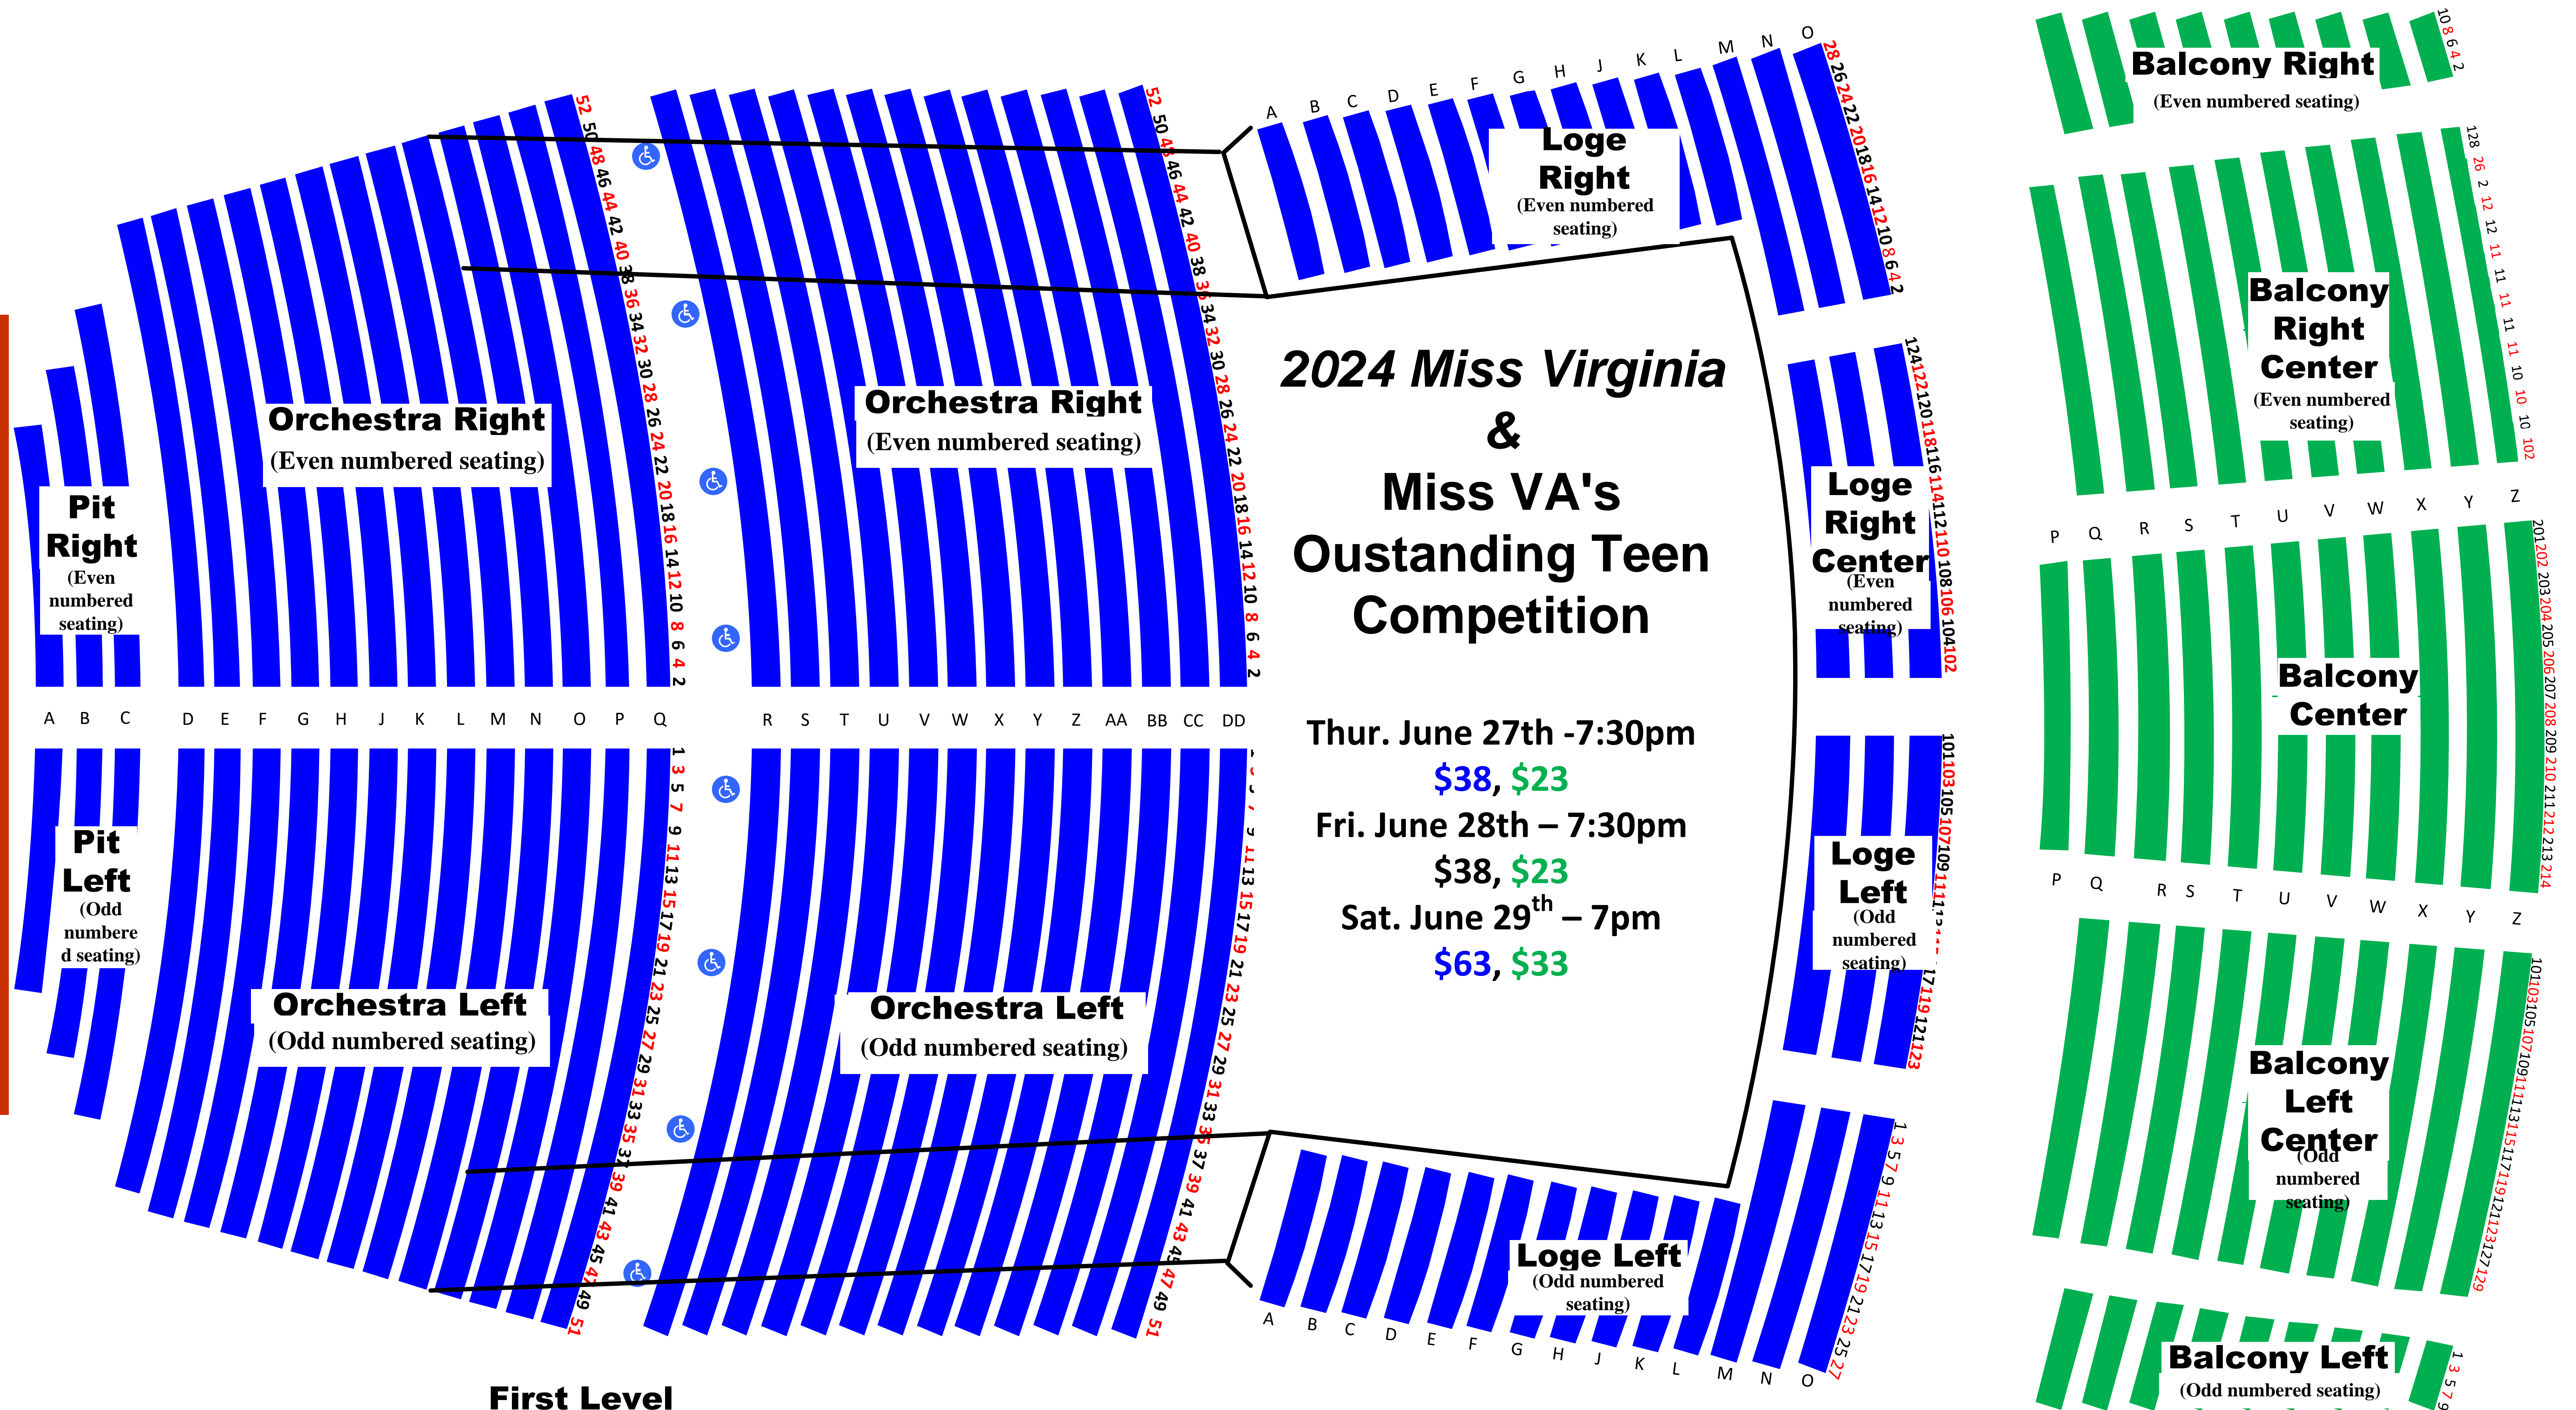

BERGLUND PERFORMING ARTS THEATRE

STAGE

ADA seating in Orchestra Left & Right, Row R

Note: Actual scaling may vary slightly due to Federal requirement that ADA seating be available for all price levels.