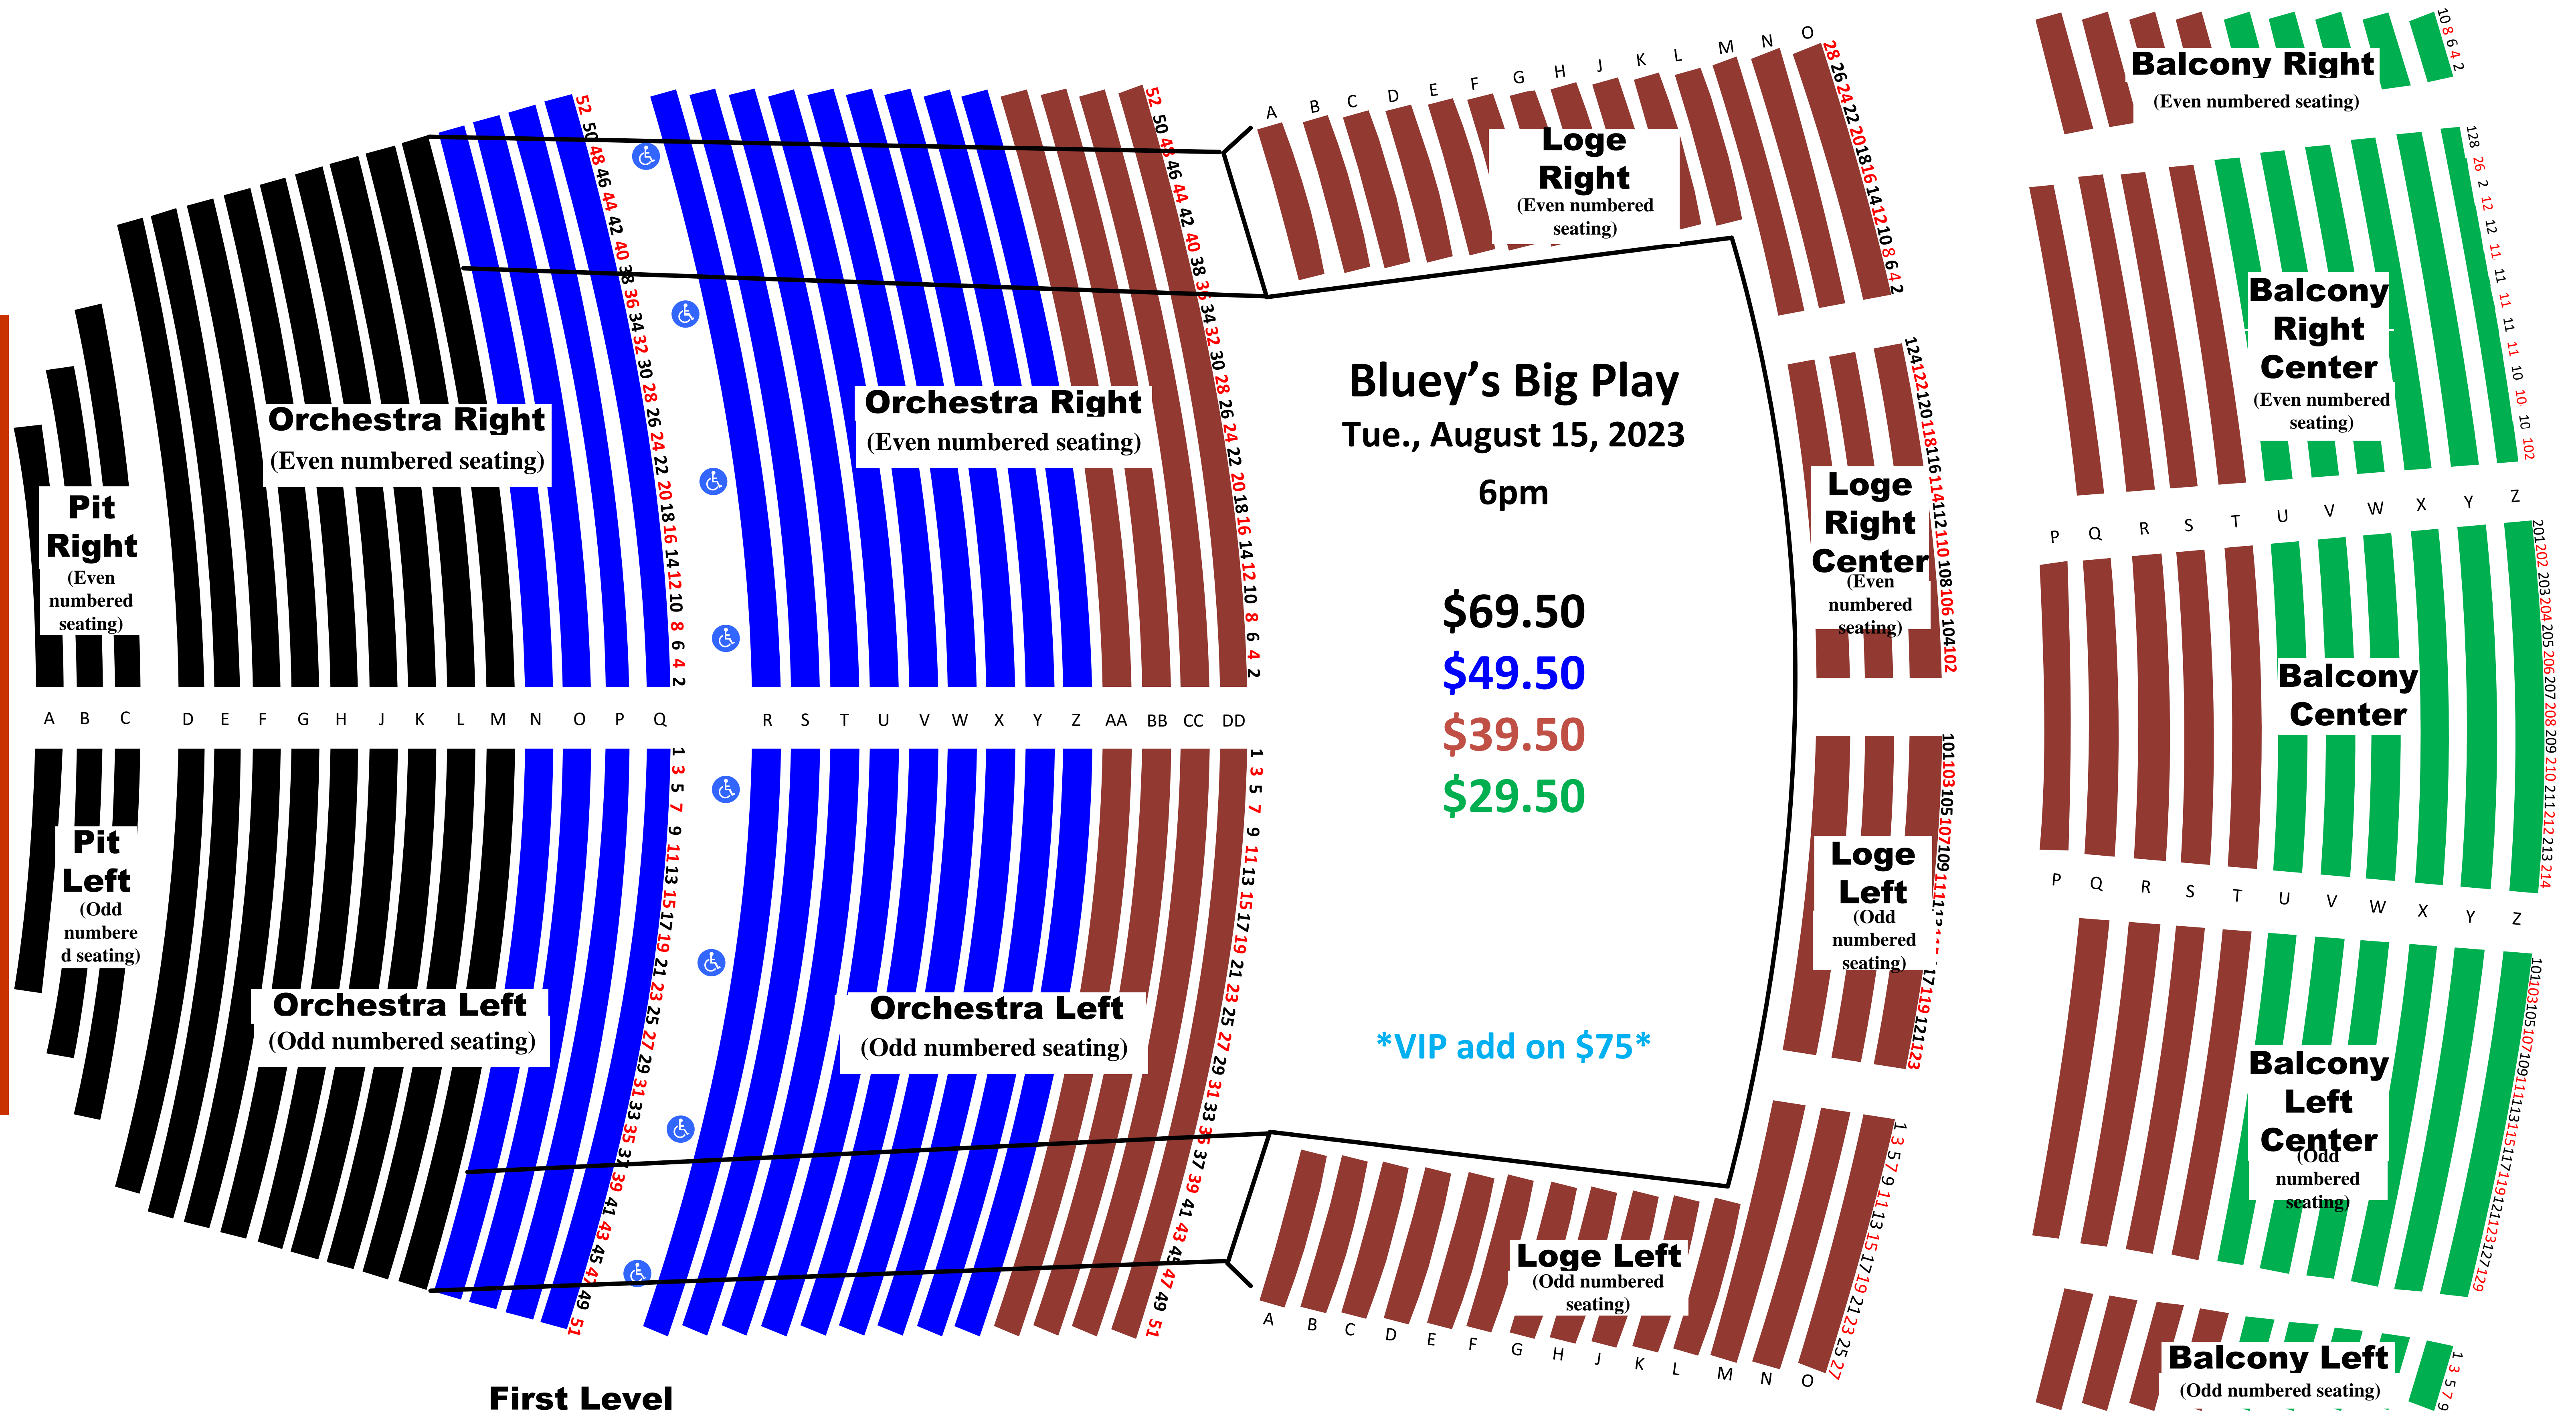

# BERGLUND PERFORMING ARTS THEATRE

**STAGE**

**ADA seating in Orchestra Left & Right, Row R**

\*\*\*Note: Actual scaling may vary slightly due to Federal requirement that ADA seating be available for all price levels.\*\*\*