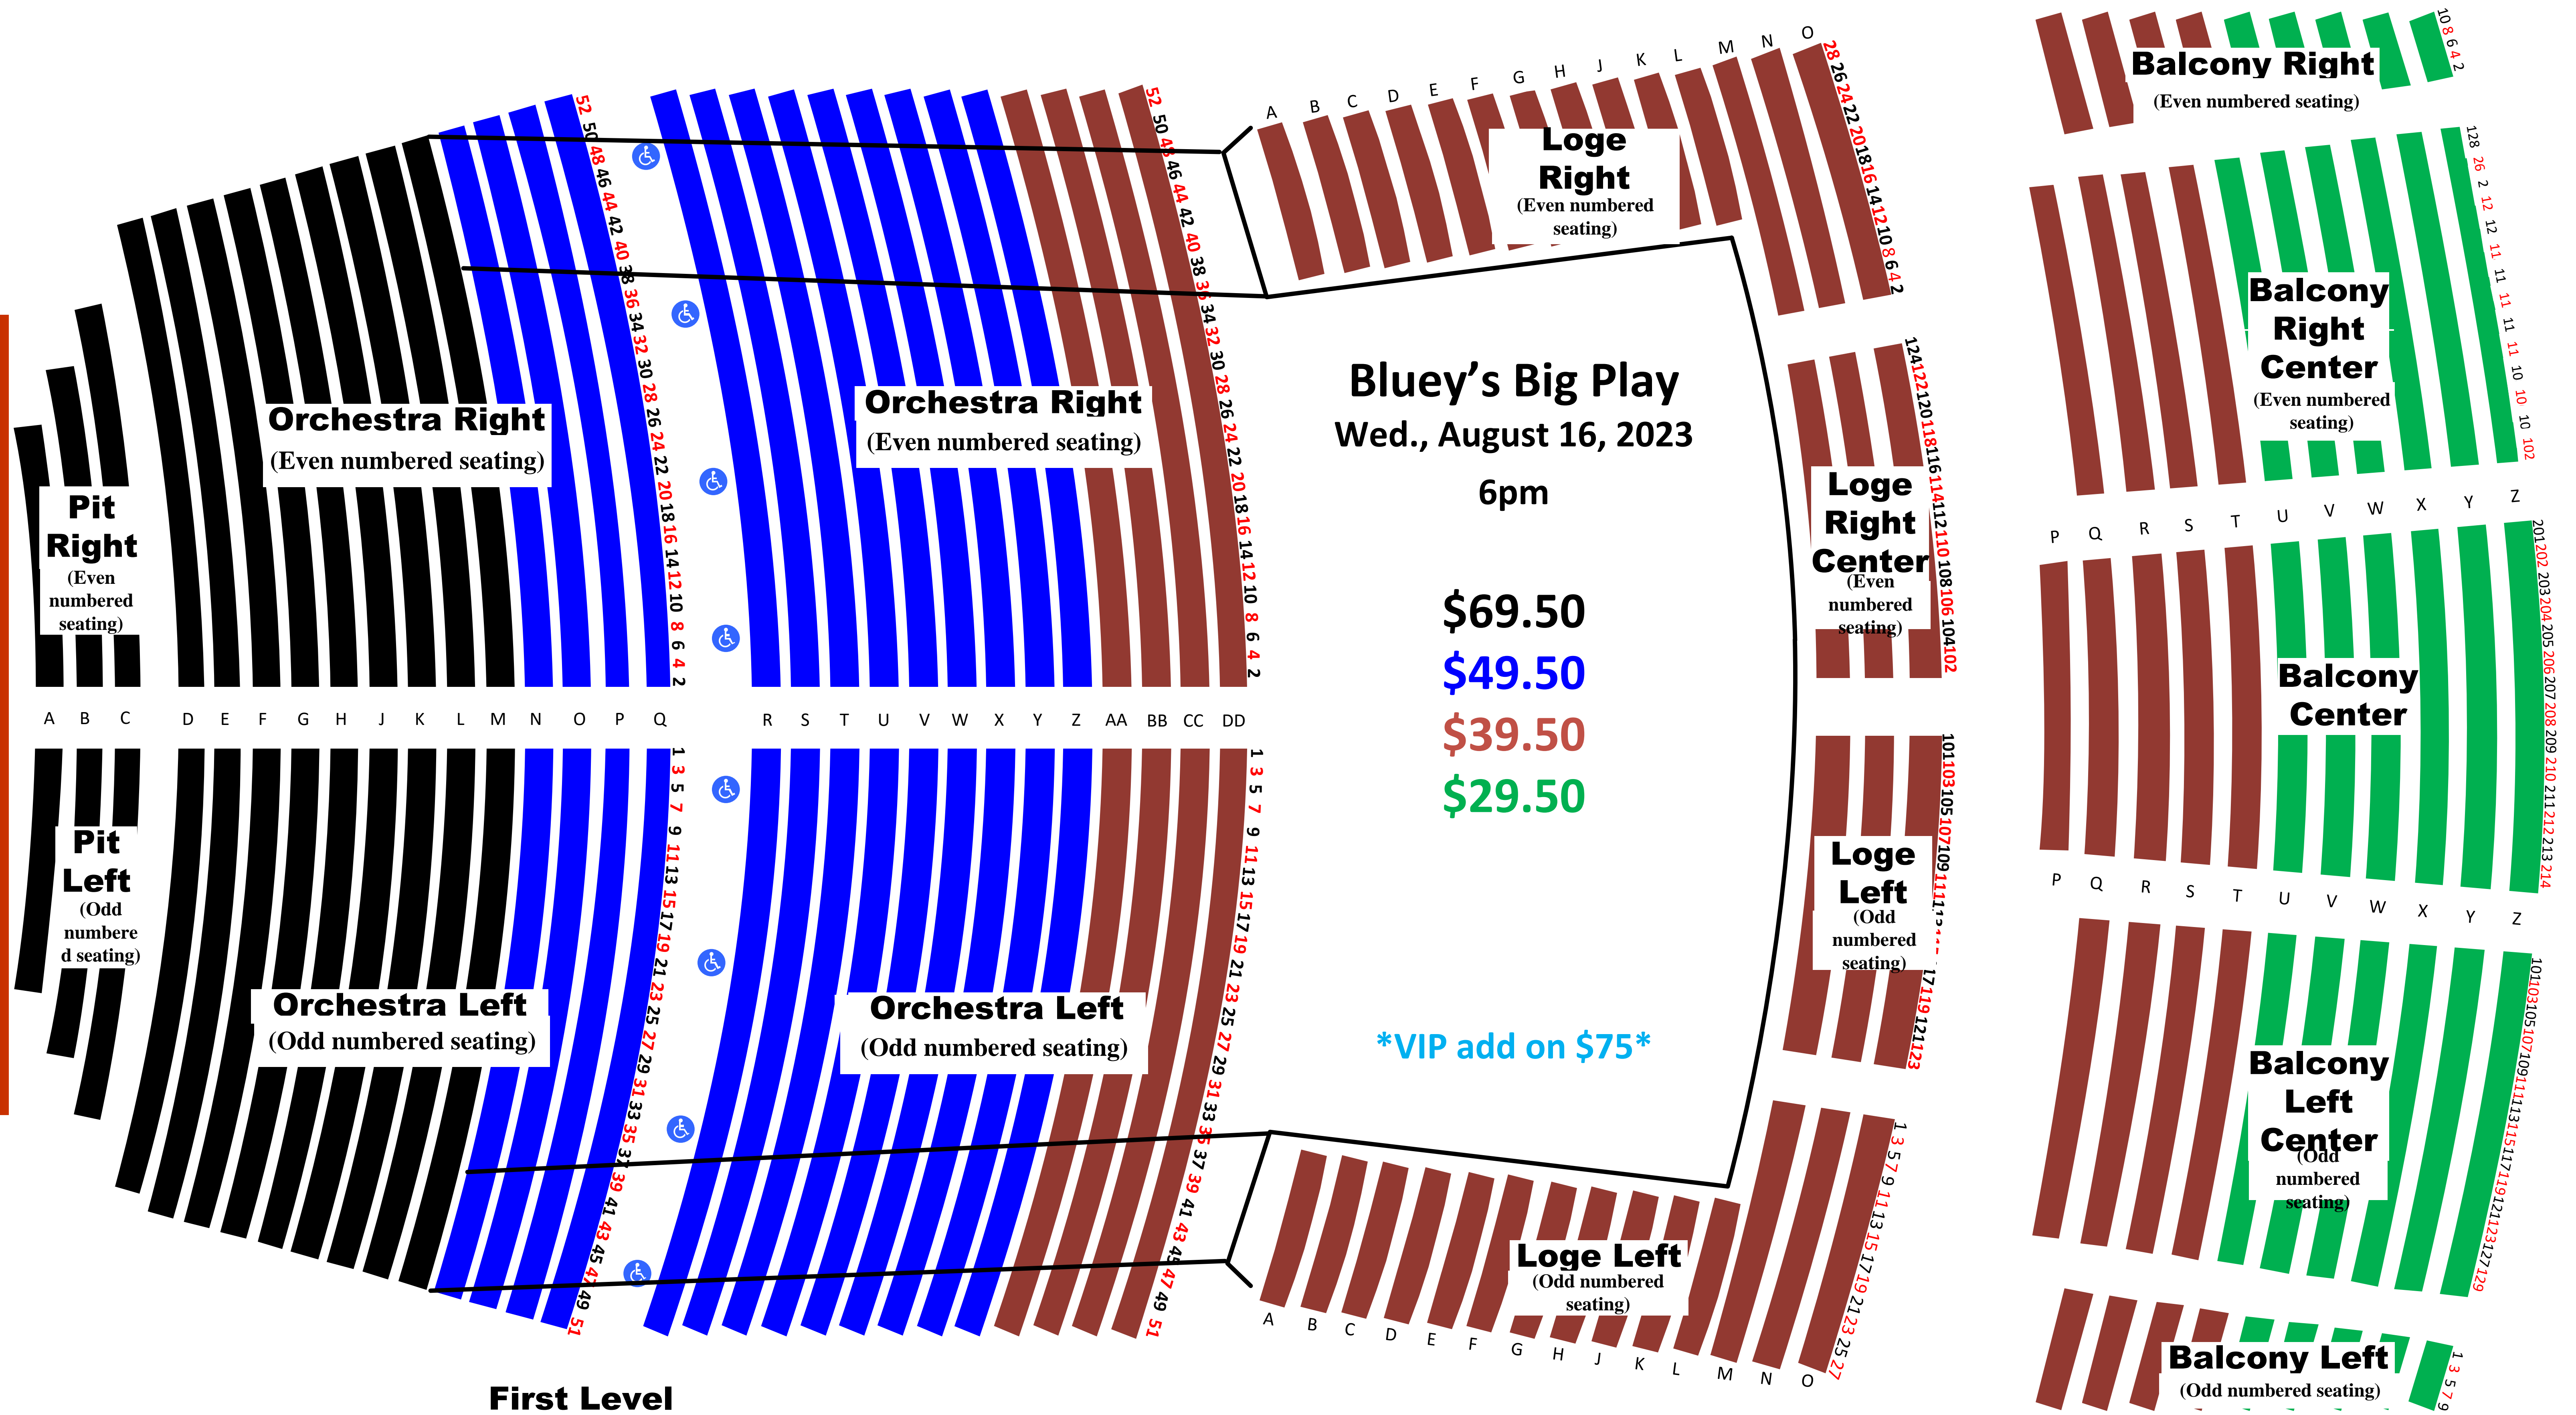

# BERGLUND PERFORMING ARTS THEATRE

**STAGE**

**Bluey's Big Play**  
 Wed., August 16, 2023  
 6pm

**\$69.50**  
**\$49.50**  
**\$39.50**  
**\$29.50**

**\*VIP add on \$75\***

 **ADA seating in Orchestra Left & Right, Row R**

\*\*\*Note: Actual scaling may vary slightly due to Federal requirement that ADA seating be available for all price levels.\*\*\*