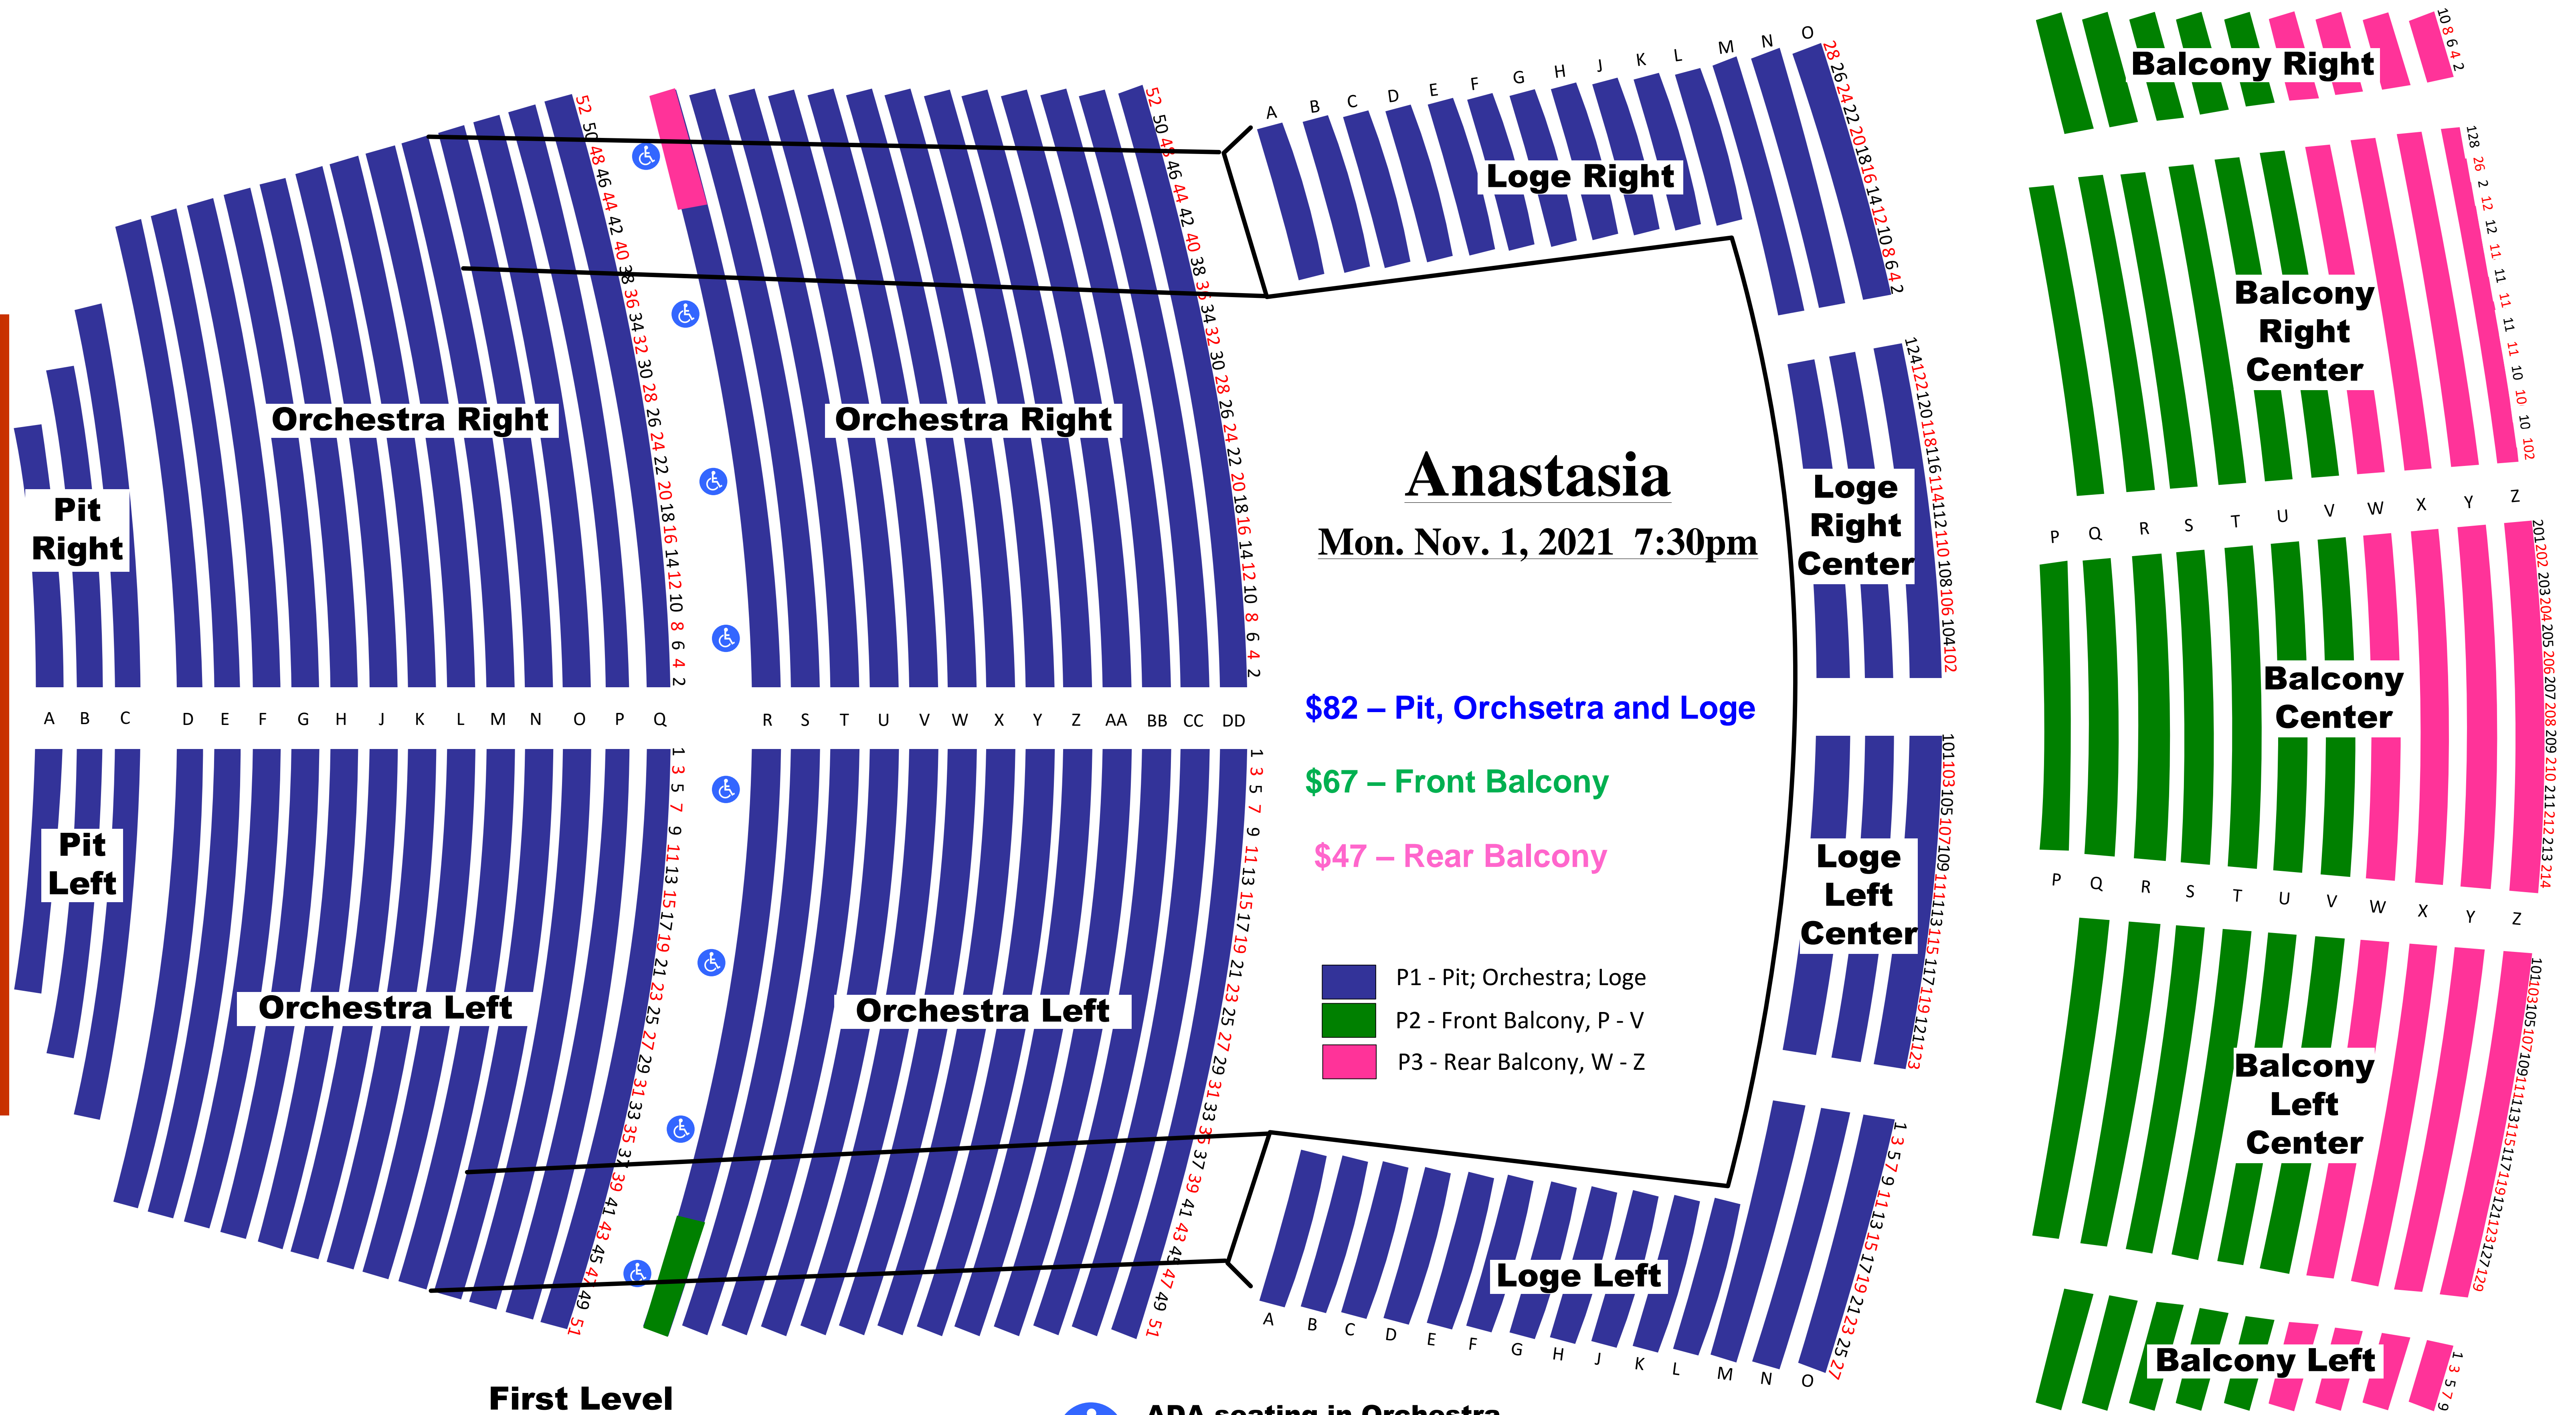

BERGLUND PERFORMING ARTS THEATRE

STAGE

ADA seating in Orchestra Left & Right, Row R

Note: Actual scaling may vary slightly due to Federal requirement that ADA seating be available for all price levels.