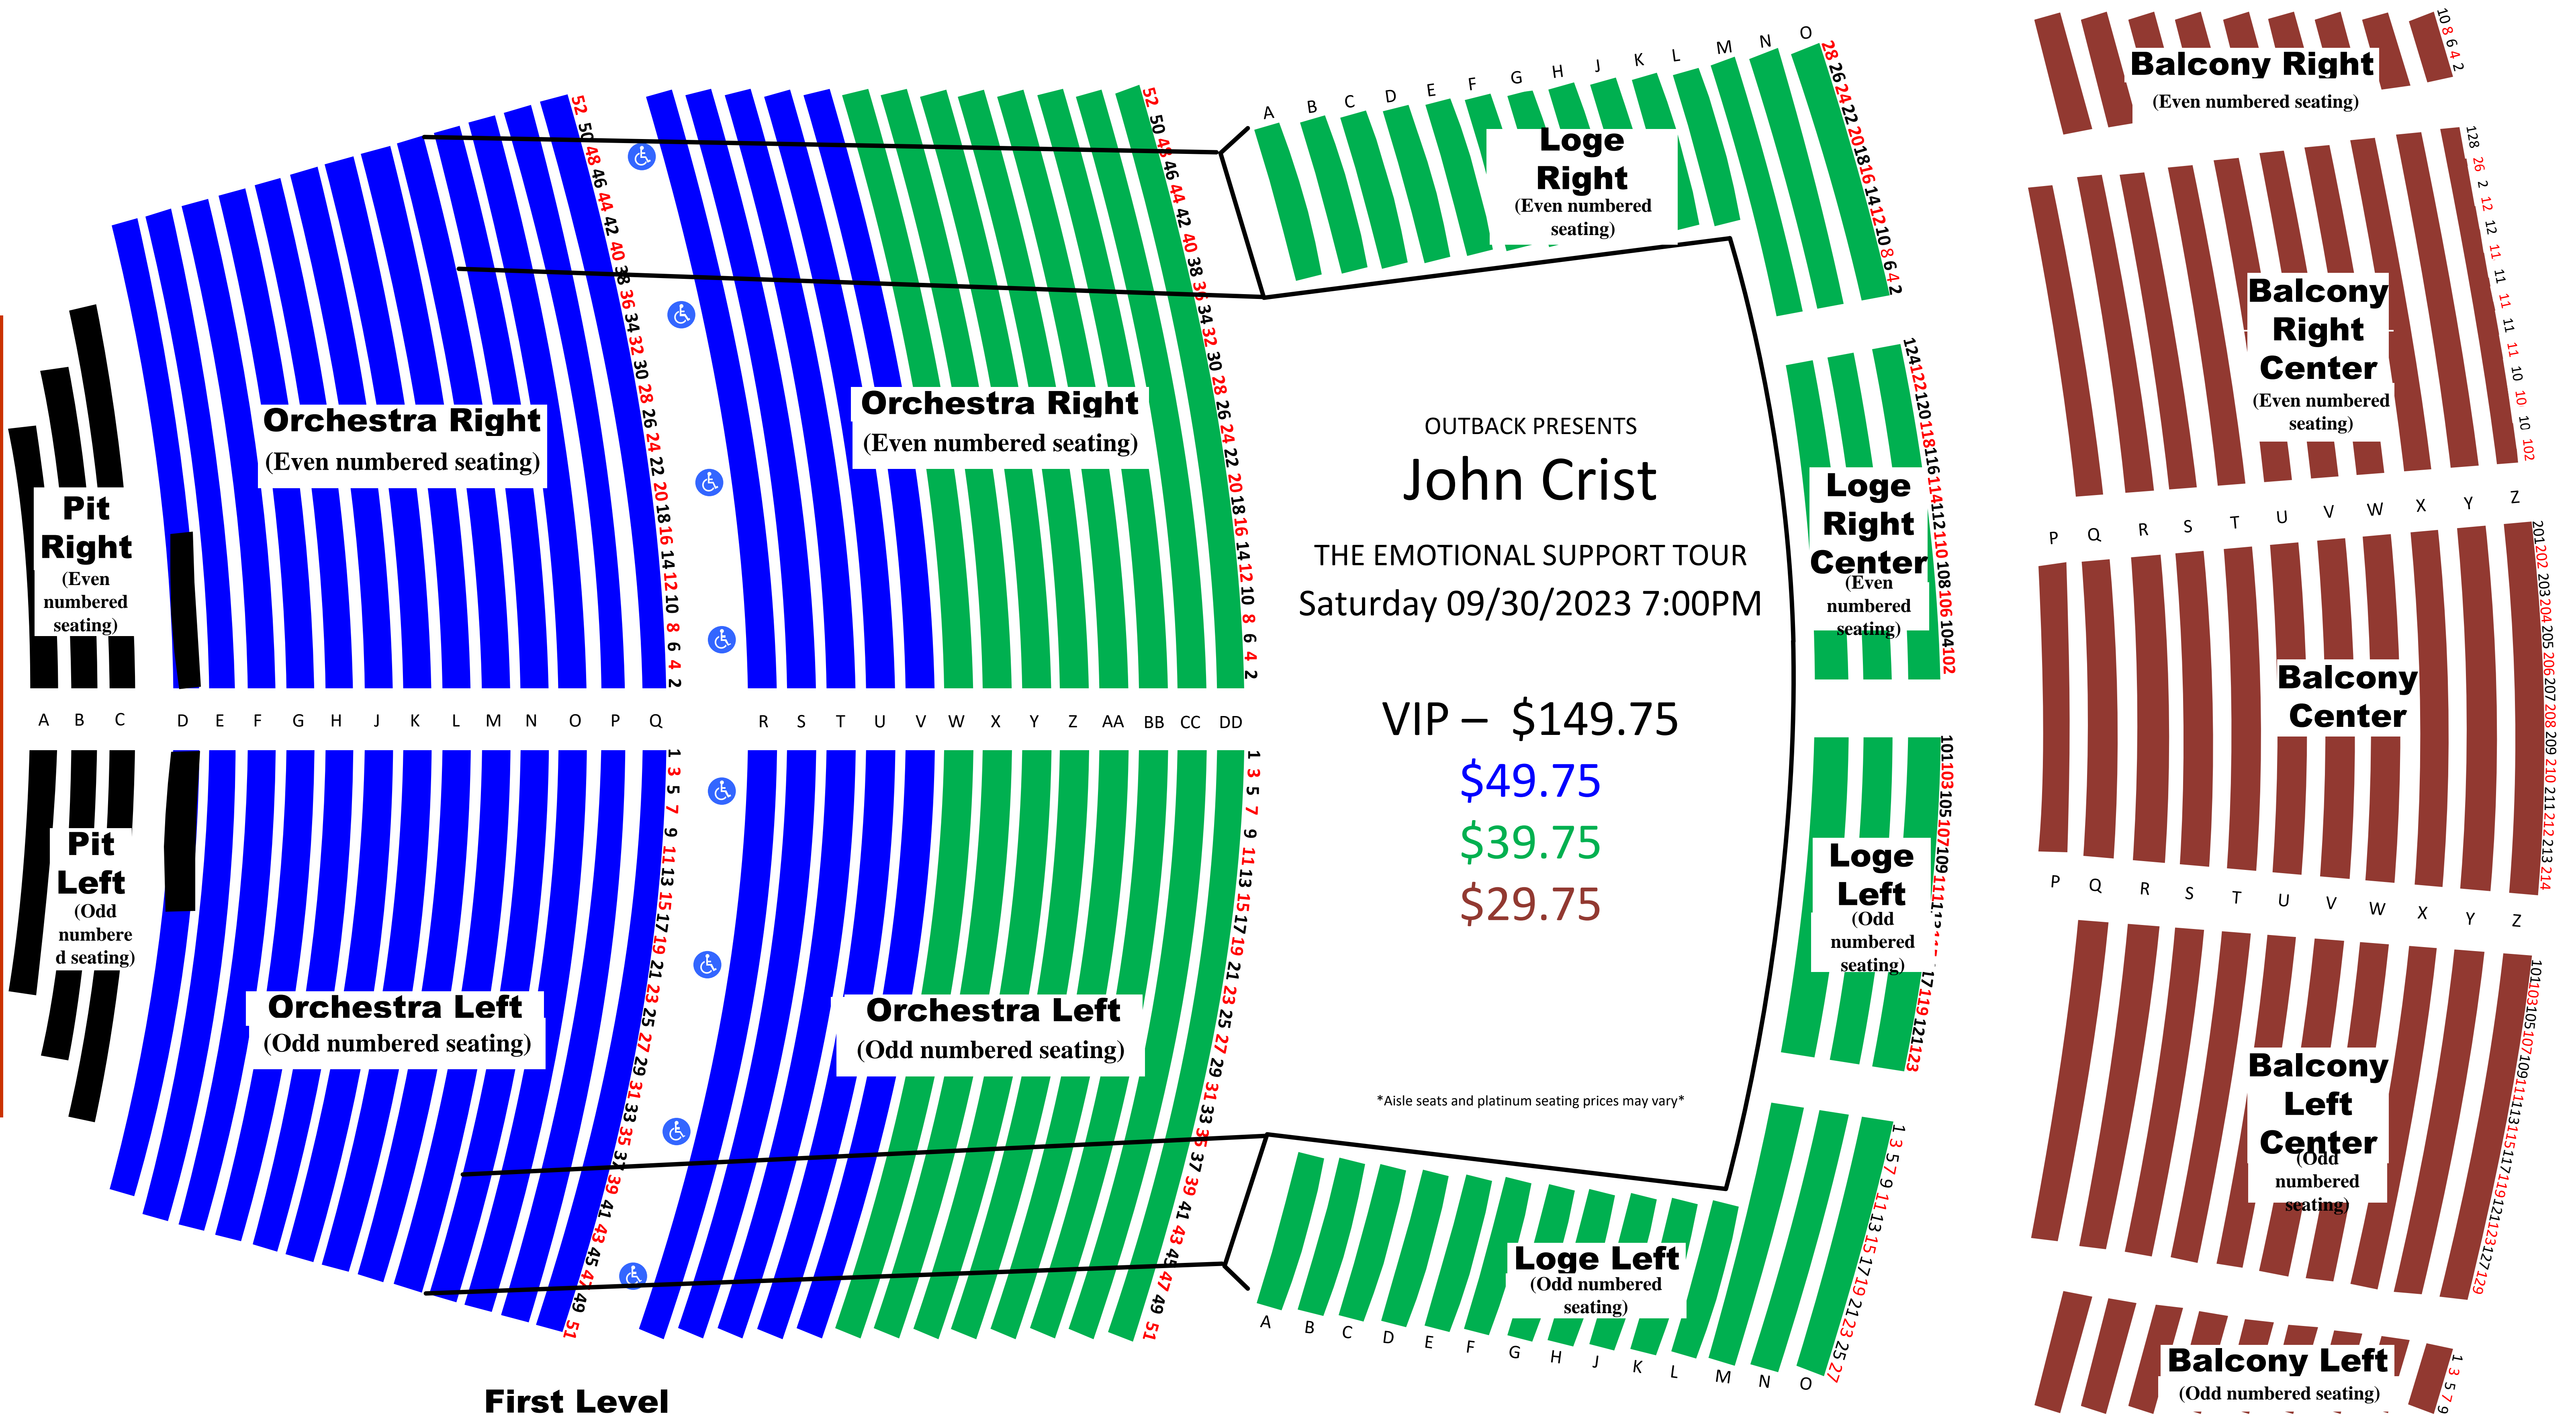

# BERGLUND PERFORMING ARTS THEATRE

**STAGE**

OUTBACK PRESENTS  
**John Crist**  
 THE EMOTIONAL SUPPORT TOUR  
 Saturday 09/30/2023 7:00PM

VIP – \$149.75  
 \$49.75  
 \$39.75  
 \$29.75

\*Aisle seats and platinum seating prices may vary\*

**ADA seating in Orchestra Left & Right, Row R**

**Second Level**  
 \*Loge & Balcony\*