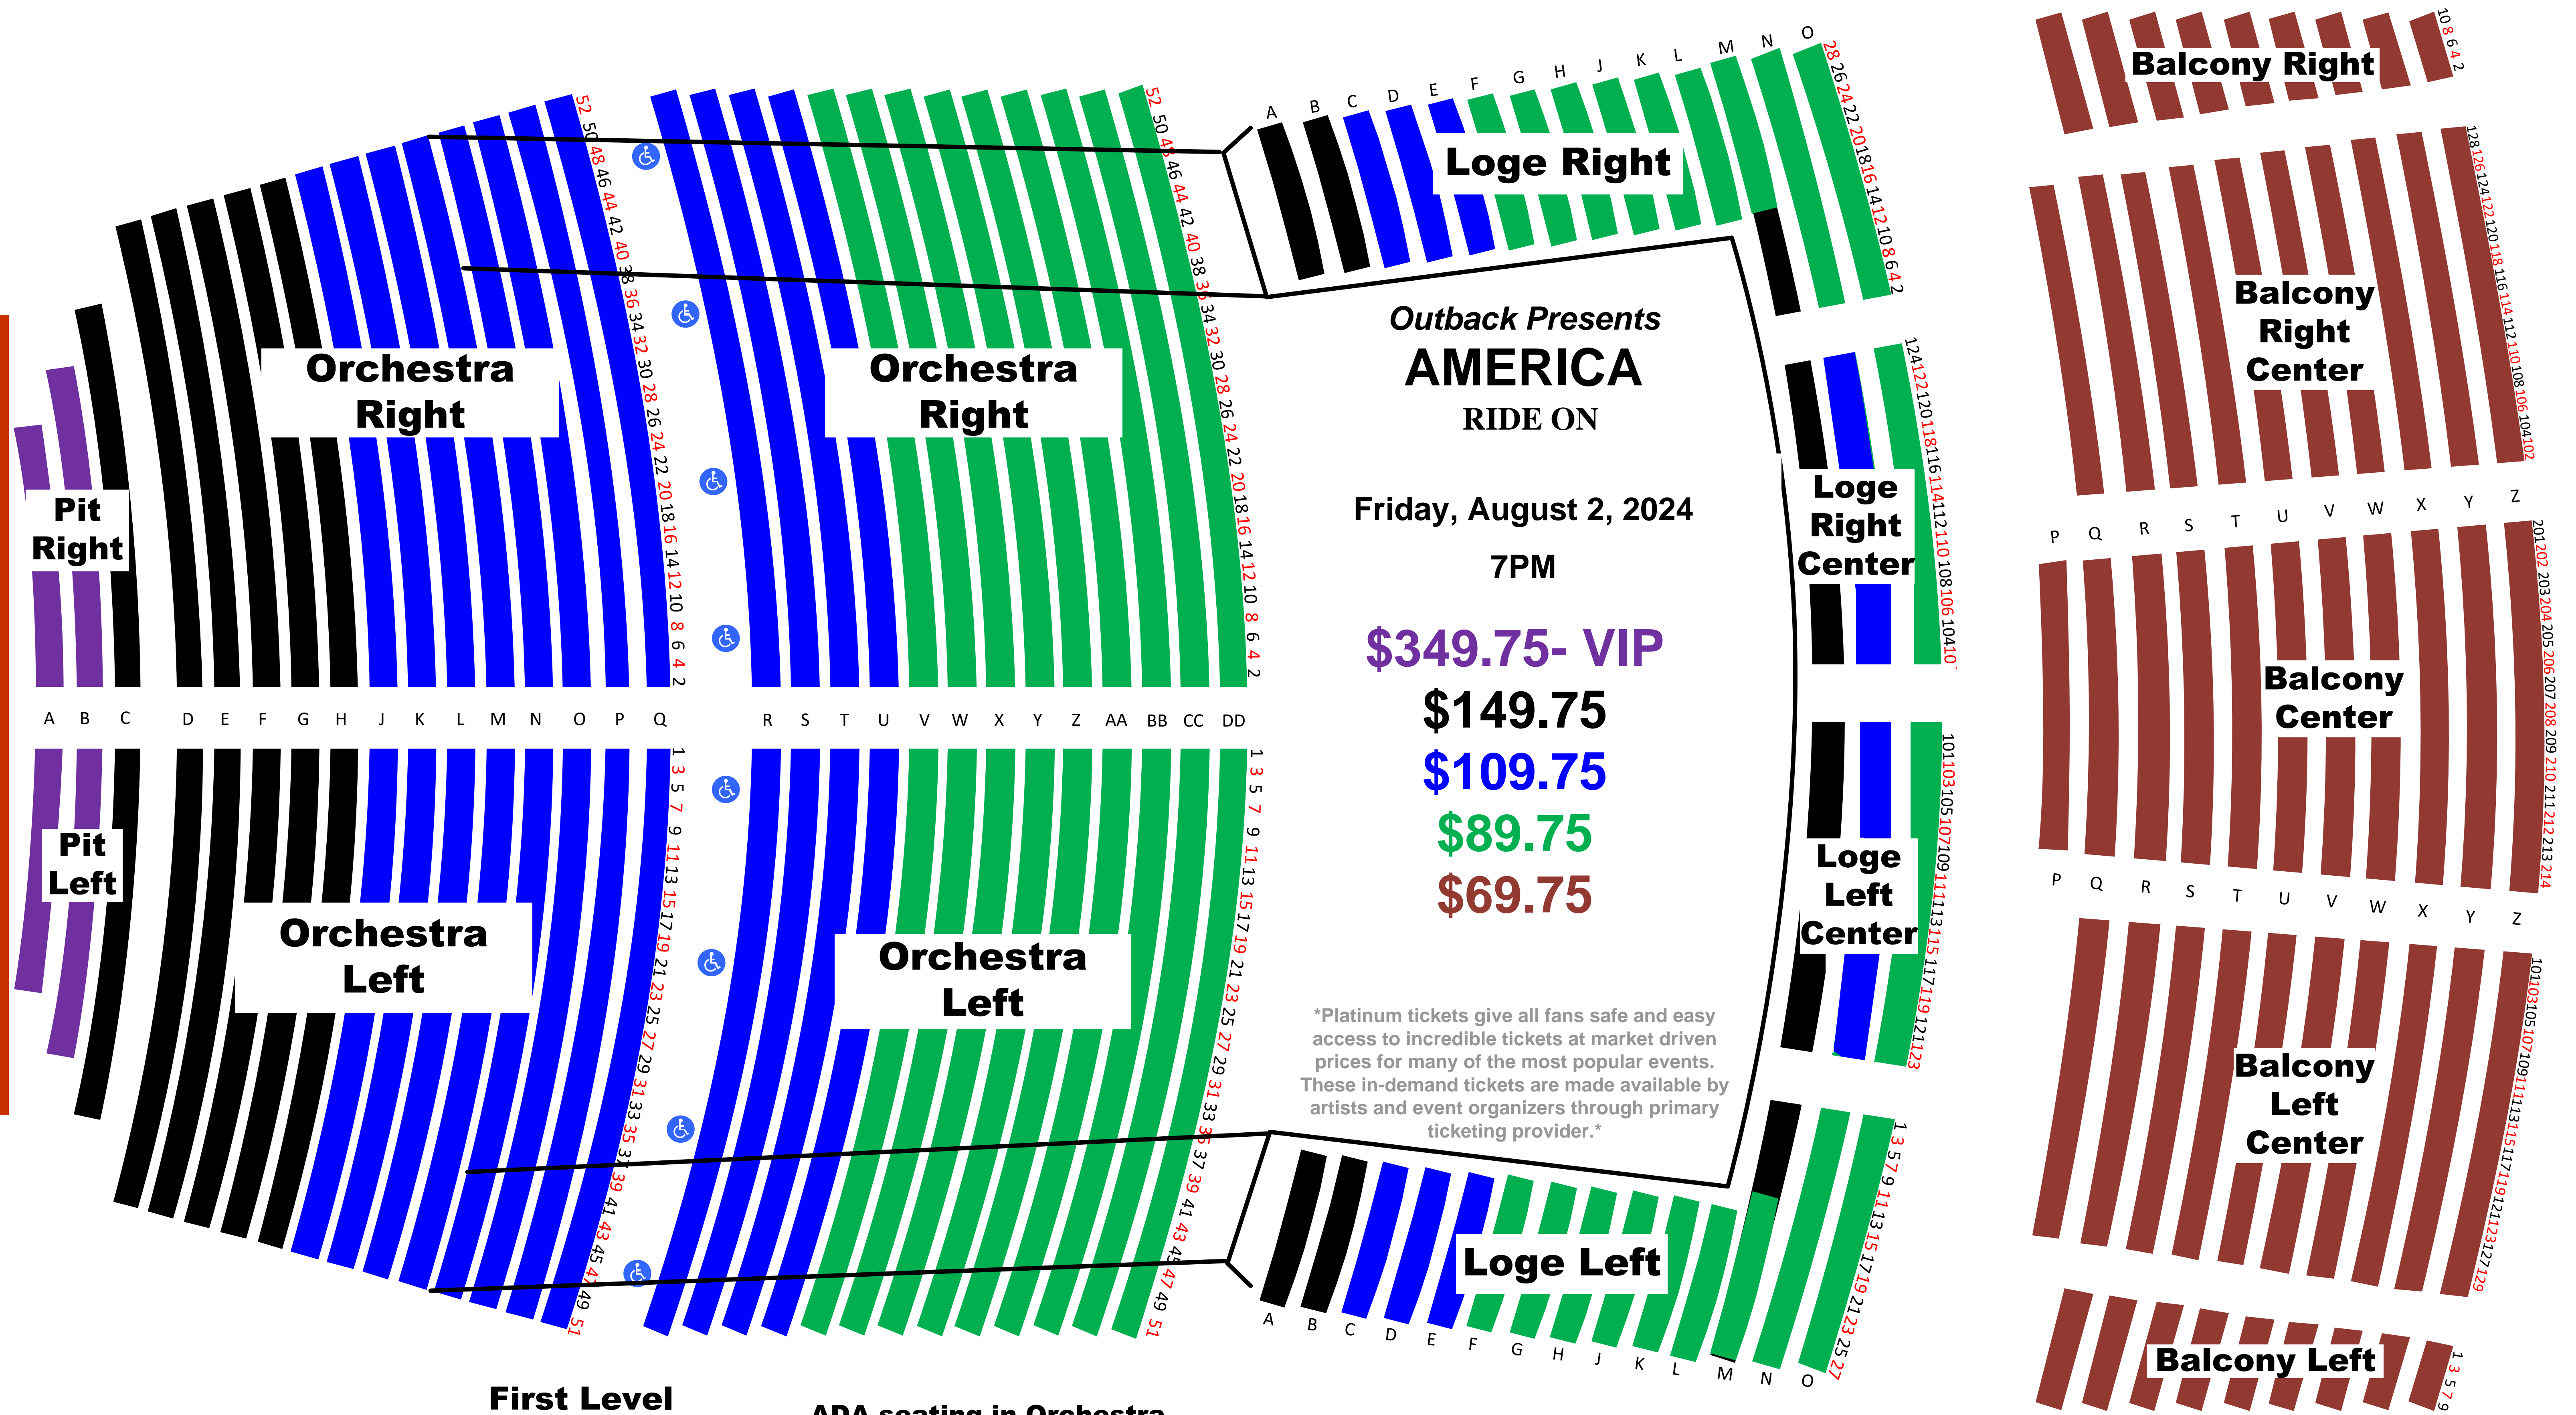

BERGLUND PERFORMING ARTS THEATRE

STAGE

First Level

Second Level

ADA seating in Orchestra Left & Right, Row R
Note: Actual scaling may vary slightly due to Federal requirement that ADA seating be available for all price levels.