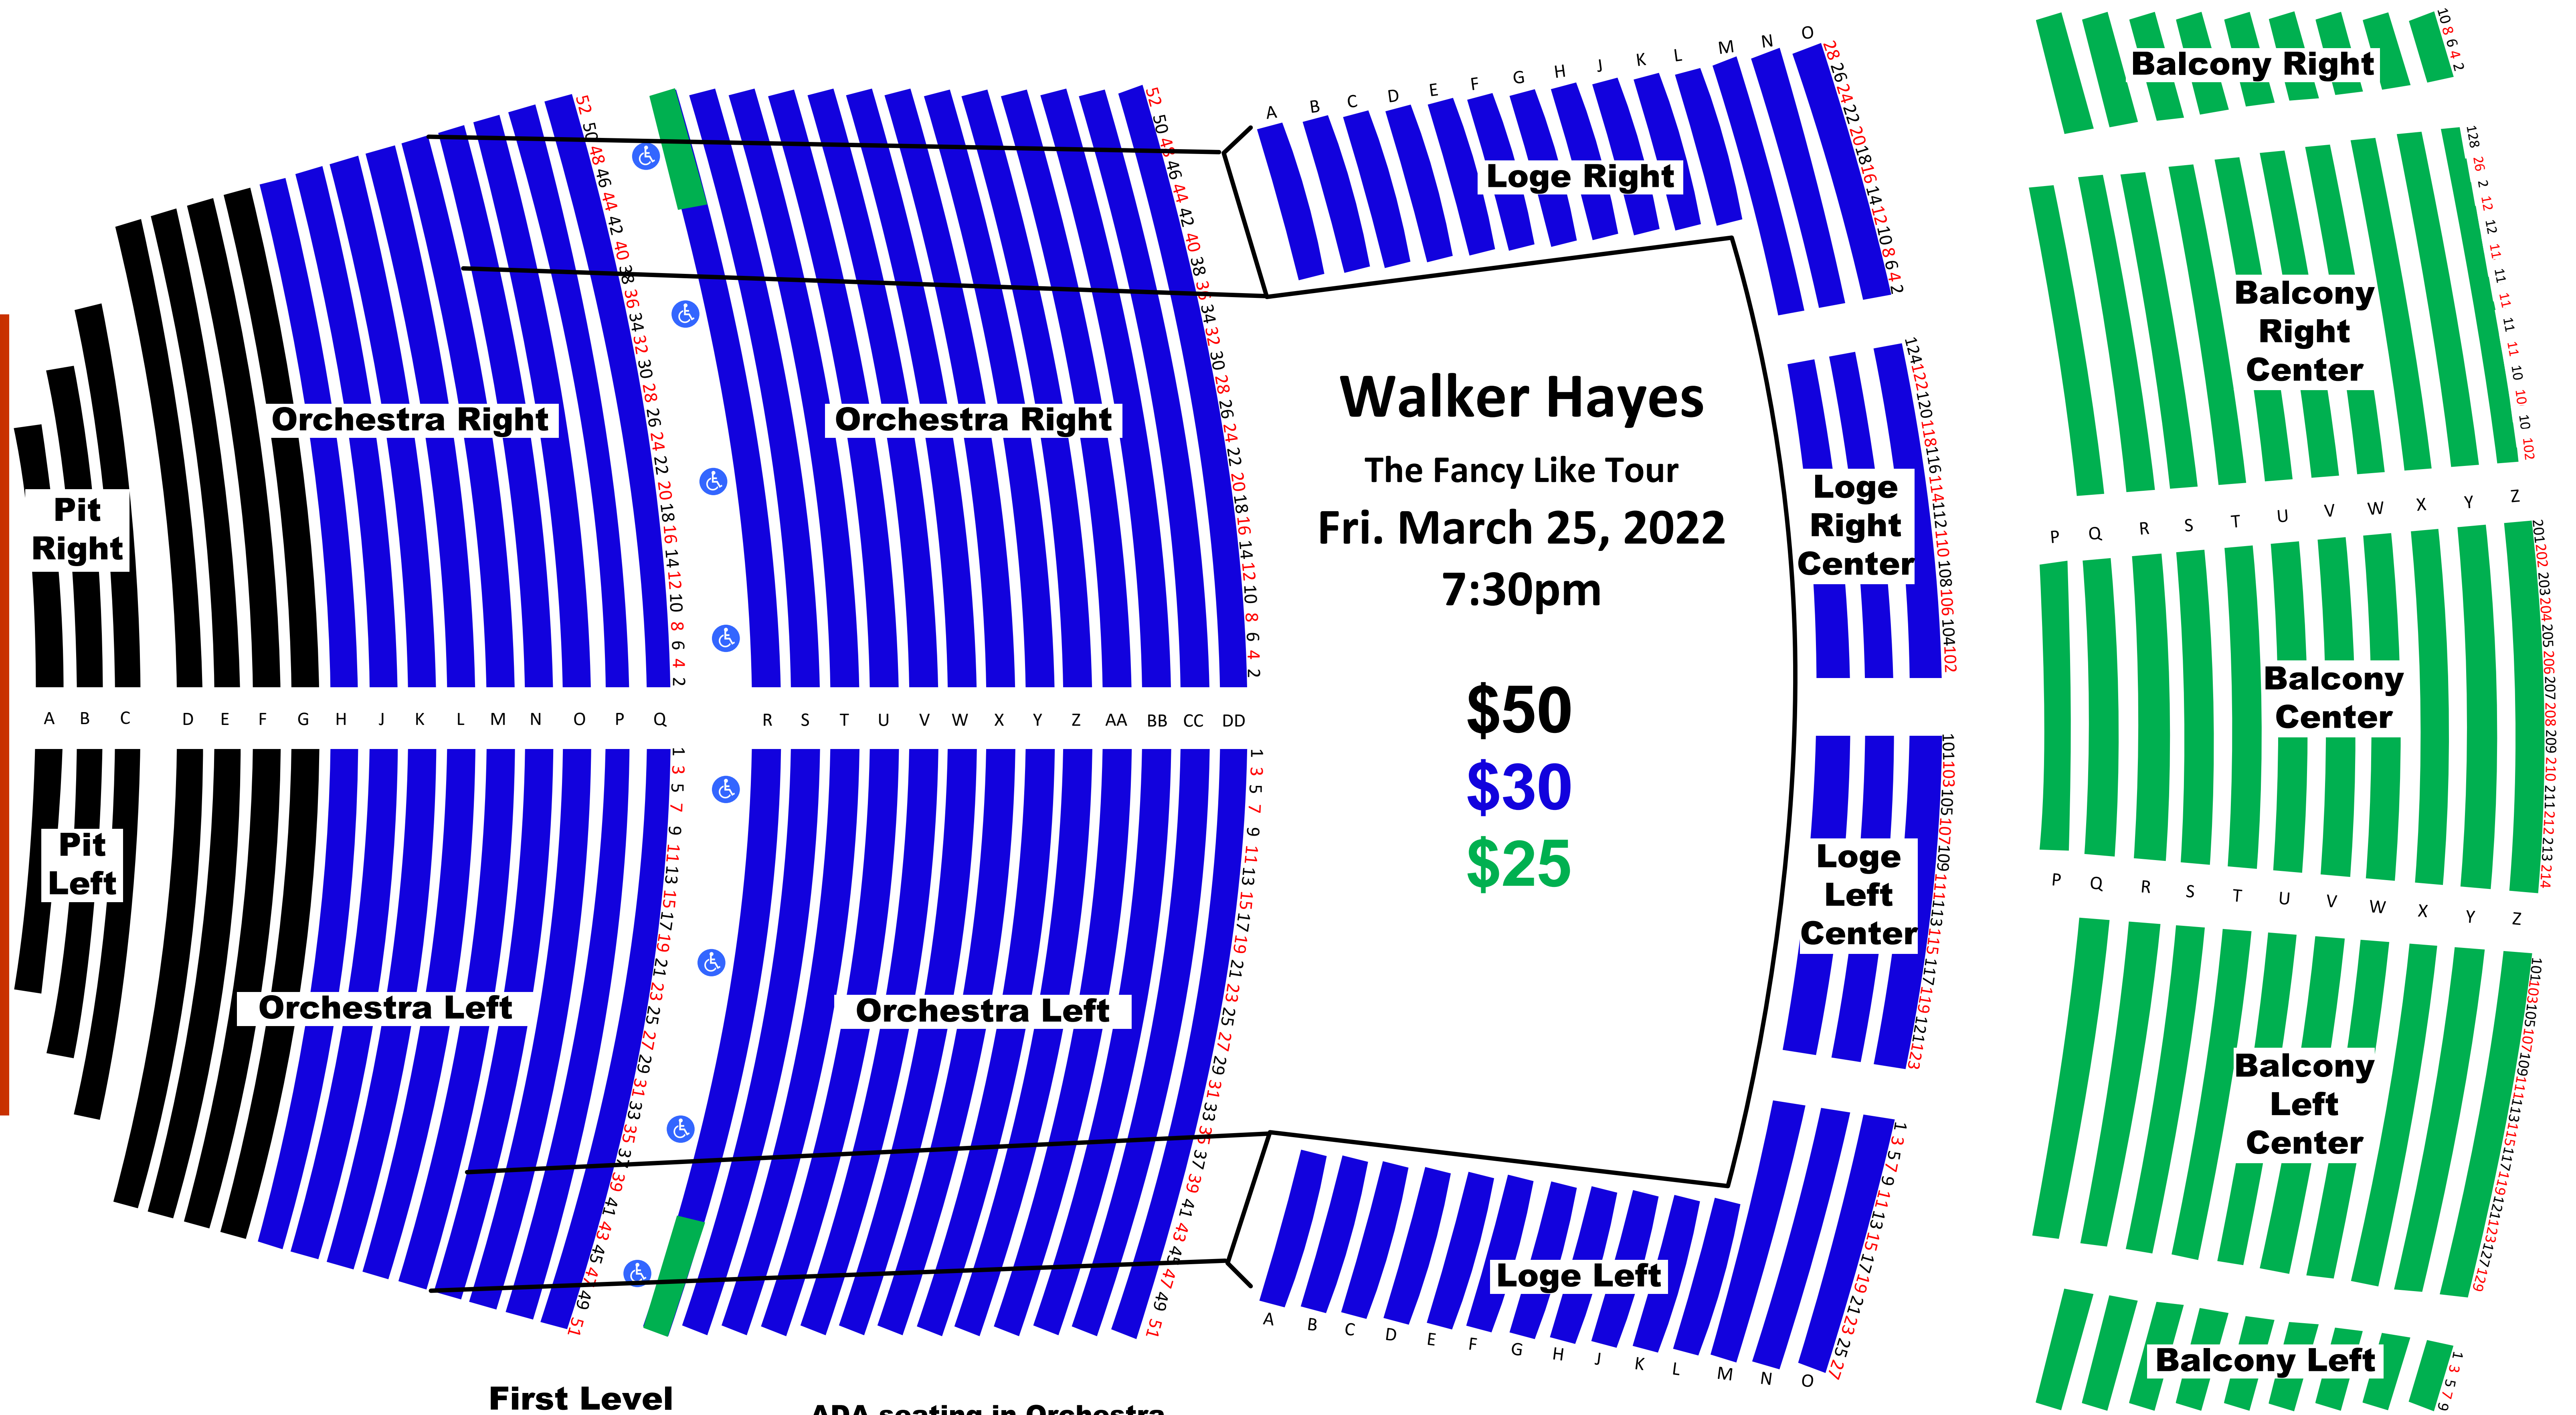

# BERGLUND PERFORMING ARTS THEATRE

**STAGE**

**ADA seating in Orchestra Left & Right, Row R**  
 \*\*\*Note: Actual scaling may vary slightly due to Federal requirement that ADA seating be available for all price levels.\*\*\*