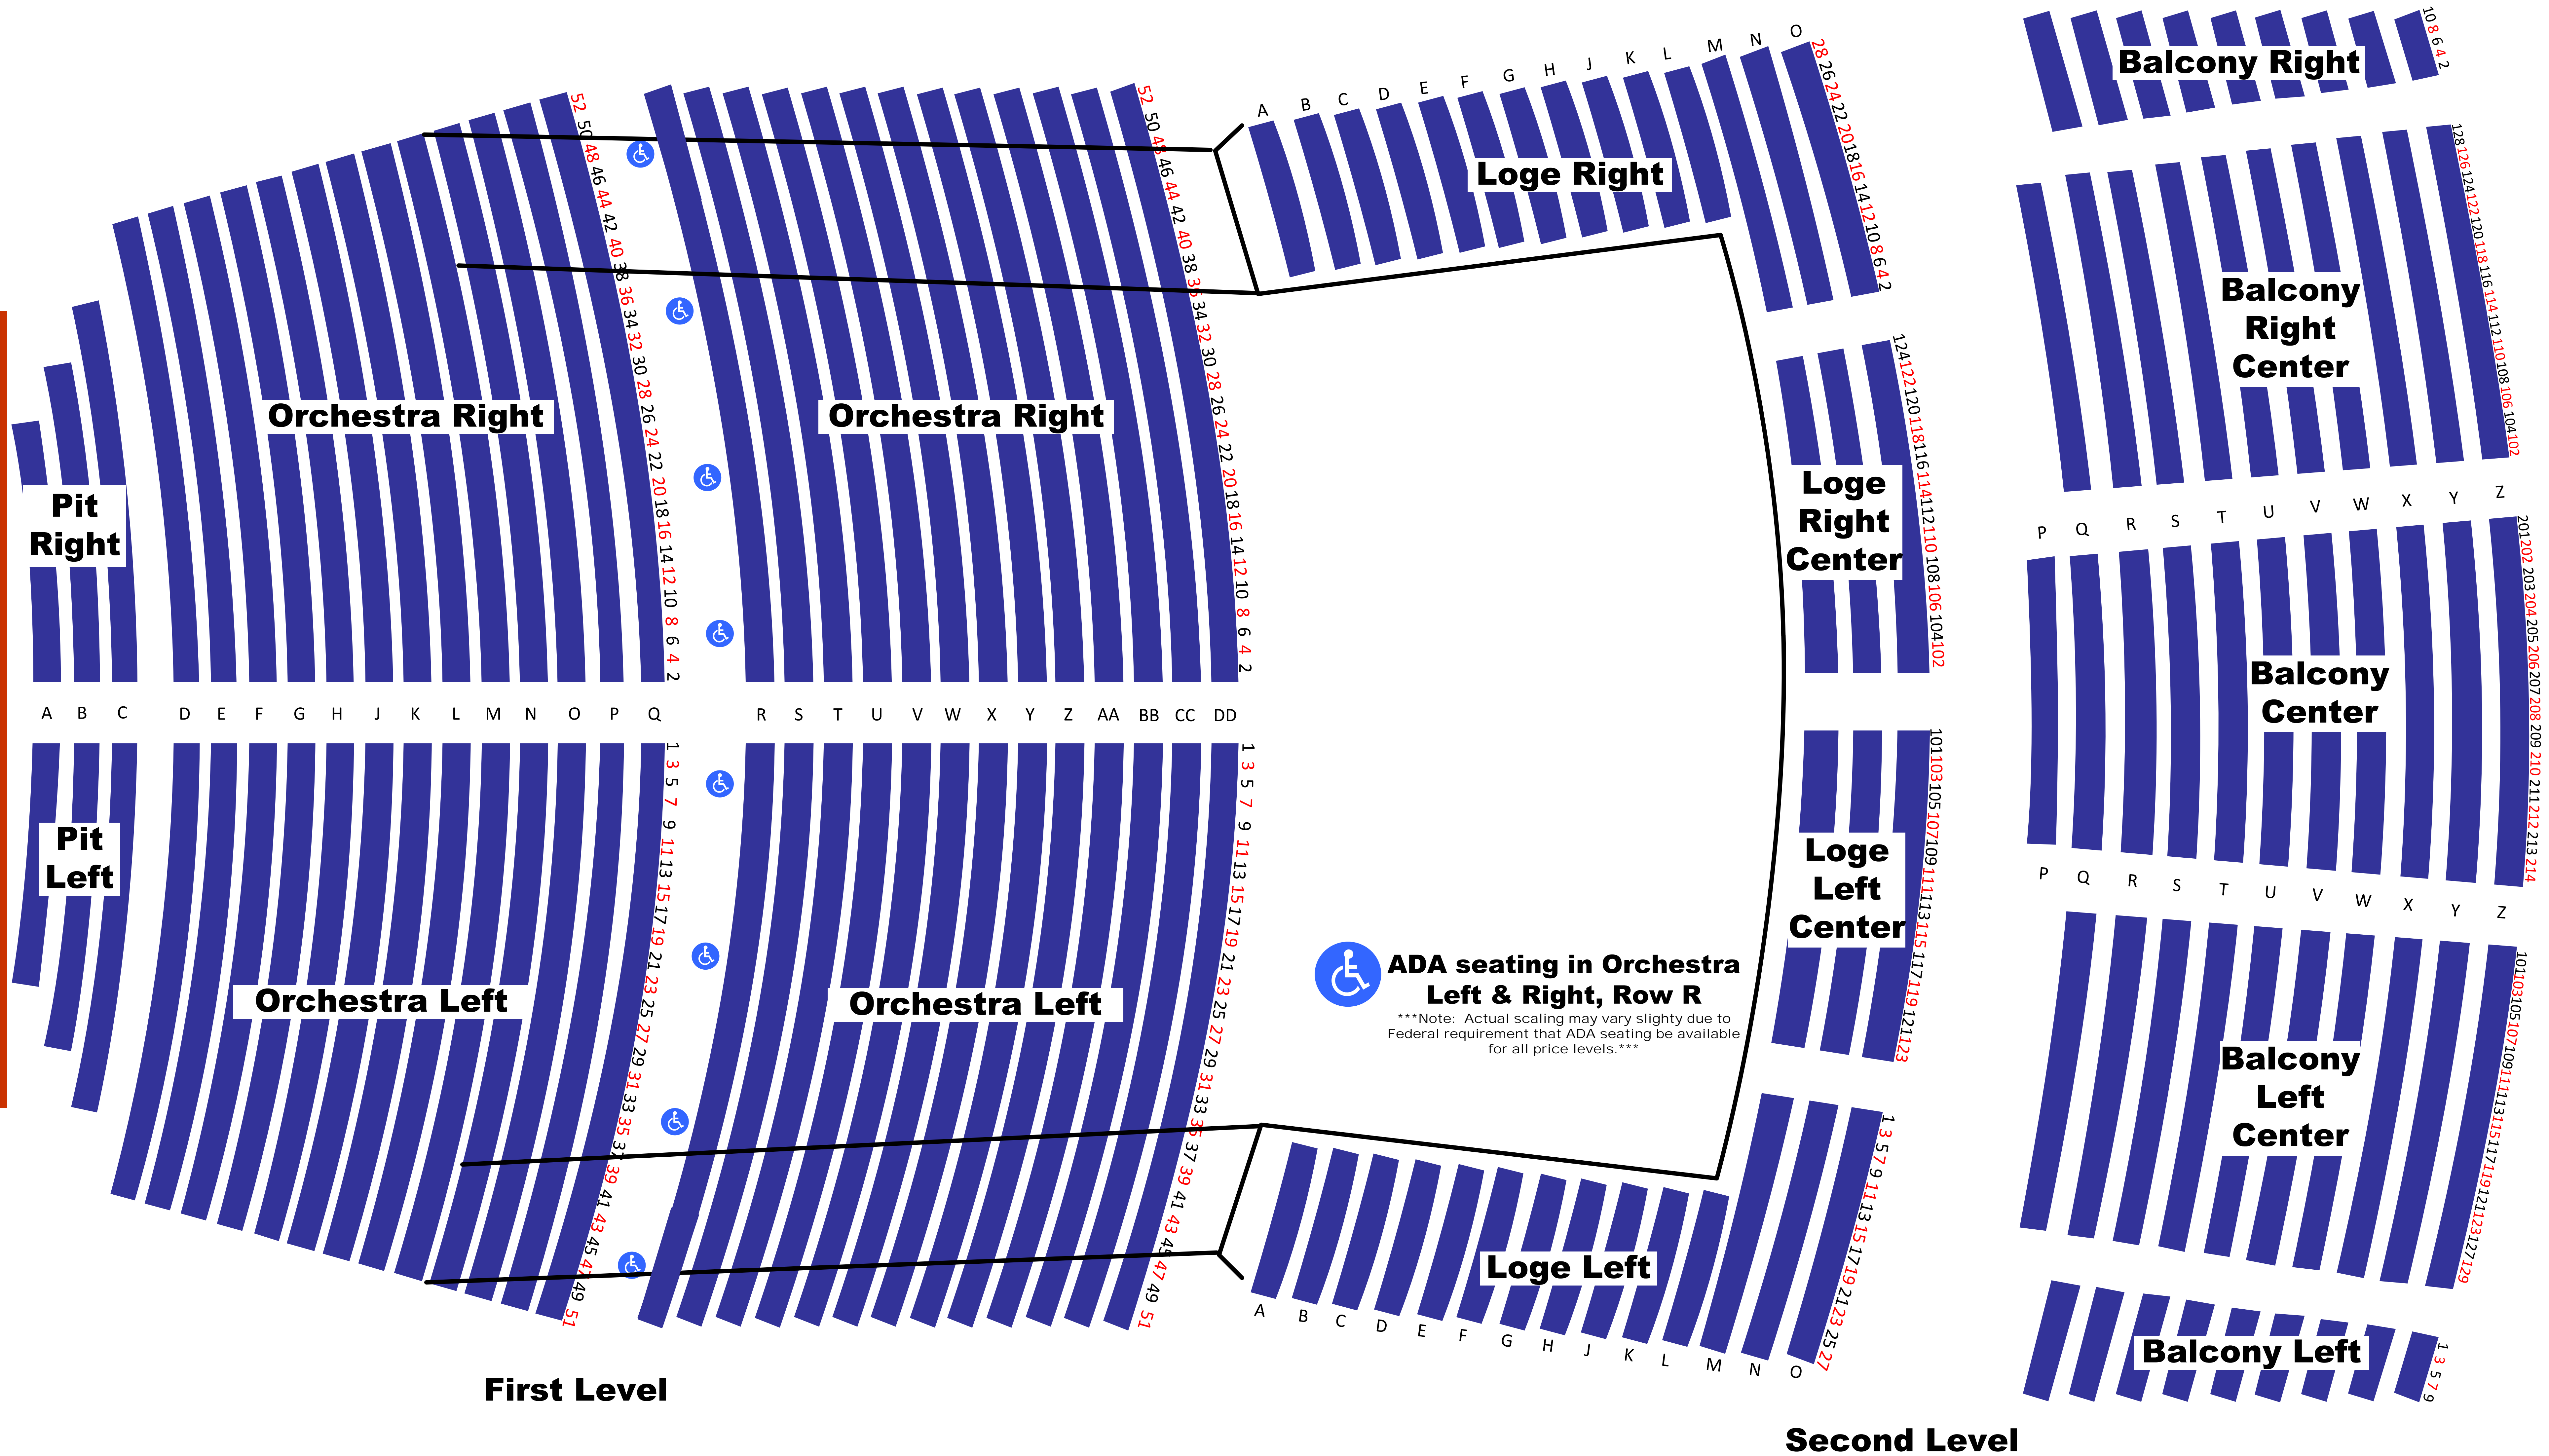

ROANOKE PERFORMING ARTS THEATRE

STAGE

 **ADA seating in Orchestra Left & Right, Row R**
 Note: Actual scaling may vary slightly due to Federal requirement that ADA seating be available for all price levels.