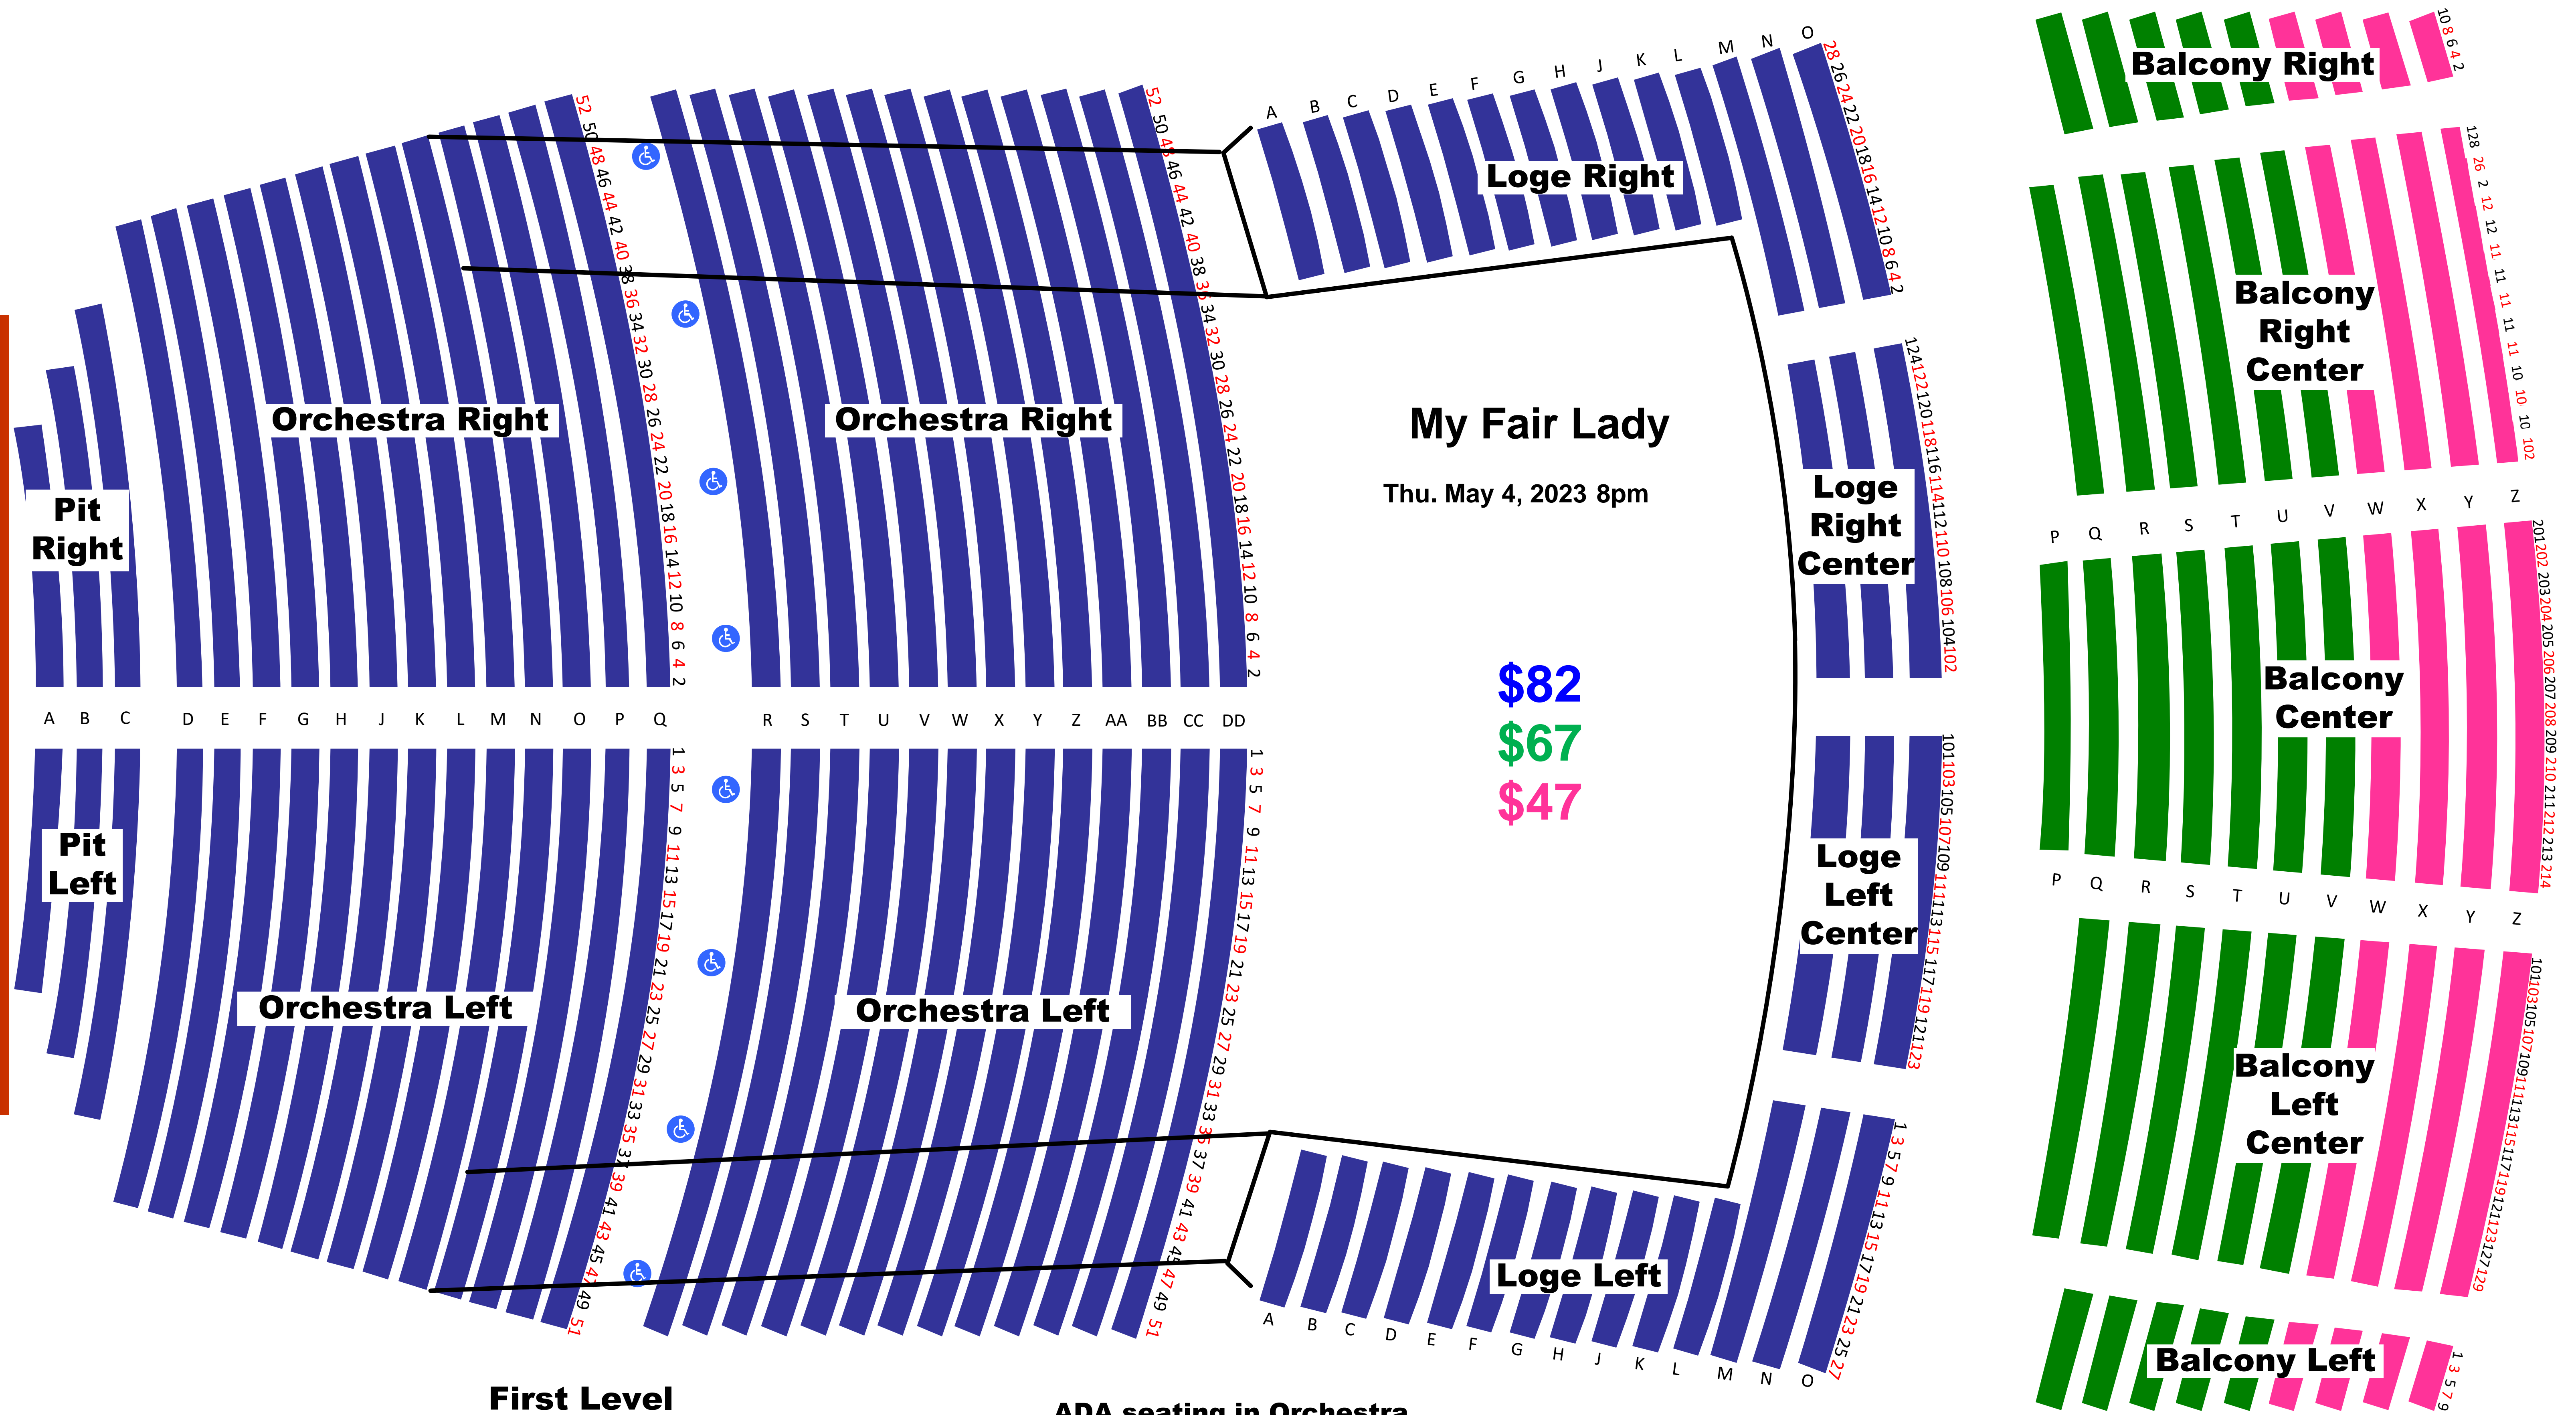

BERGLUND PERFORMING ARTS THEATRE

STAGE

First Level

Second Level

ADA seating in Orchestra Left & Right, Row R
 Note: Actual scaling may vary slightly due to Federal requirement that ADA seating be available for all price levels.