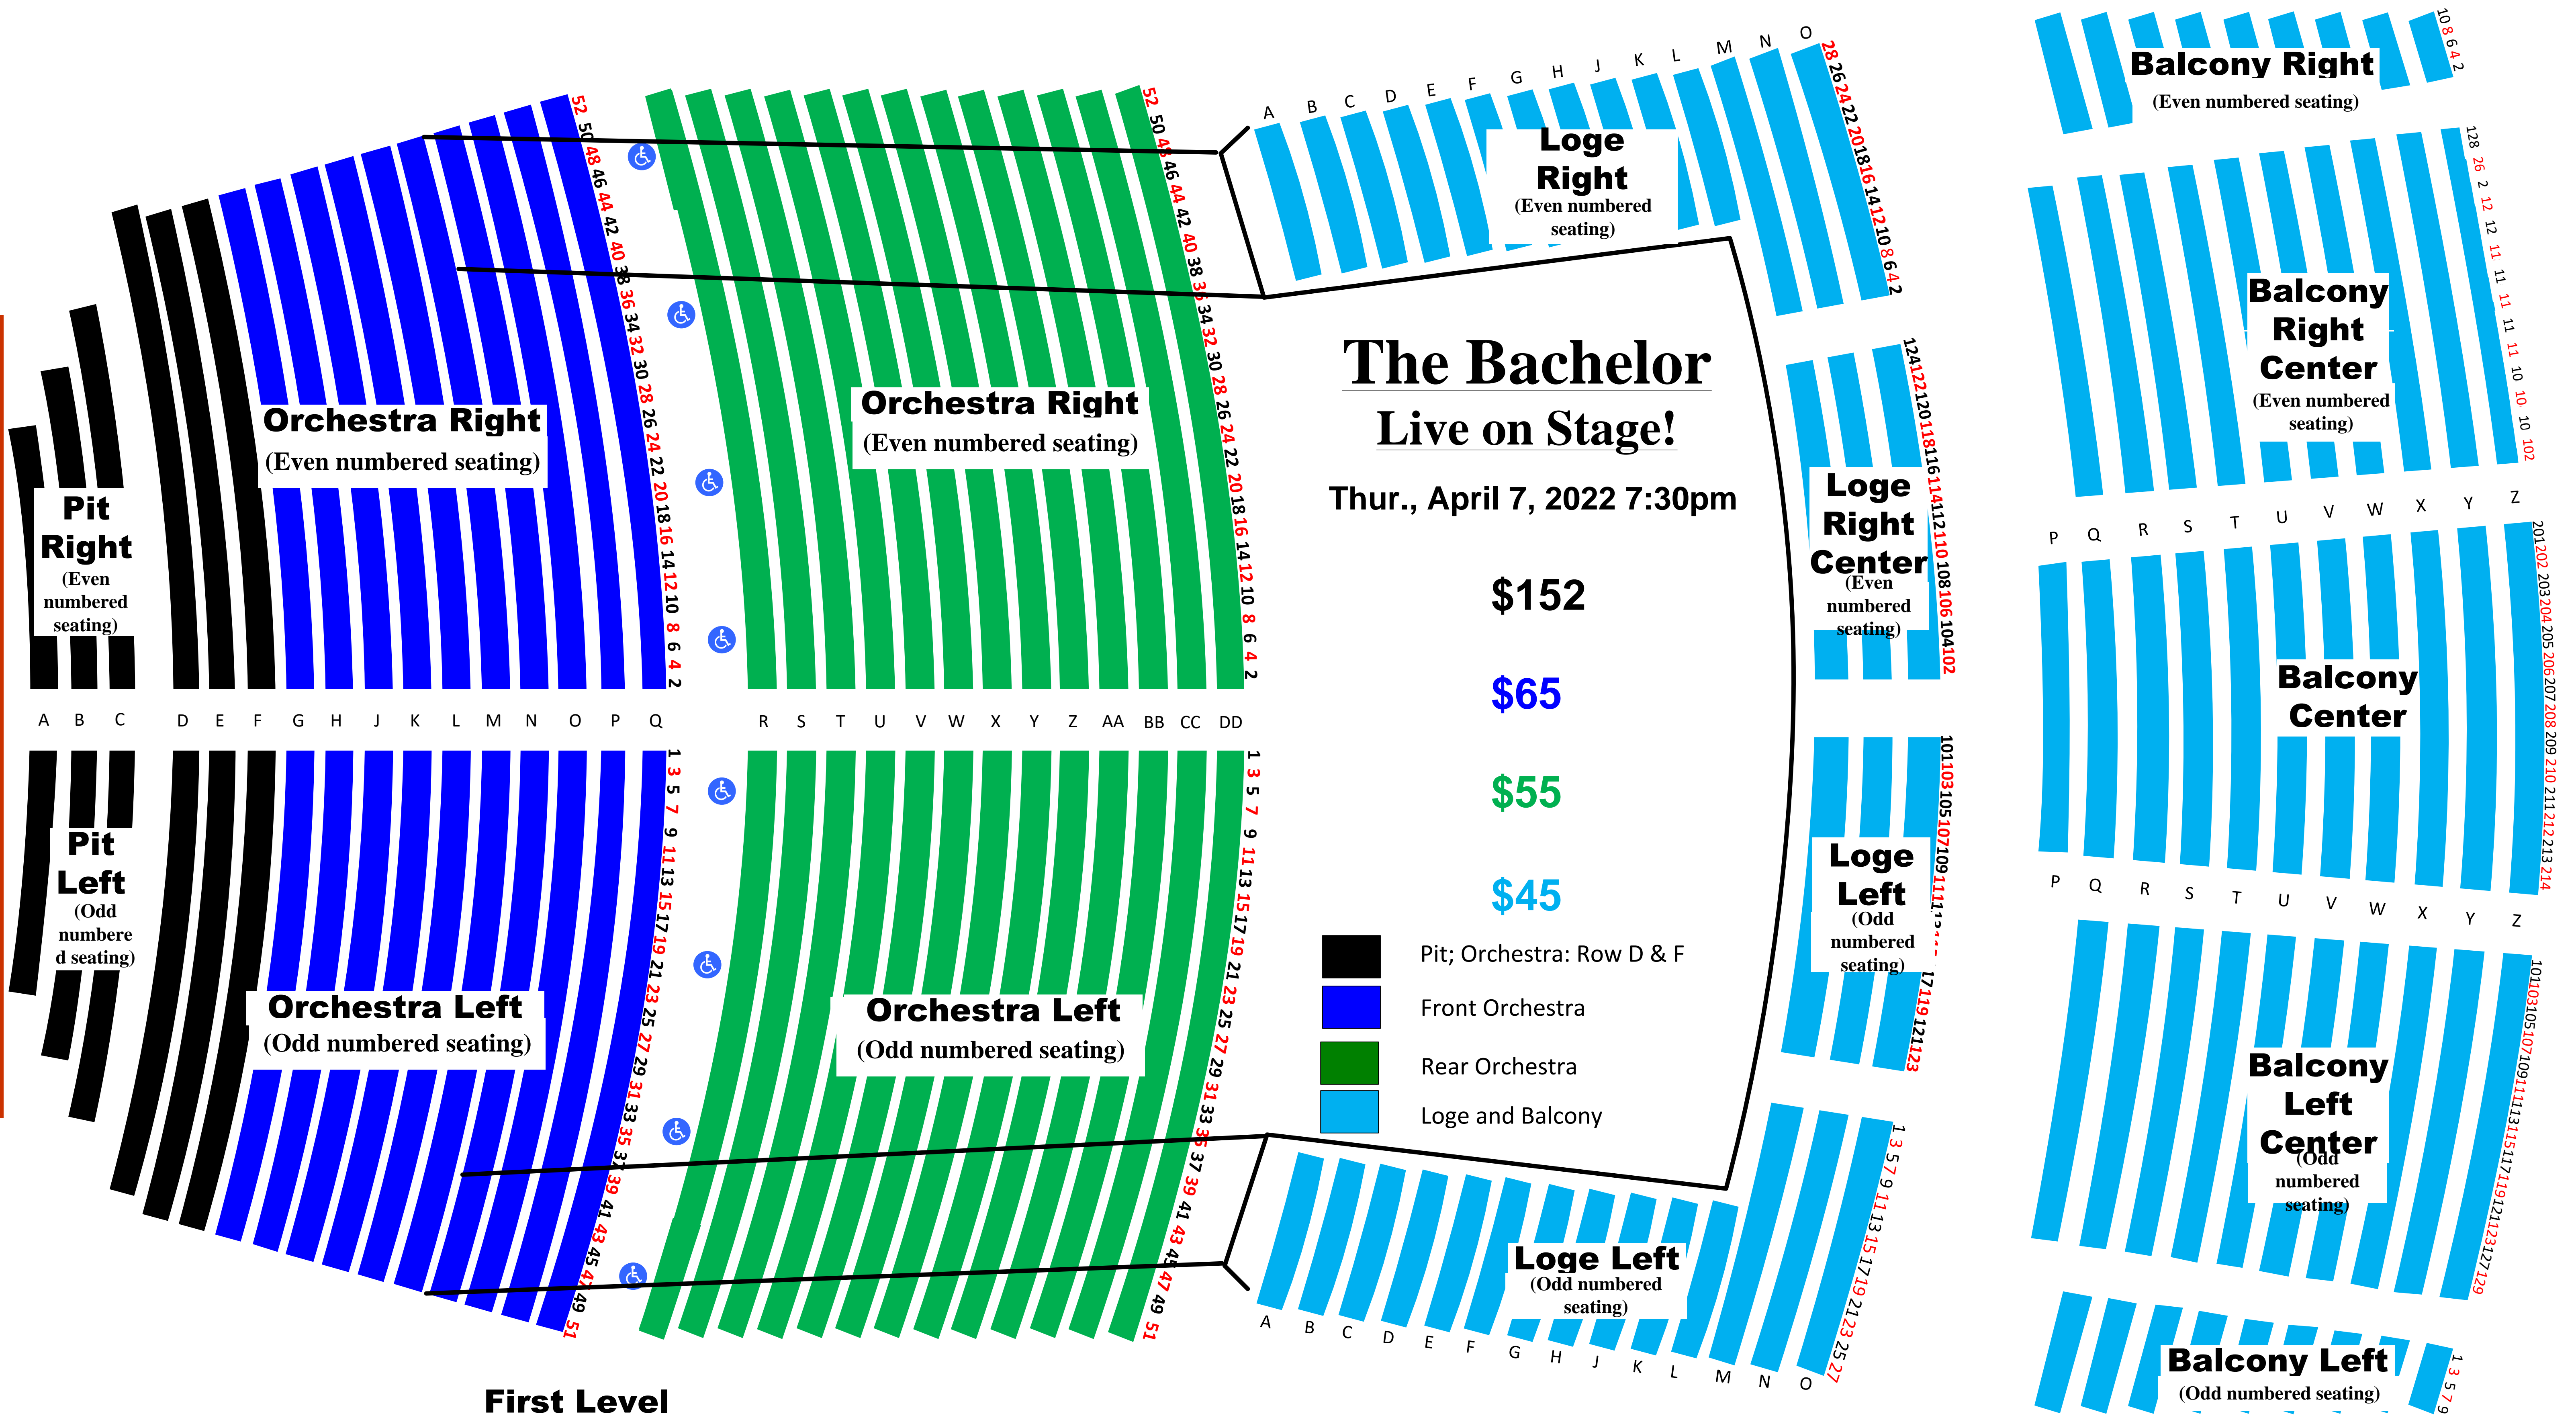

# BERGLUND PERFORMING ARTS THEATRE

**STAGE**

## The Bachelor Live on Stage!

Thur., April 7, 2022 7:30pm

- \$152**
- \$65**
- \$55**
- \$45**

- Pit; Orchestra: Row D & F
- Front Orchestra
- Rear Orchestra
- Loge and Balcony

**First Level**

**Second Level**

**ADA seating in Orchestra Left & Right, Row R**

\*\*\*Note: Actual scaling may vary slightly due to Federal requirement that ADA seating be available for all price levels.\*\*\*