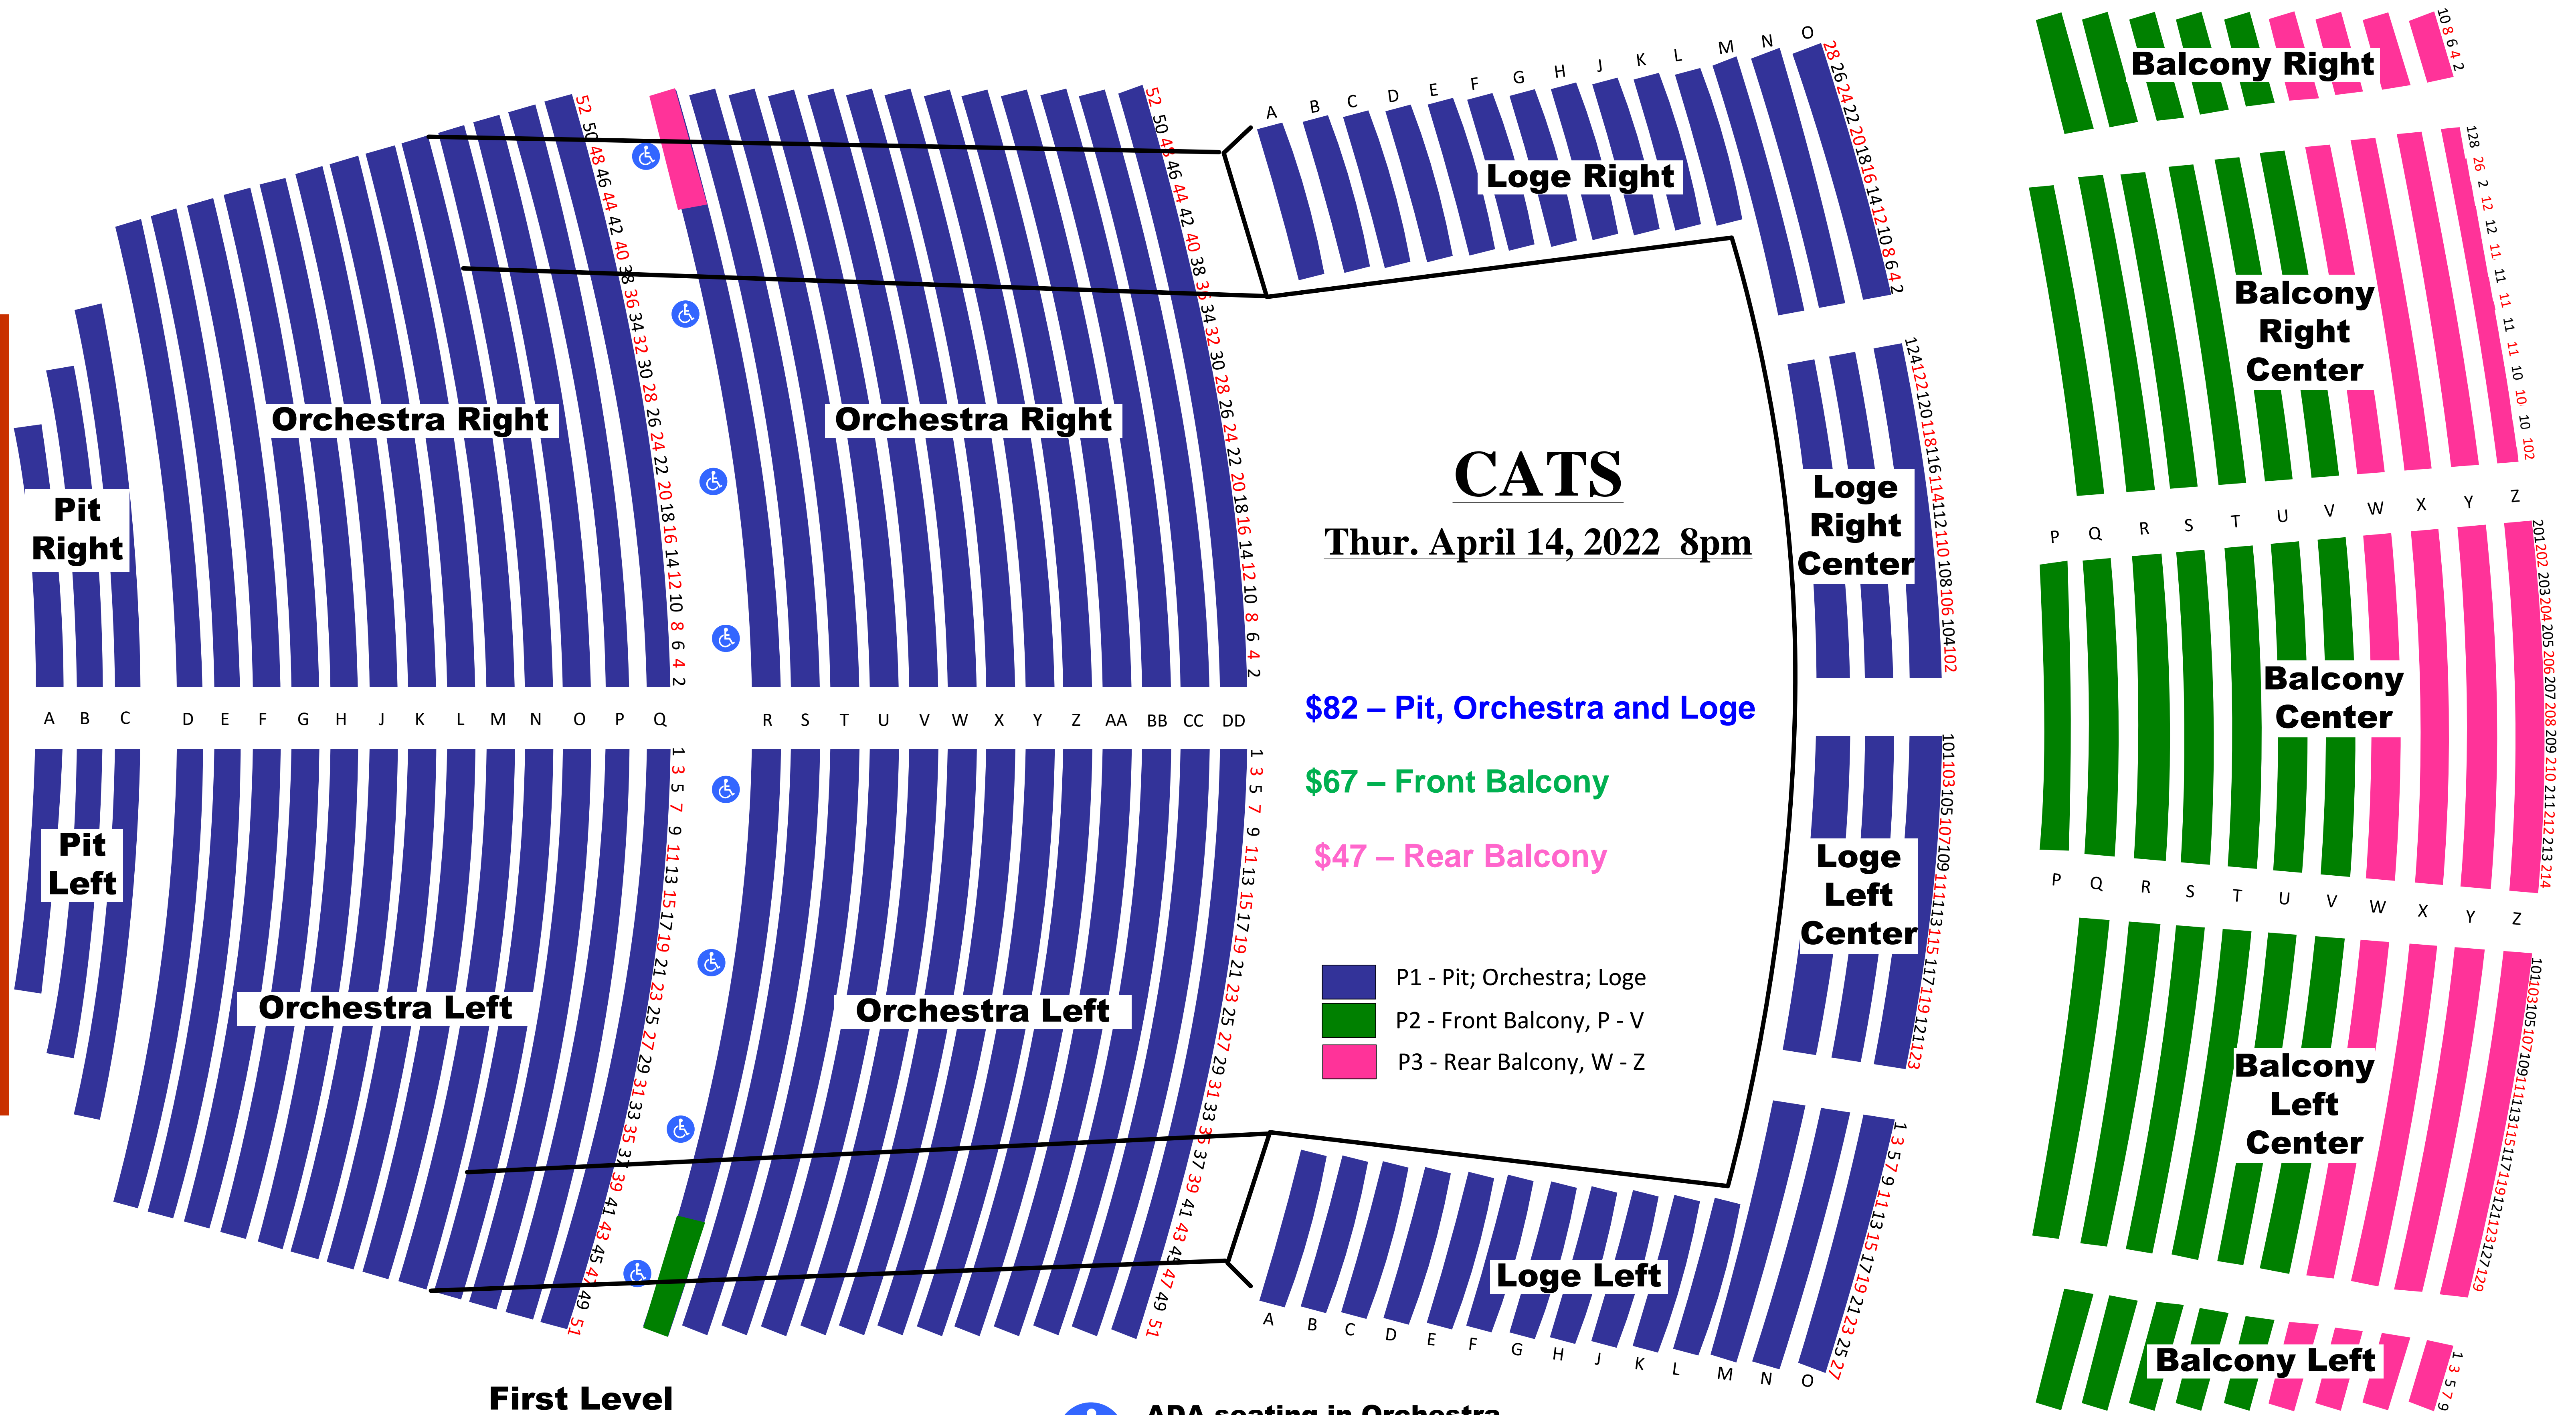

BERGLUND PERFORMING ARTS THEATRE

STAGE

First Level

Second Level

ADA seating in Orchestra Left & Right, Row R
 Note: Actual scaling may vary slightly due to Federal requirement that ADA seating be available for all price levels.