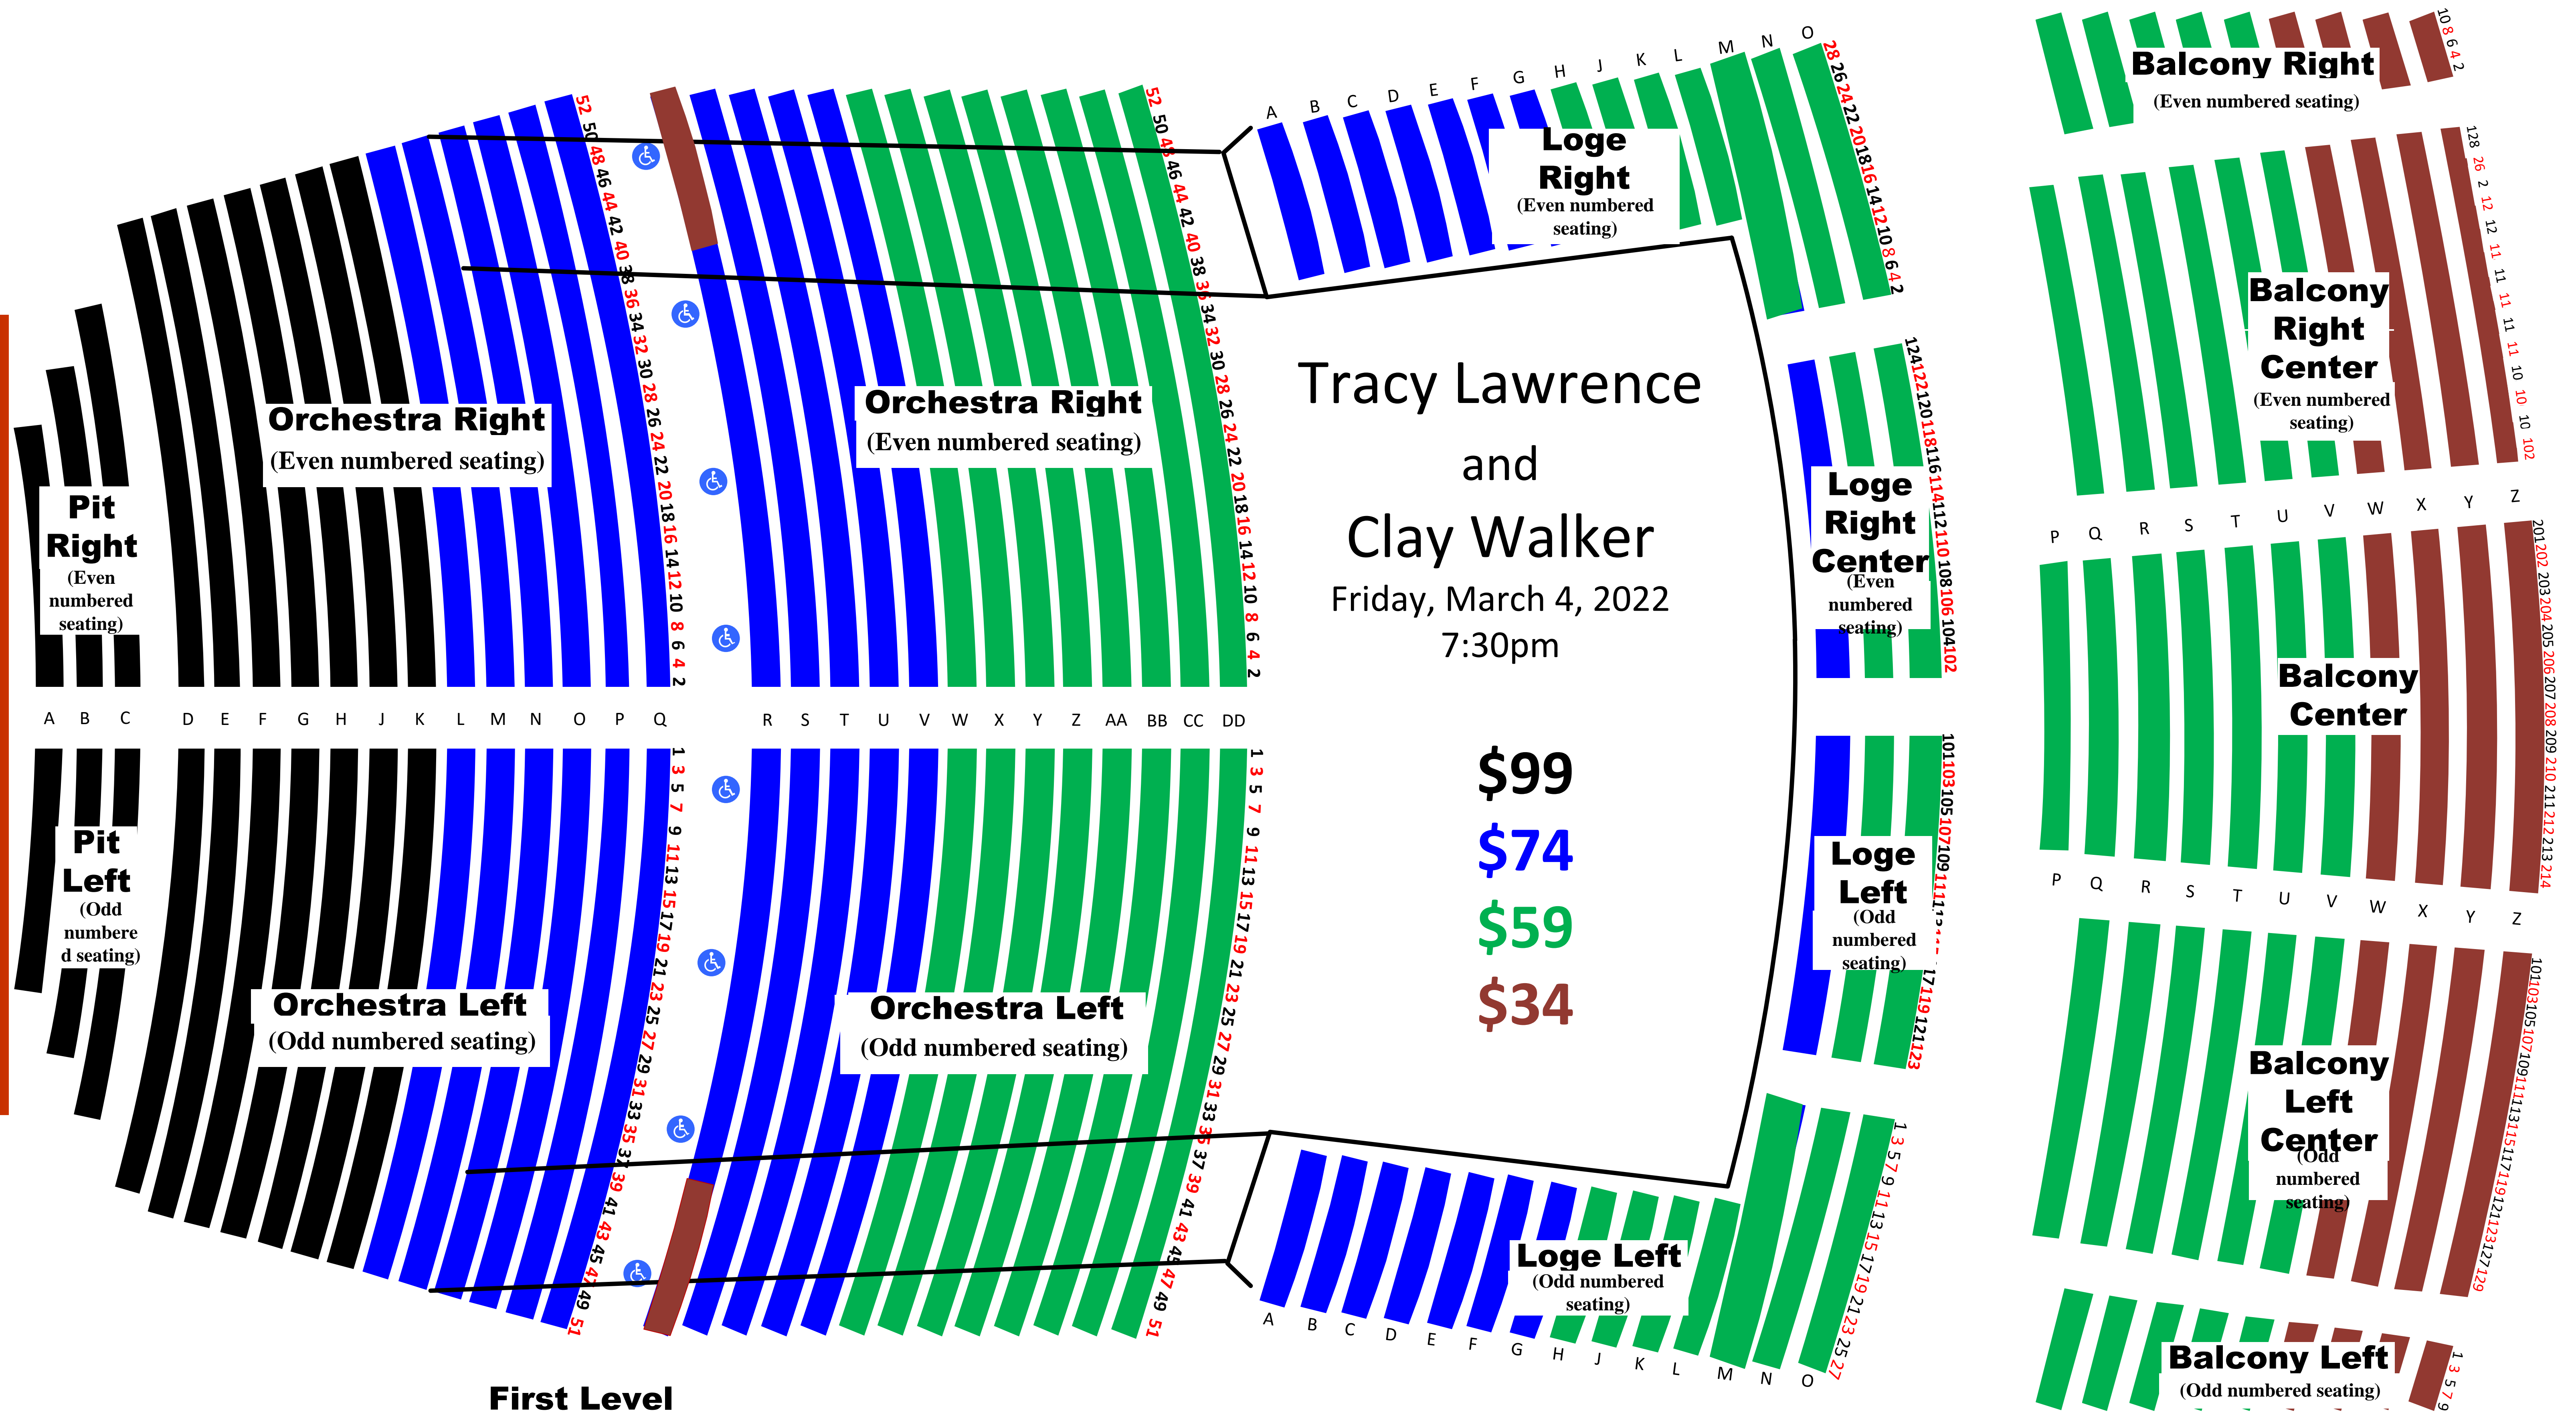

BERGLUND PERFORMING ARTS THEATRE

STAGE

Tracy Lawrence
and
Clay Walker
Friday, March 4, 2022
7:30pm

\$99
\$74
\$59
\$34

ADA seating in Orchestra Left & Right, Row R

Note: Actual scaling may vary slightly due to Federal requirement that ADA seating be available for all price levels.