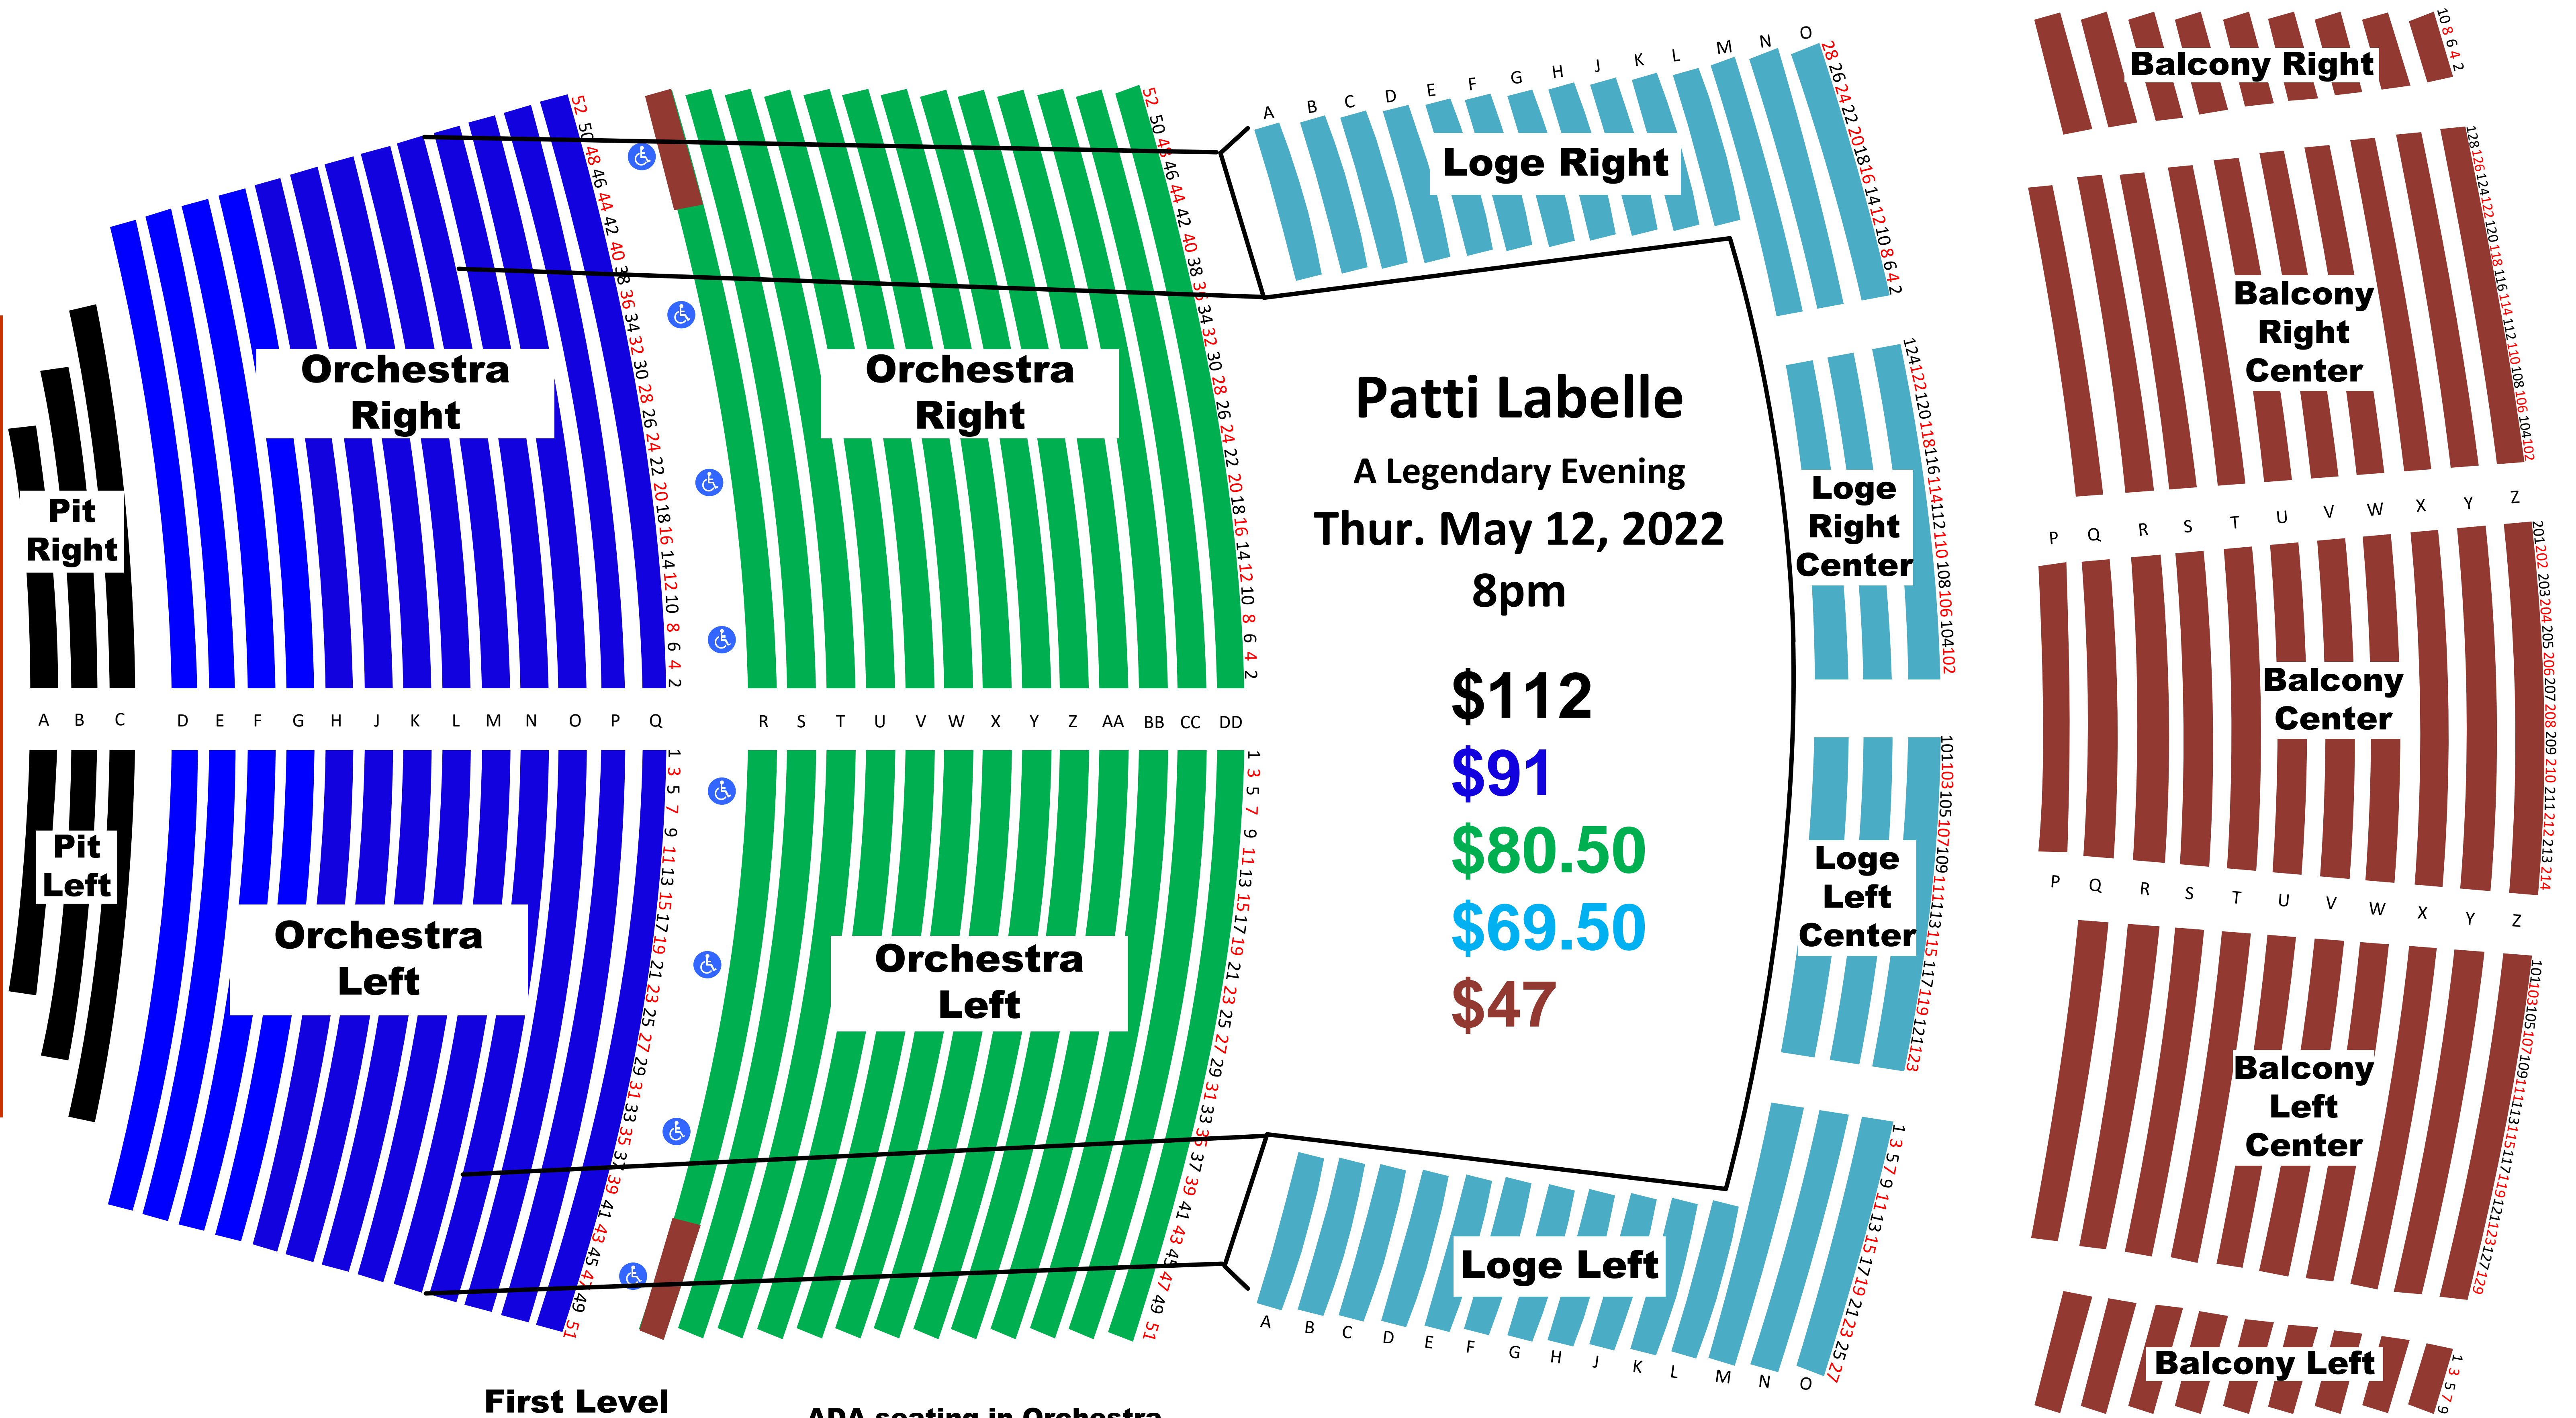

BERGLUND PERFORMING ARTS THEATRE

STAGE

Patti Labelle
 A Legendary Evening
 Thur. May 12, 2022
 8pm

\$112
\$91
\$80.50
\$69.50
\$47

First Level

Second Level

 **ADA seating in Orchestra Left & Right, Row R**
 Note: Actual scaling may vary slightly due to Federal requirement that ADA seating be available for all price levels.