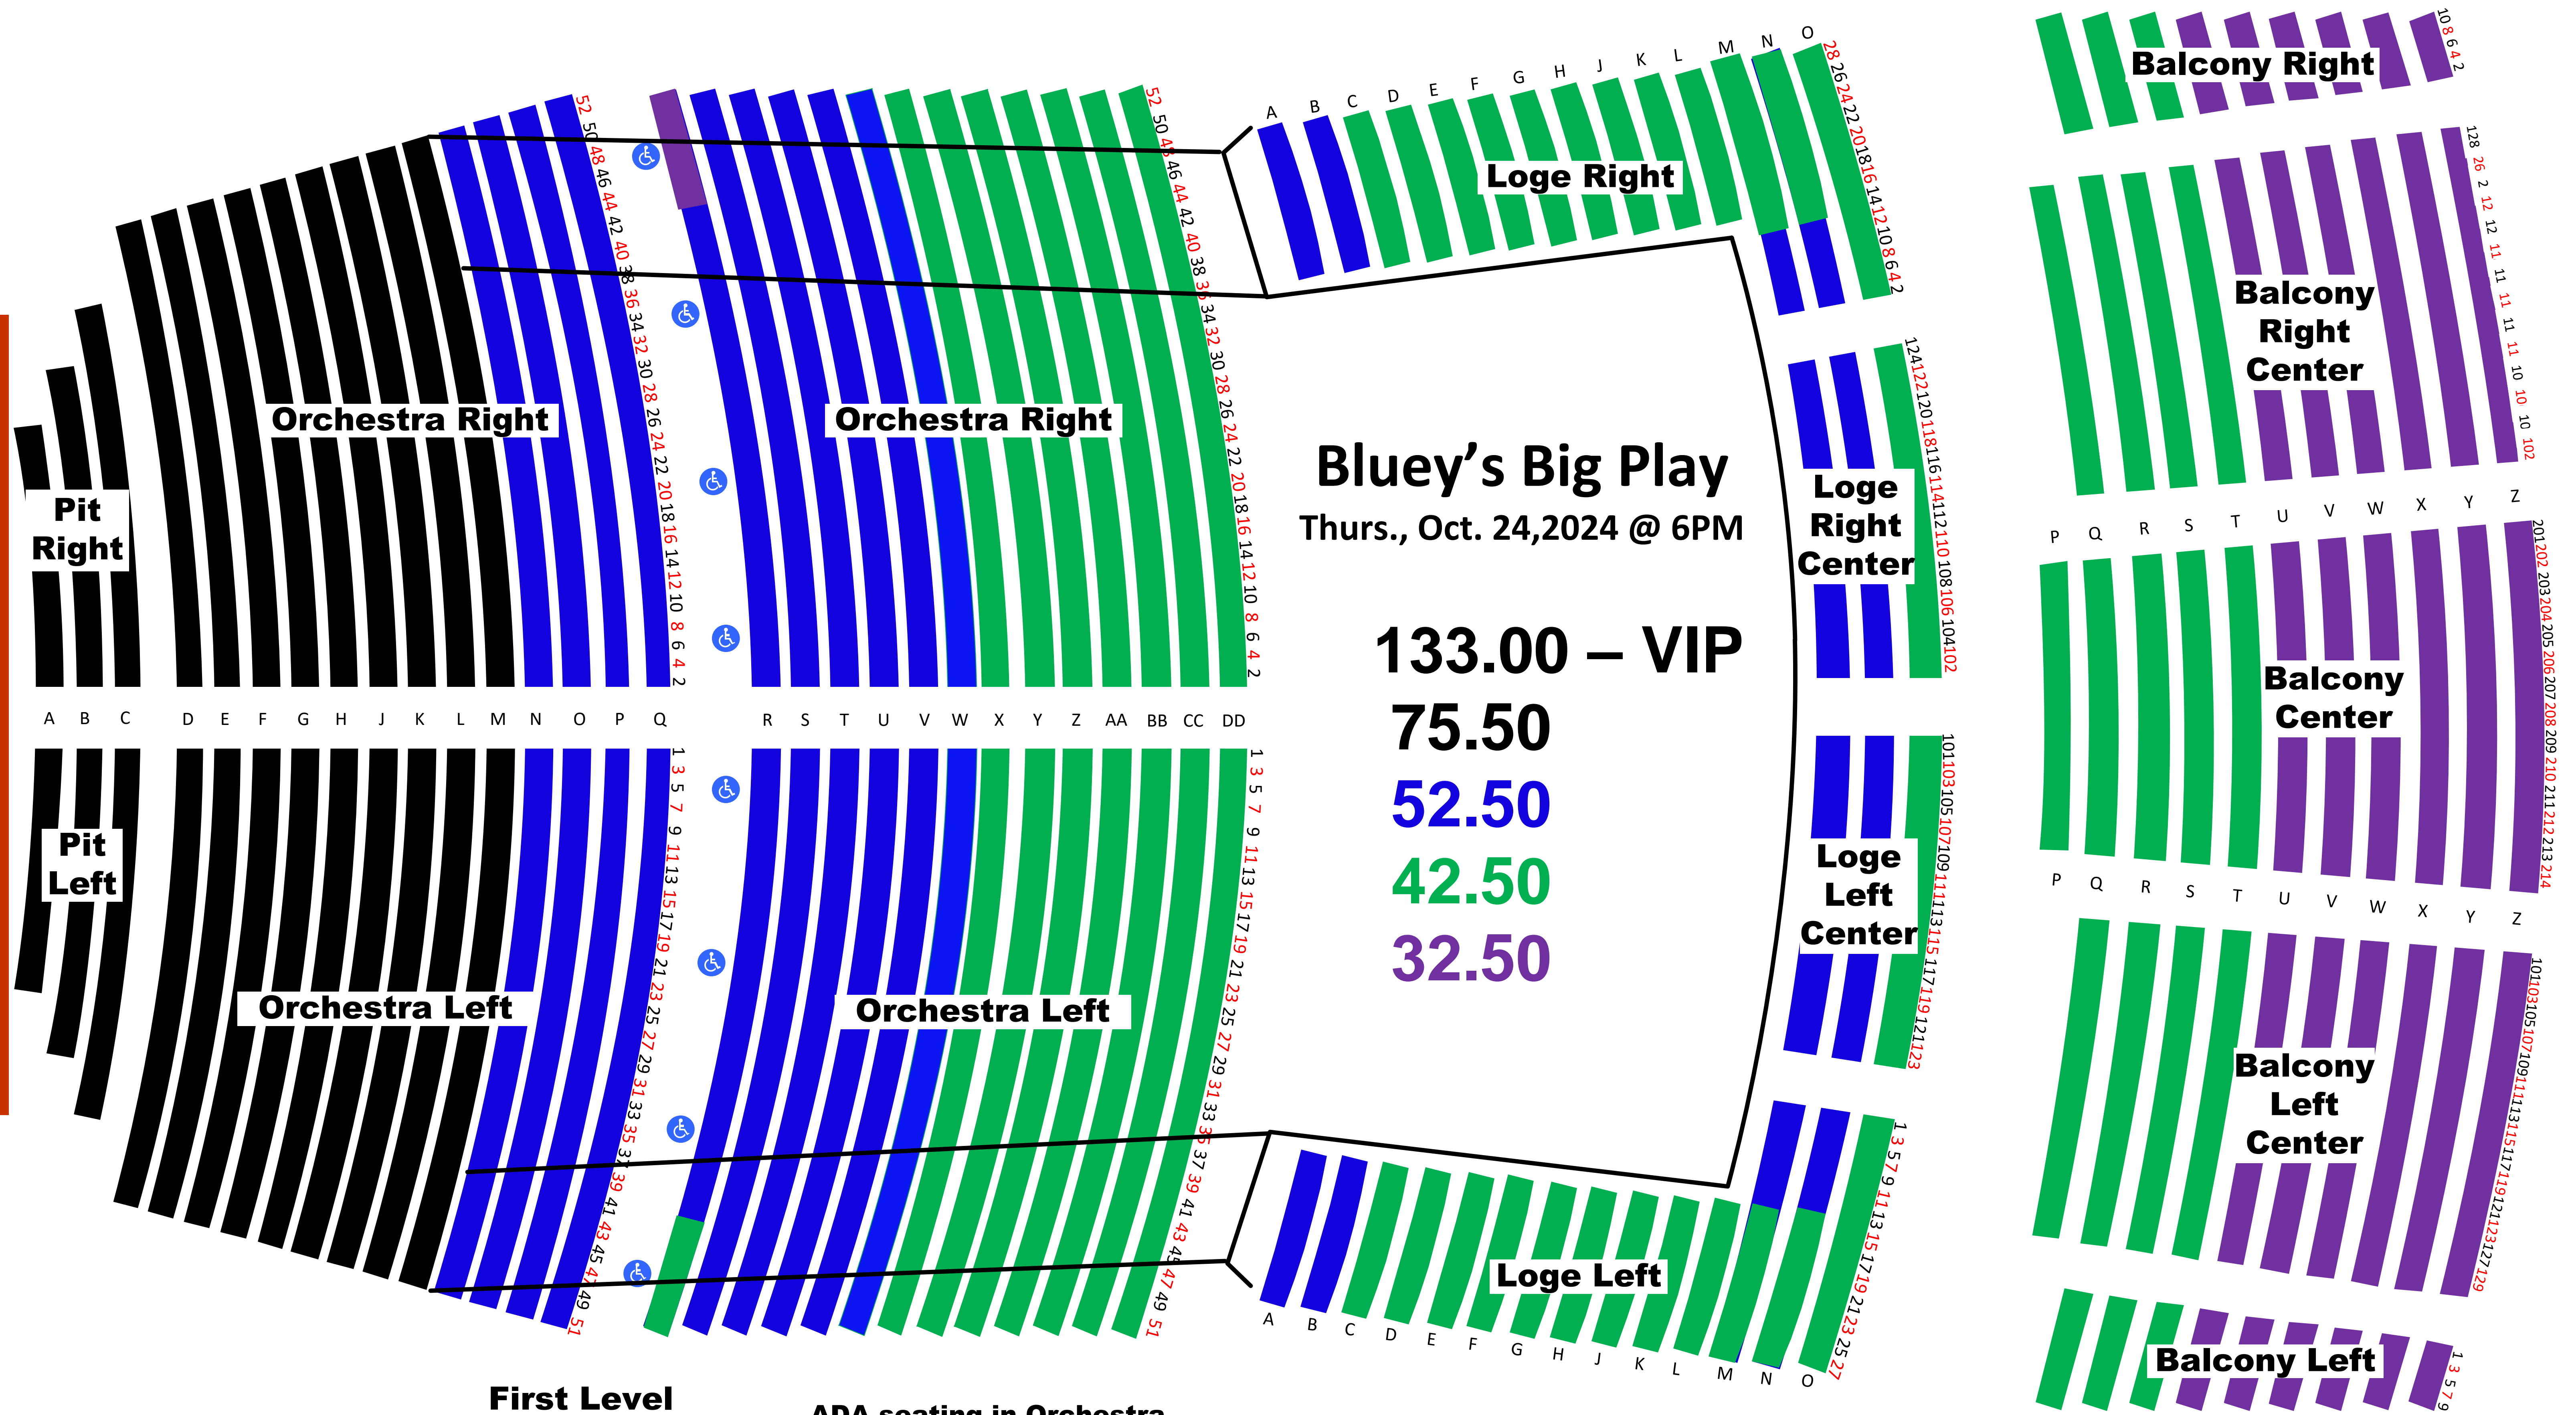

BERGLUND PERFORMING ARTS THEATRE

STAGE

ADA seating in Orchestra Left & Right, Row R
Note: Actual scaling may vary slightly due to Federal requirement that ADA seating be available for all price levels.