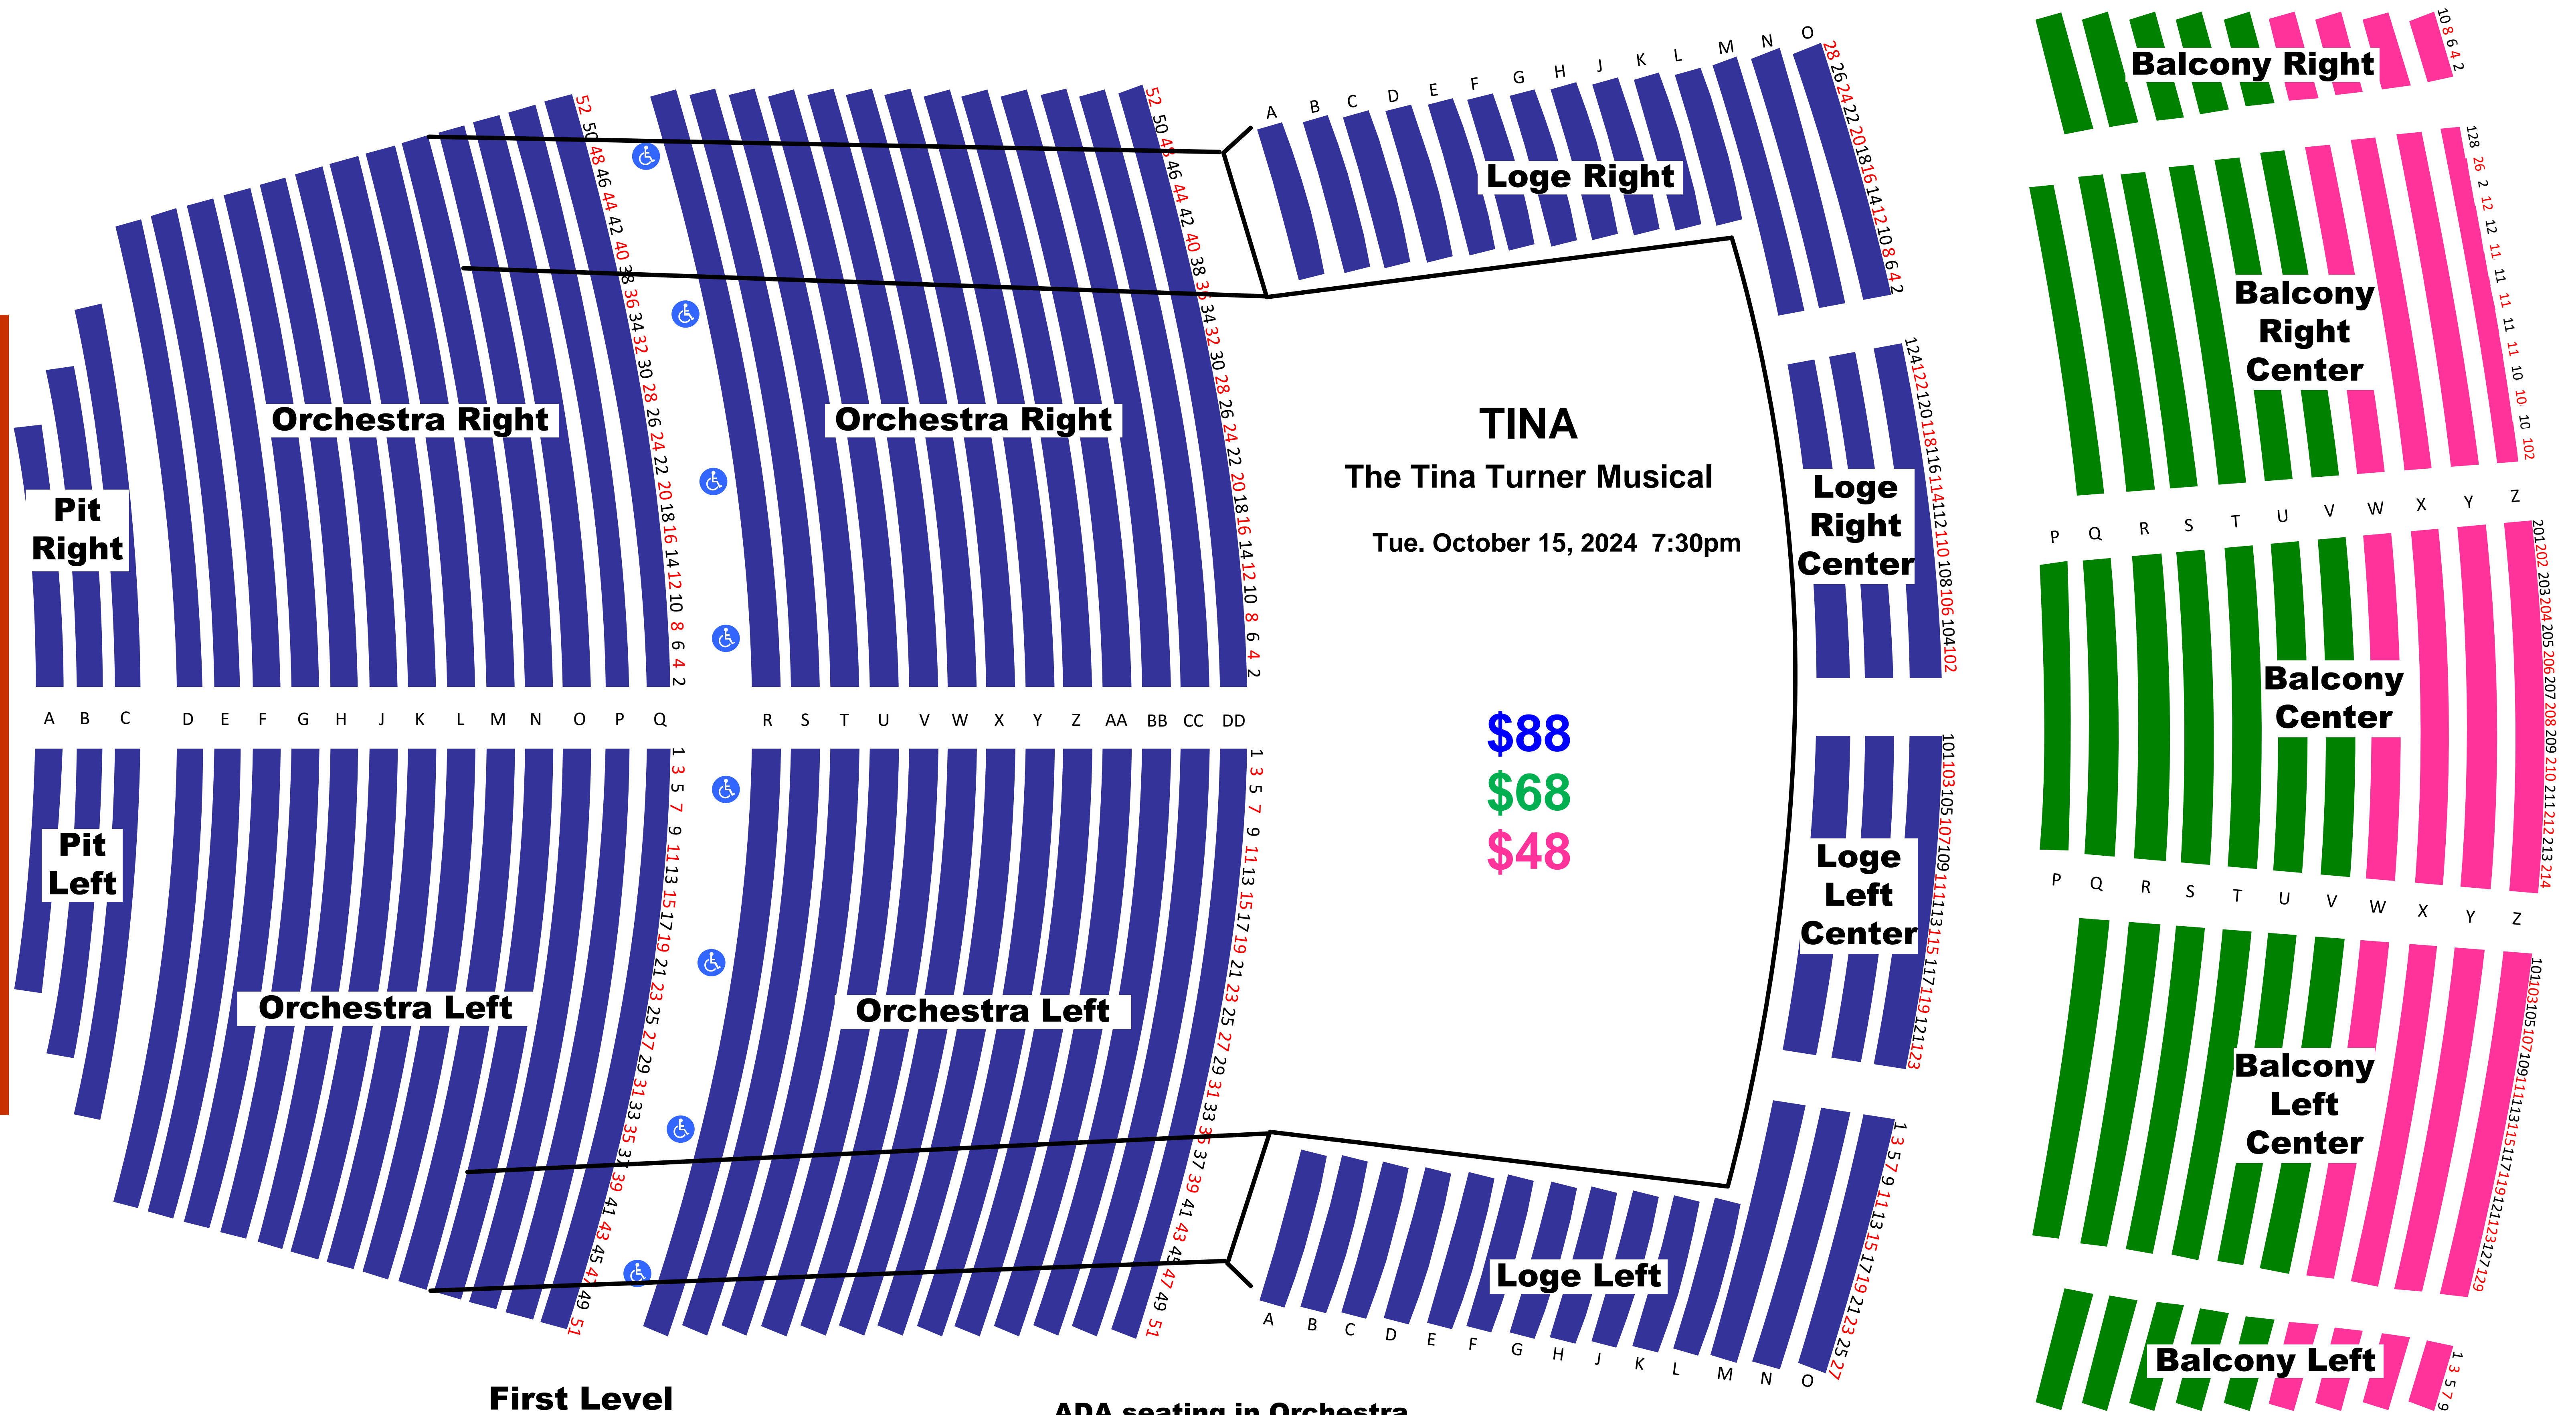

BERGLUND PERFORMING ARTS THEATRE

STAGE

TINA
The Tina Turner Musical
Tue. October 15, 2024 7:30pm

\$88
\$68
\$48

First Level

Second Level

 **ADA seating in Orchestra Left & Right, Row R**
Note: Actual scaling may vary slightly due to Federal requirement that ADA seating be available for all price levels.