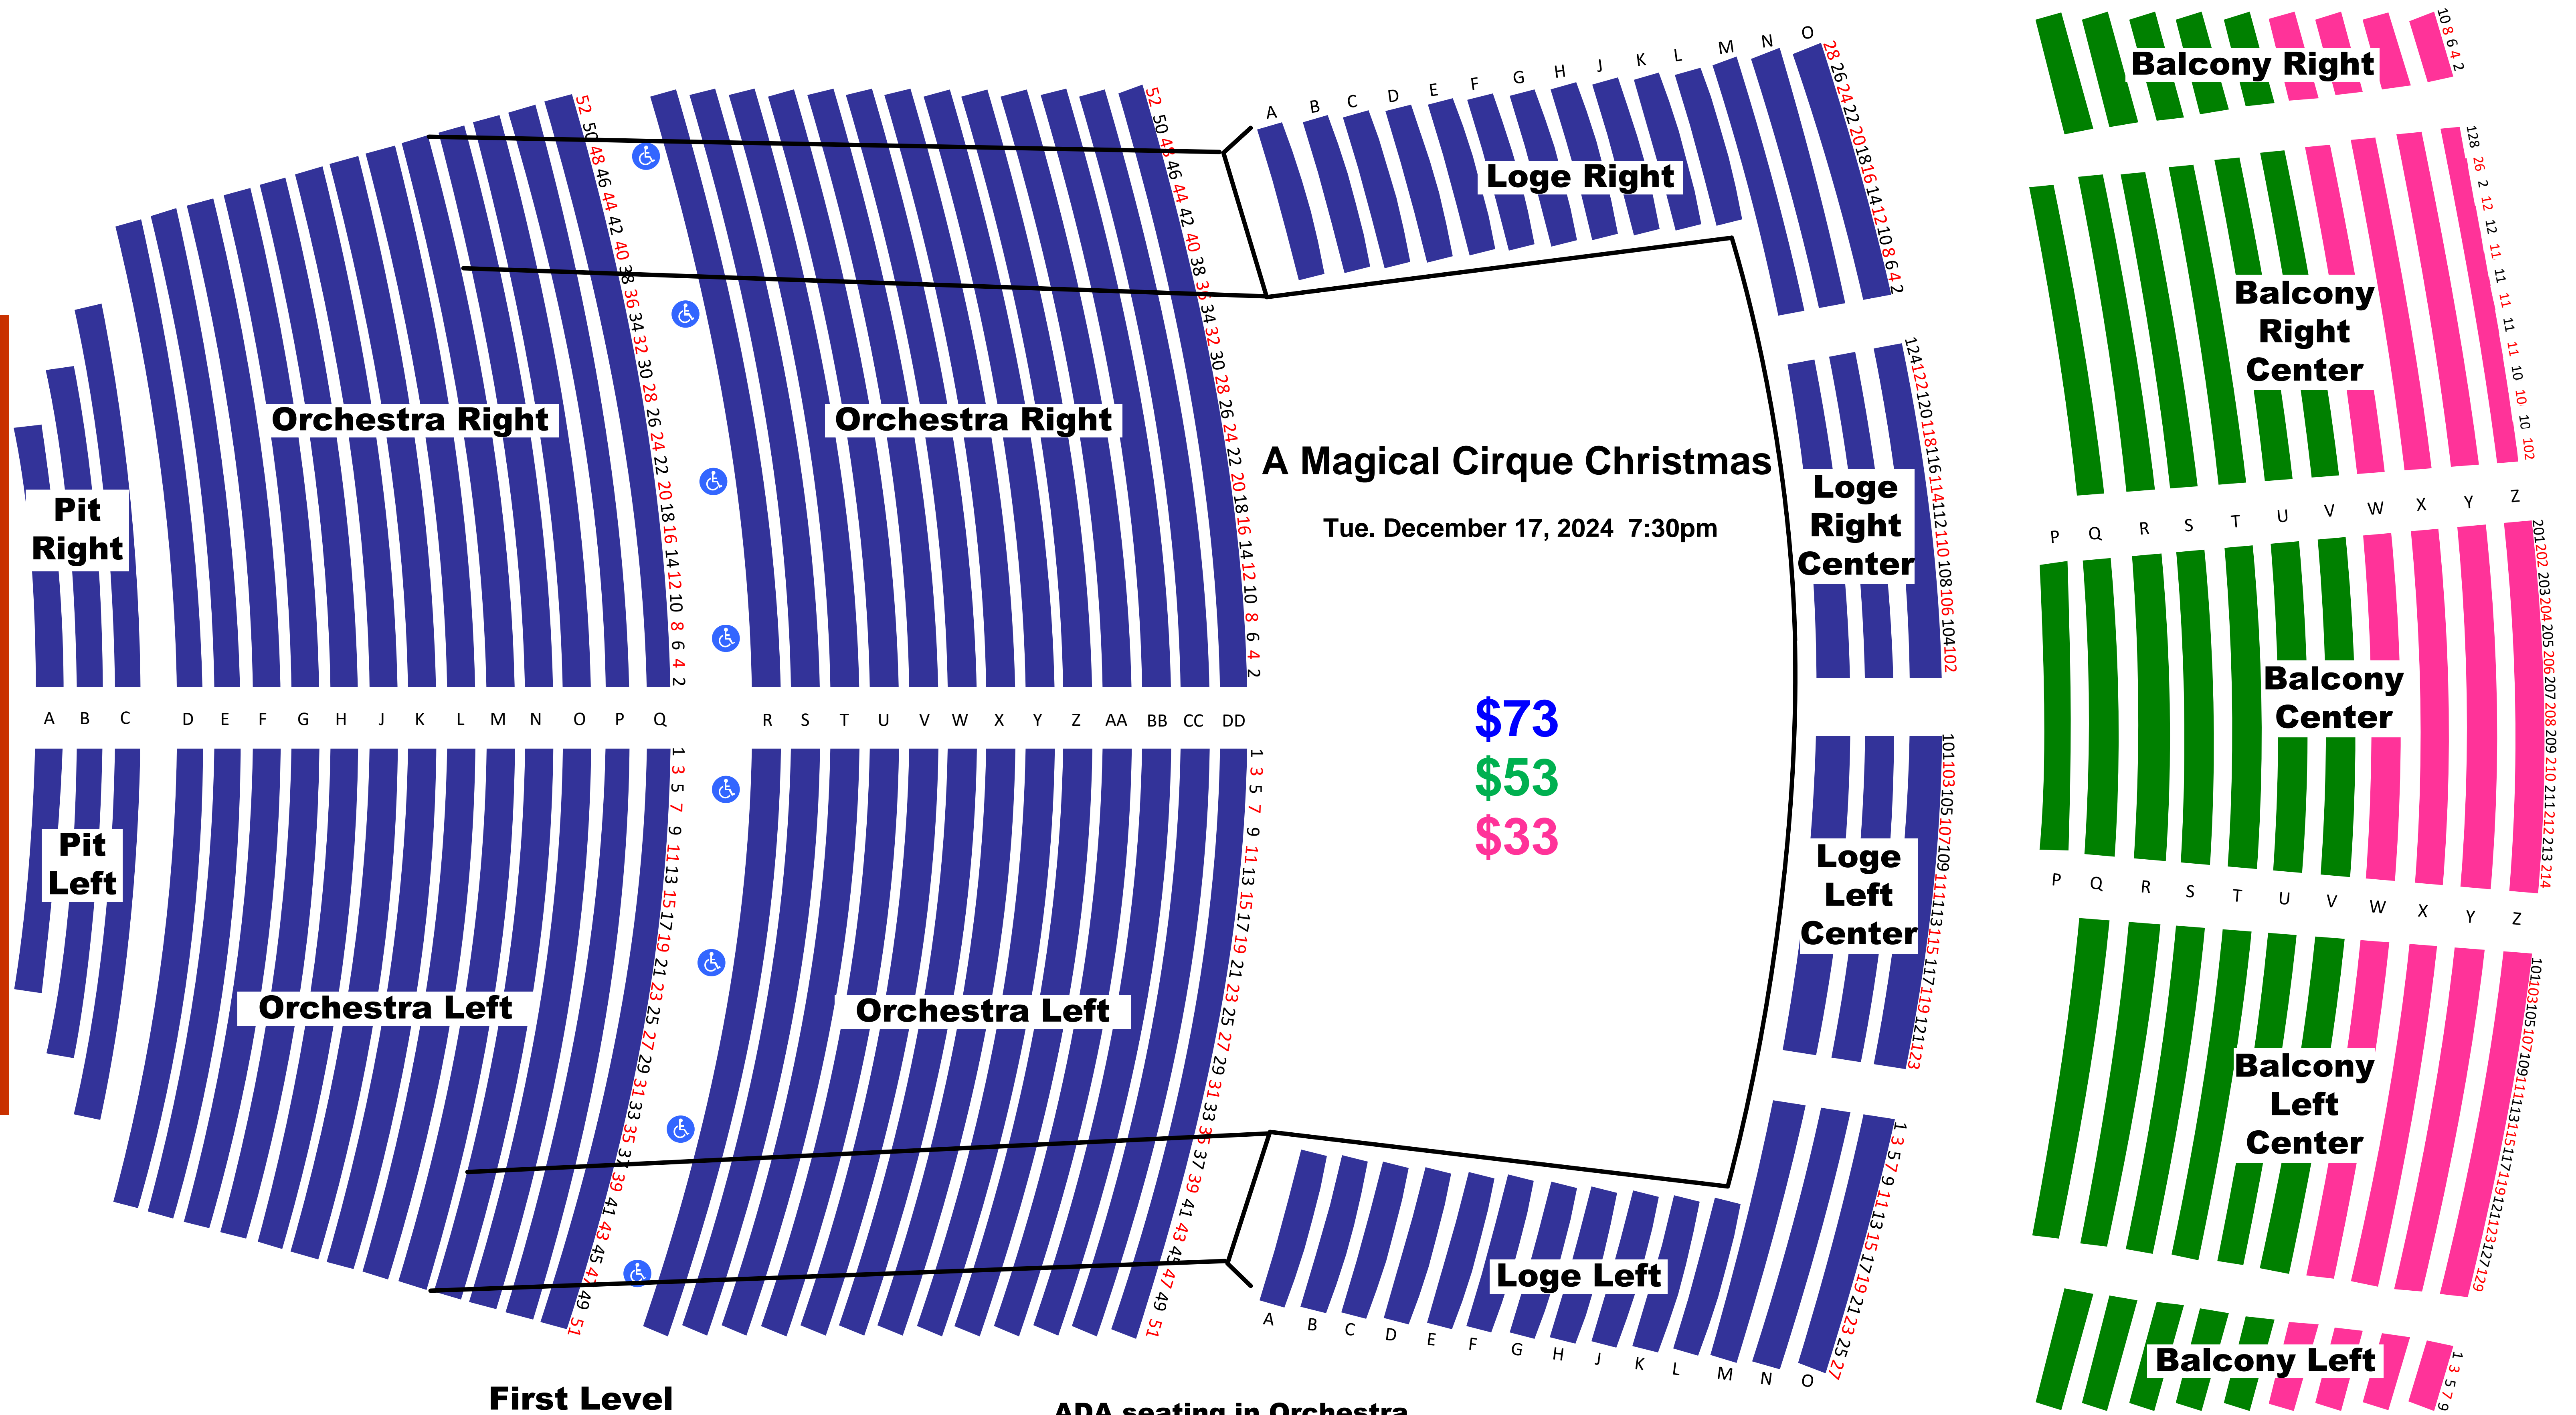

BERGLUND PERFORMING ARTS THEATRE

STAGE

First Level

Second Level

 **ADA seating in Orchestra Left & Right, Row R**
 Note: Actual scaling may vary slightly due to Federal requirement that ADA seating be available for all price levels.