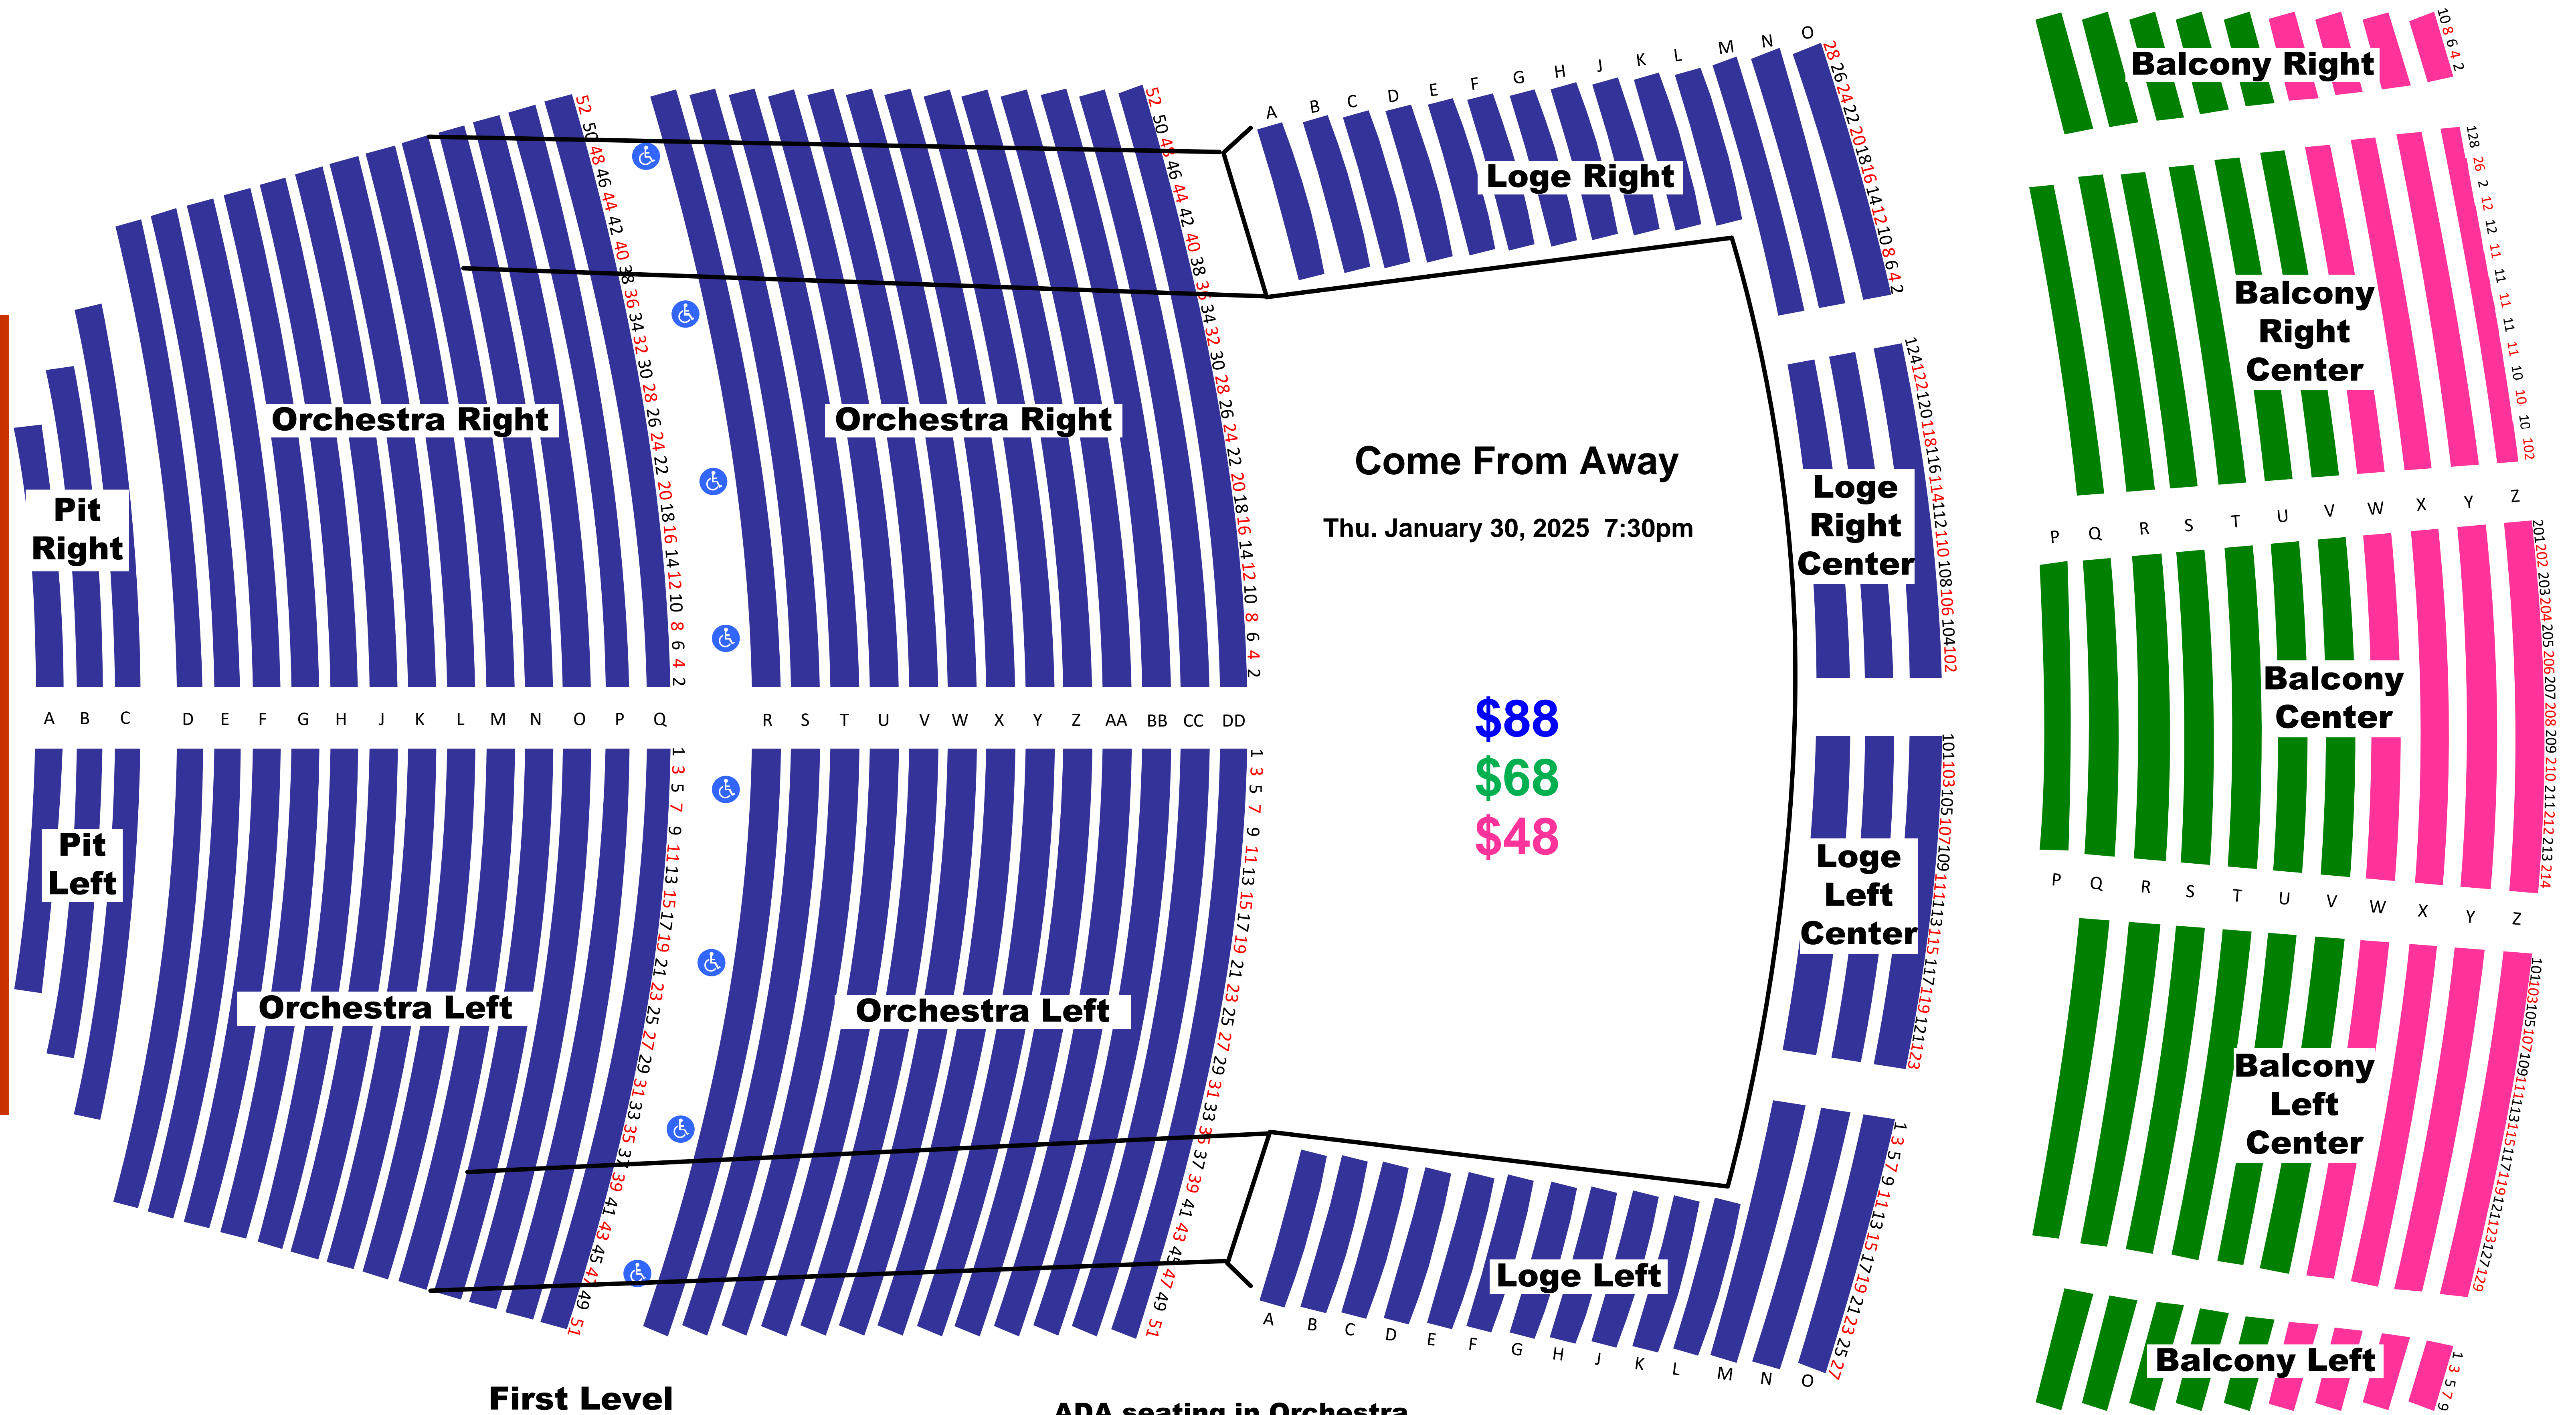

BERGLUND PERFORMING ARTS THEATRE

STAGE

First Level

Second Level

 **ADA seating in Orchestra Left & Right, Row R**
Note: Actual scaling may vary slightly due to Federal requirement that ADA seating be available for all price levels.