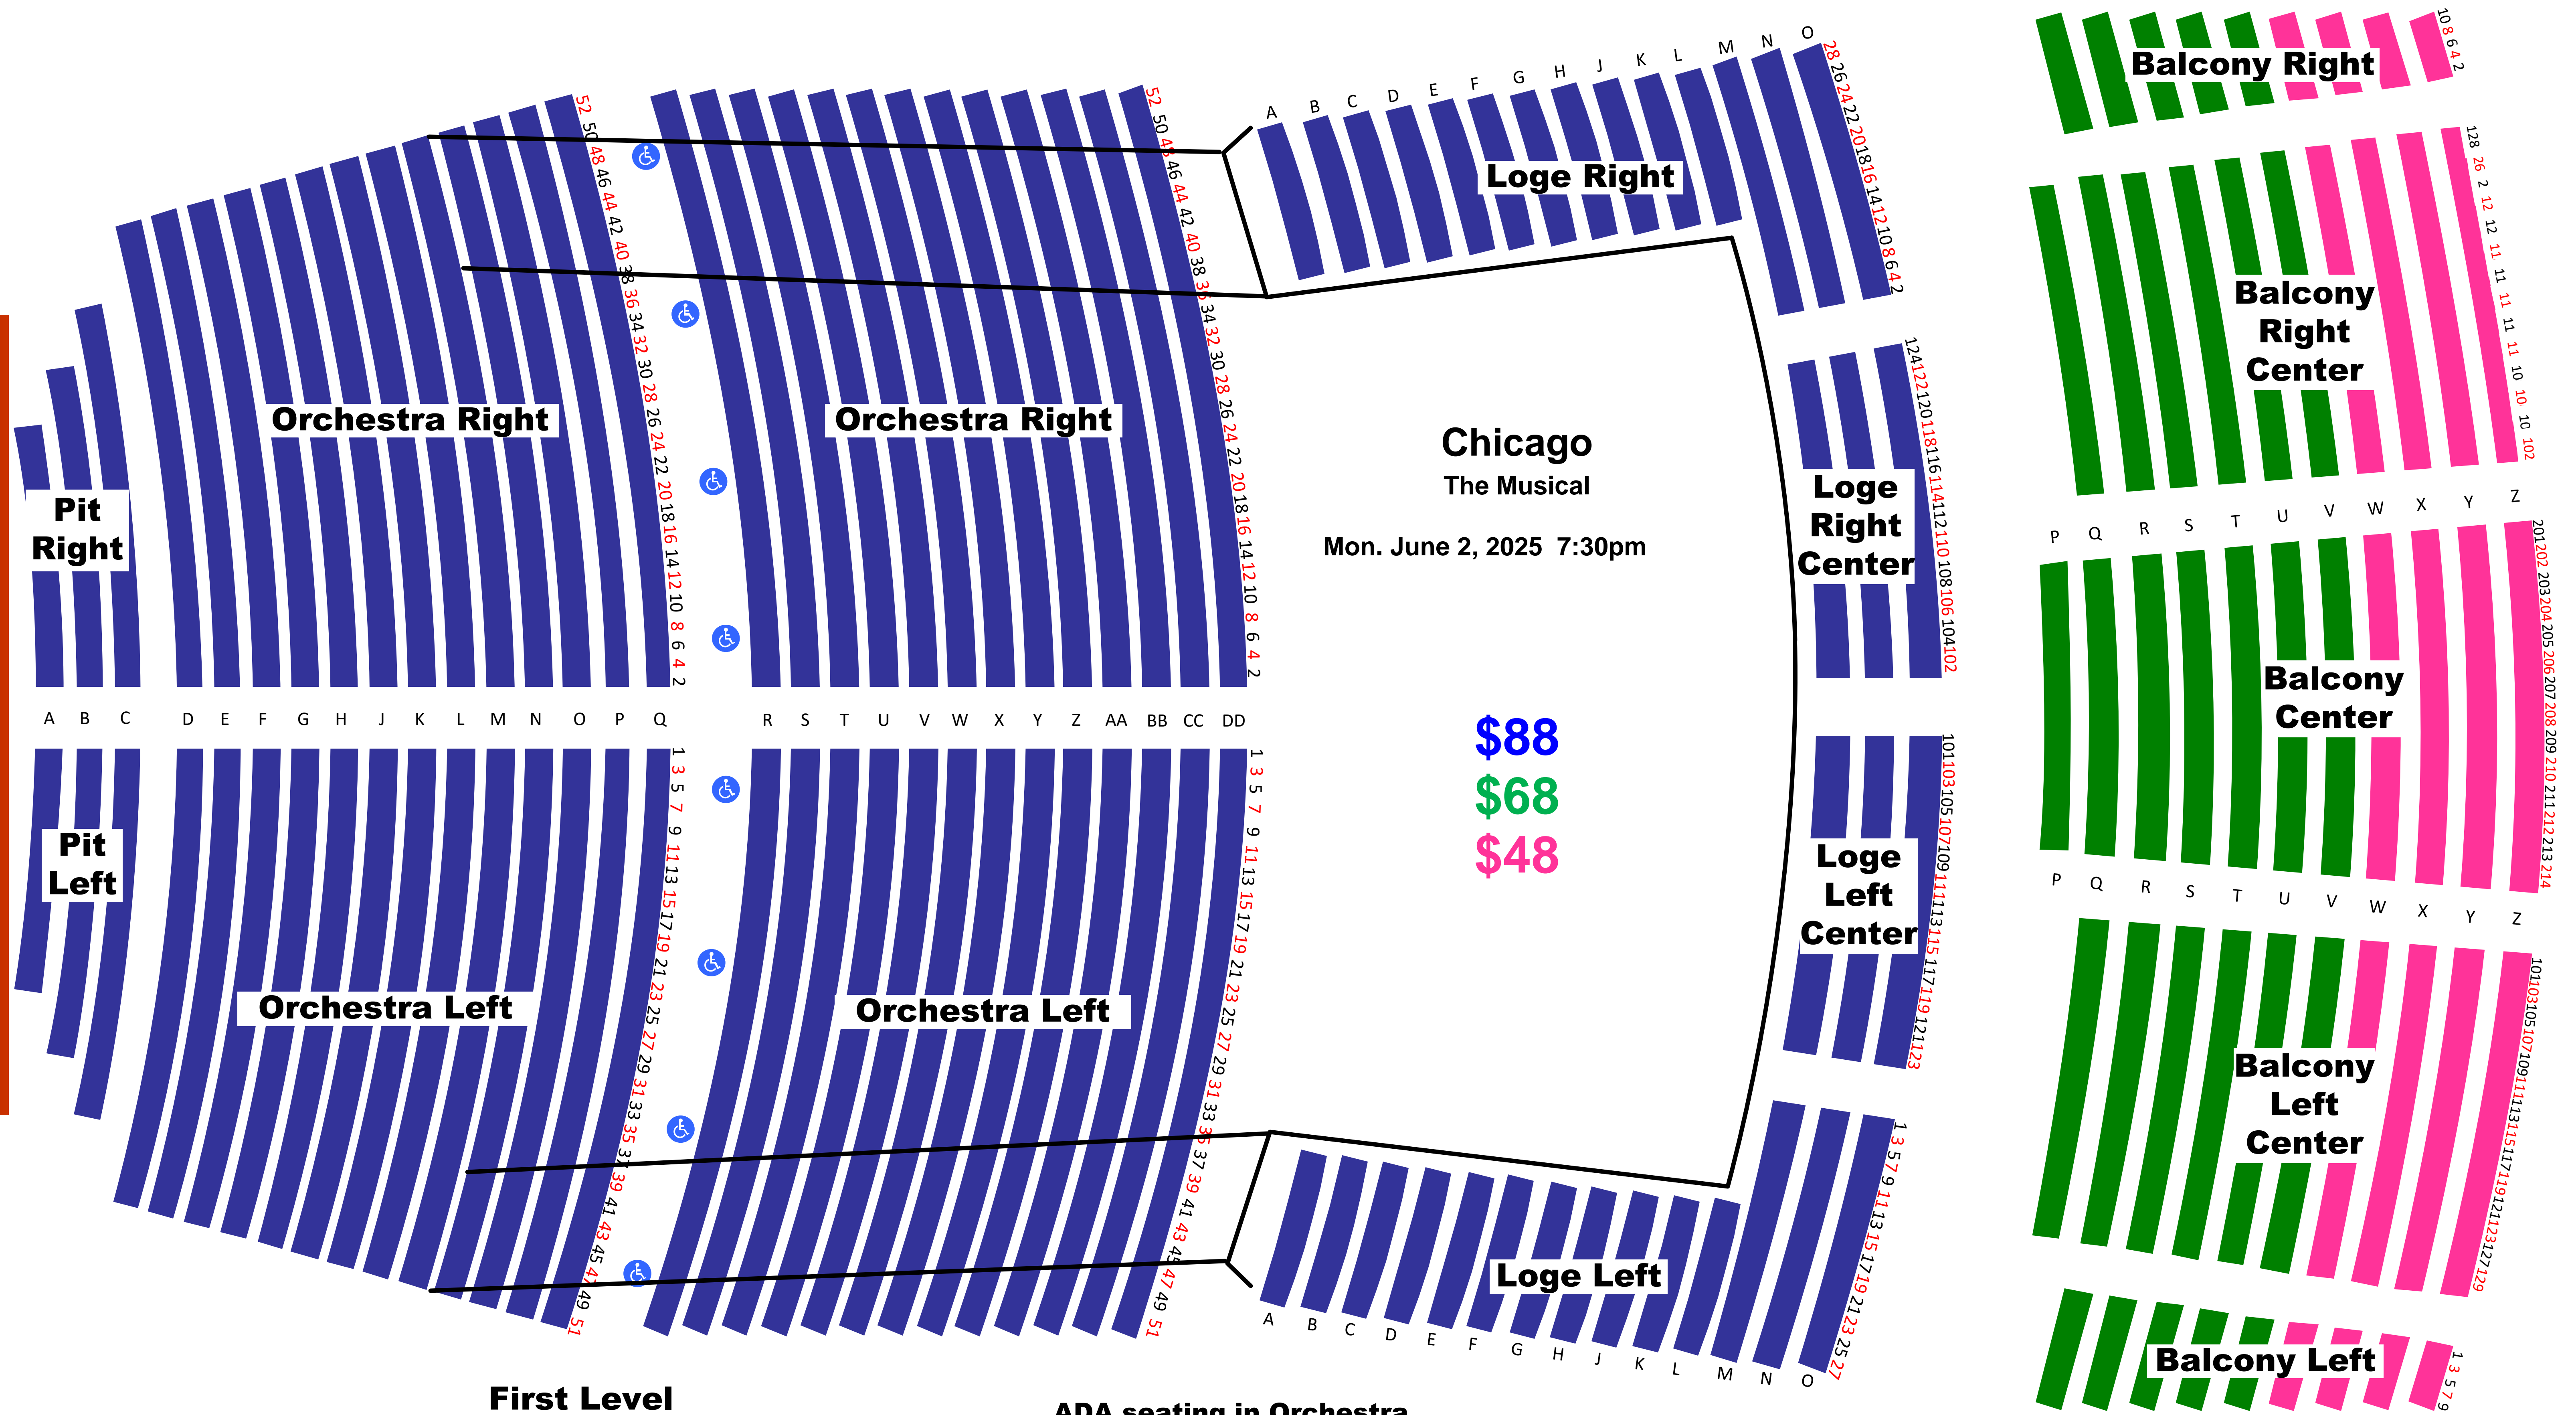

# BERGLUND PERFORMING ARTS THEATRE

**STAGE**

**ADA seating in Orchestra Left & Right, Row R**  
\*\*\*Note: Actual scaling may vary slightly due to Federal requirement that ADA seating be available for all price levels.\*\*\*