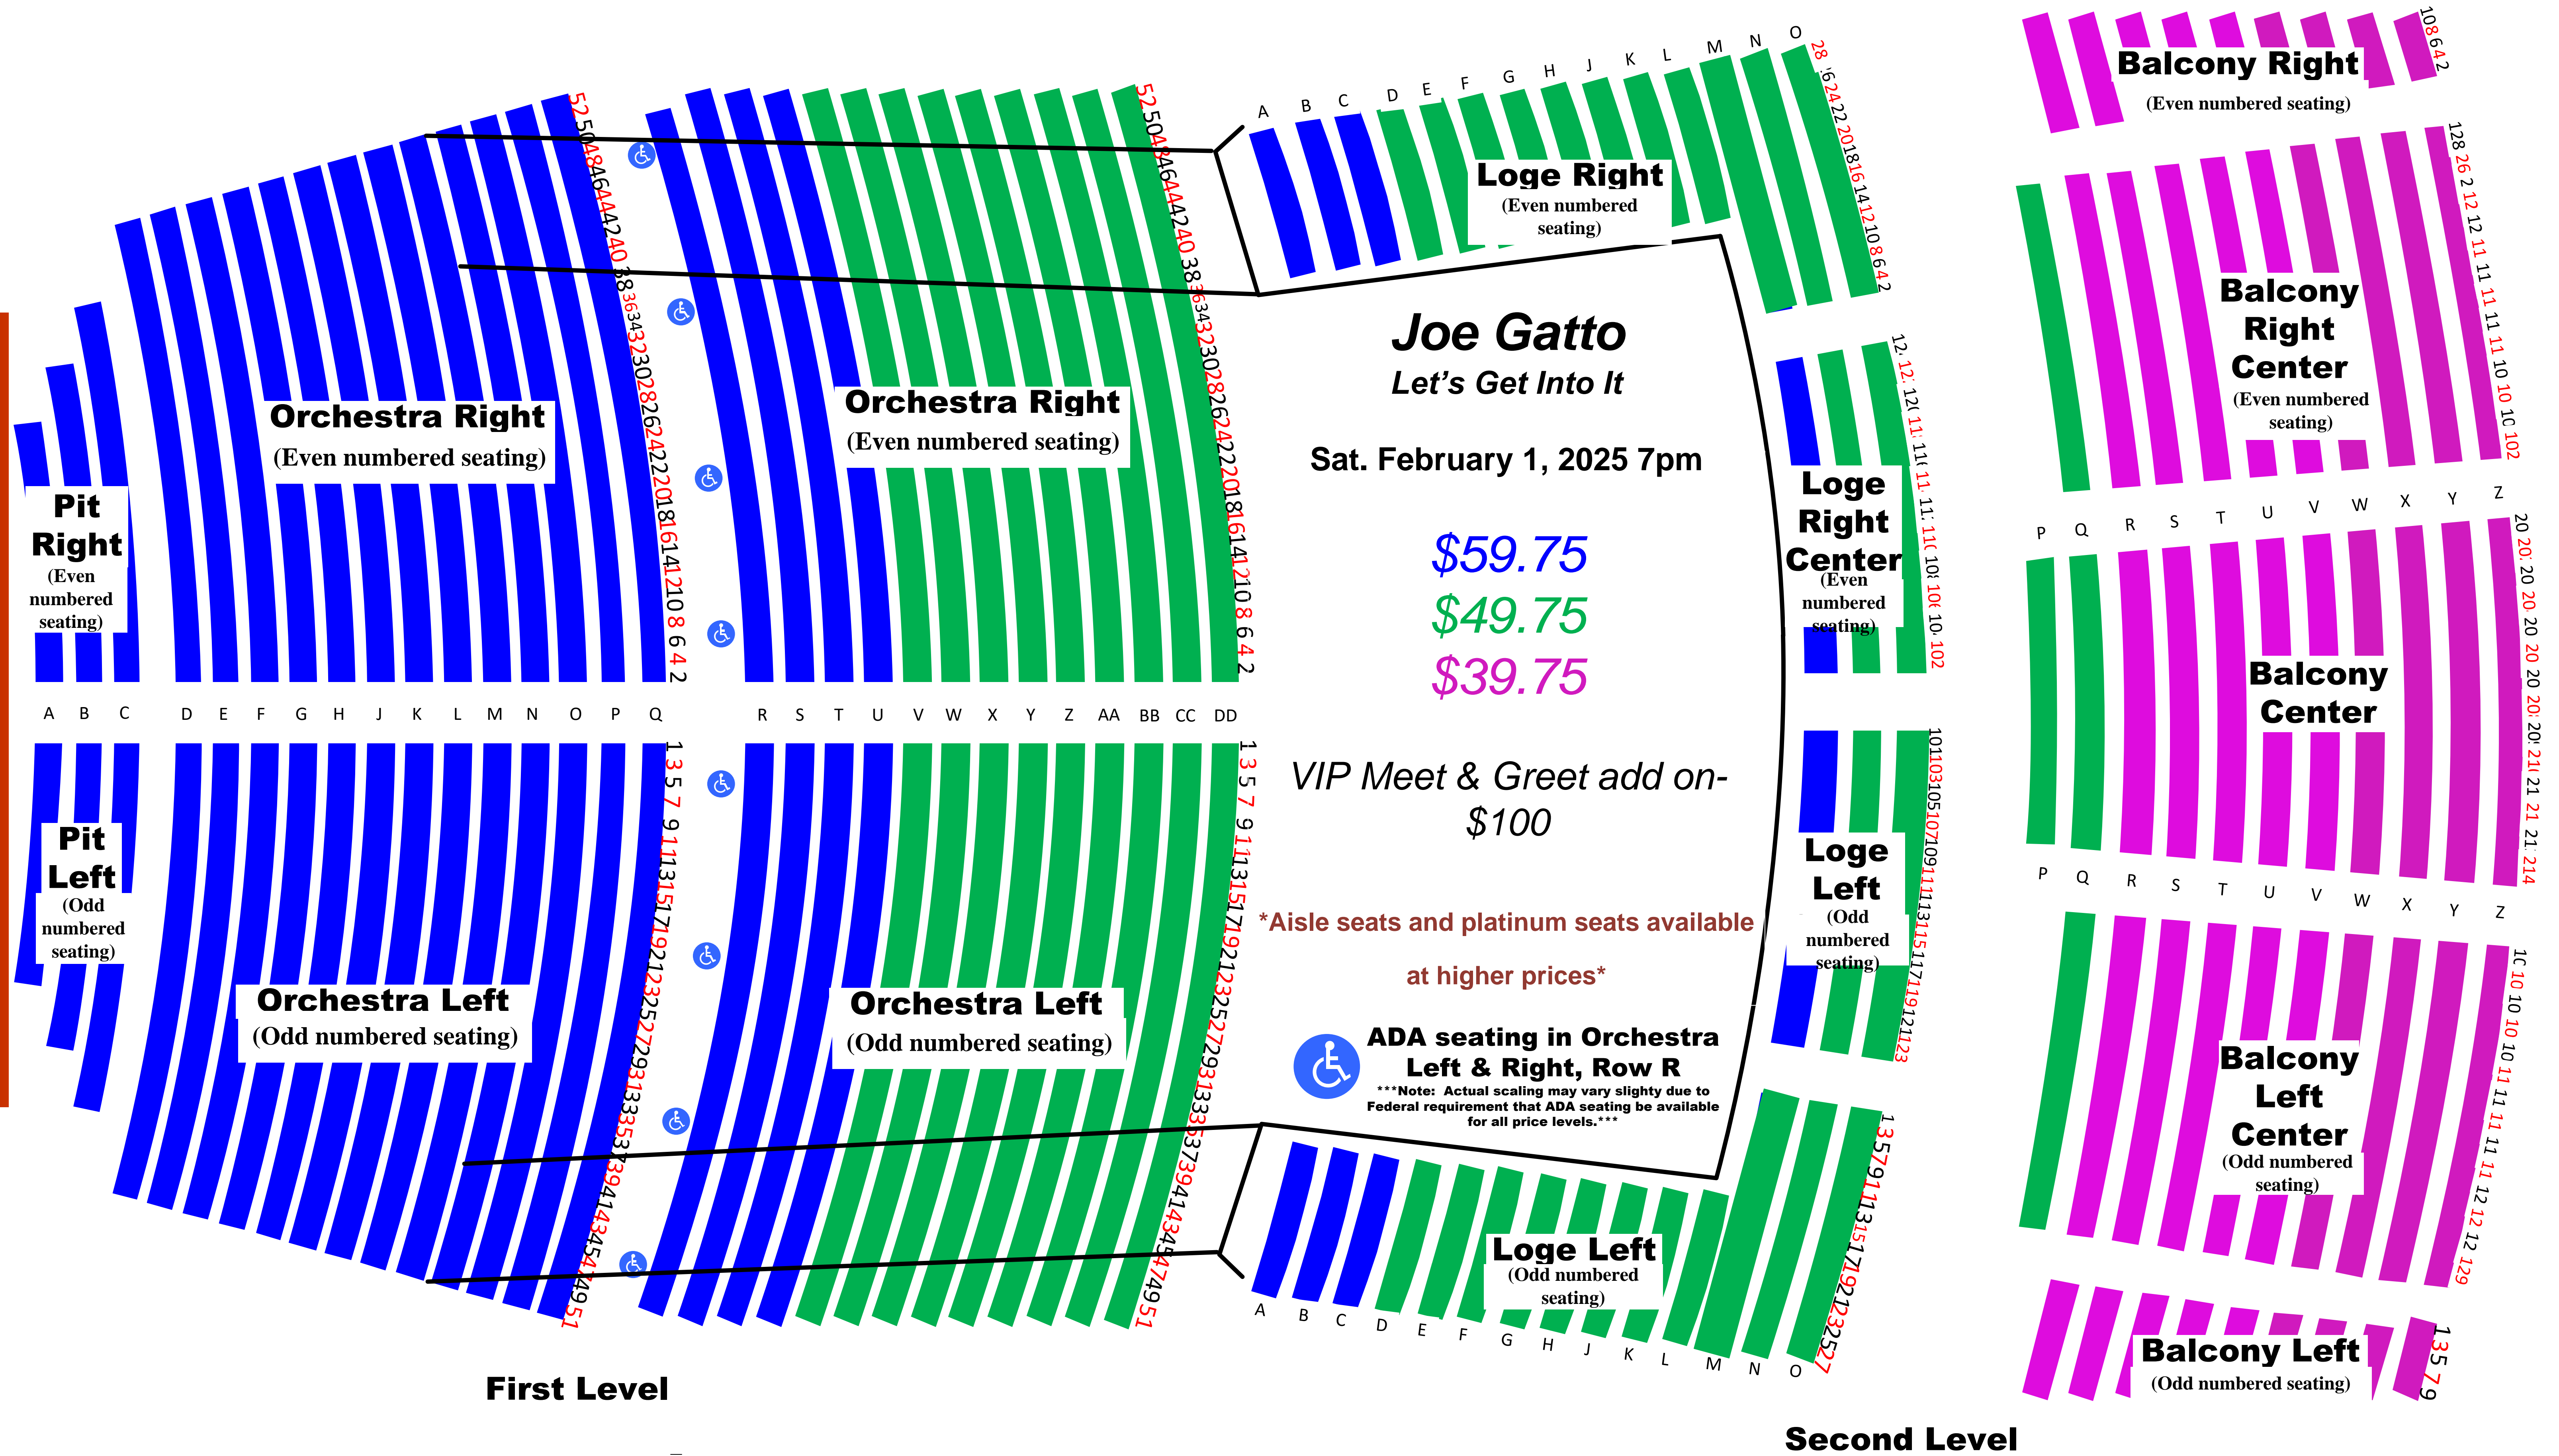

Berglund Performing Arts Theatre

STAGE

Joe Gatto
Let's Get Into It
 Sat. February 1, 2025 7pm

\$59.75
\$49.75
\$39.75

VIP Meet & Greet add on-
 \$100

*Aisle seats and platinum seats available
 at higher prices*

 **ADA seating in Orchestra
 Left & Right, Row R**
 ***Note: Actual scaling may vary slightly due to
 Federal requirement that ADA seating be available
 for all price levels.***