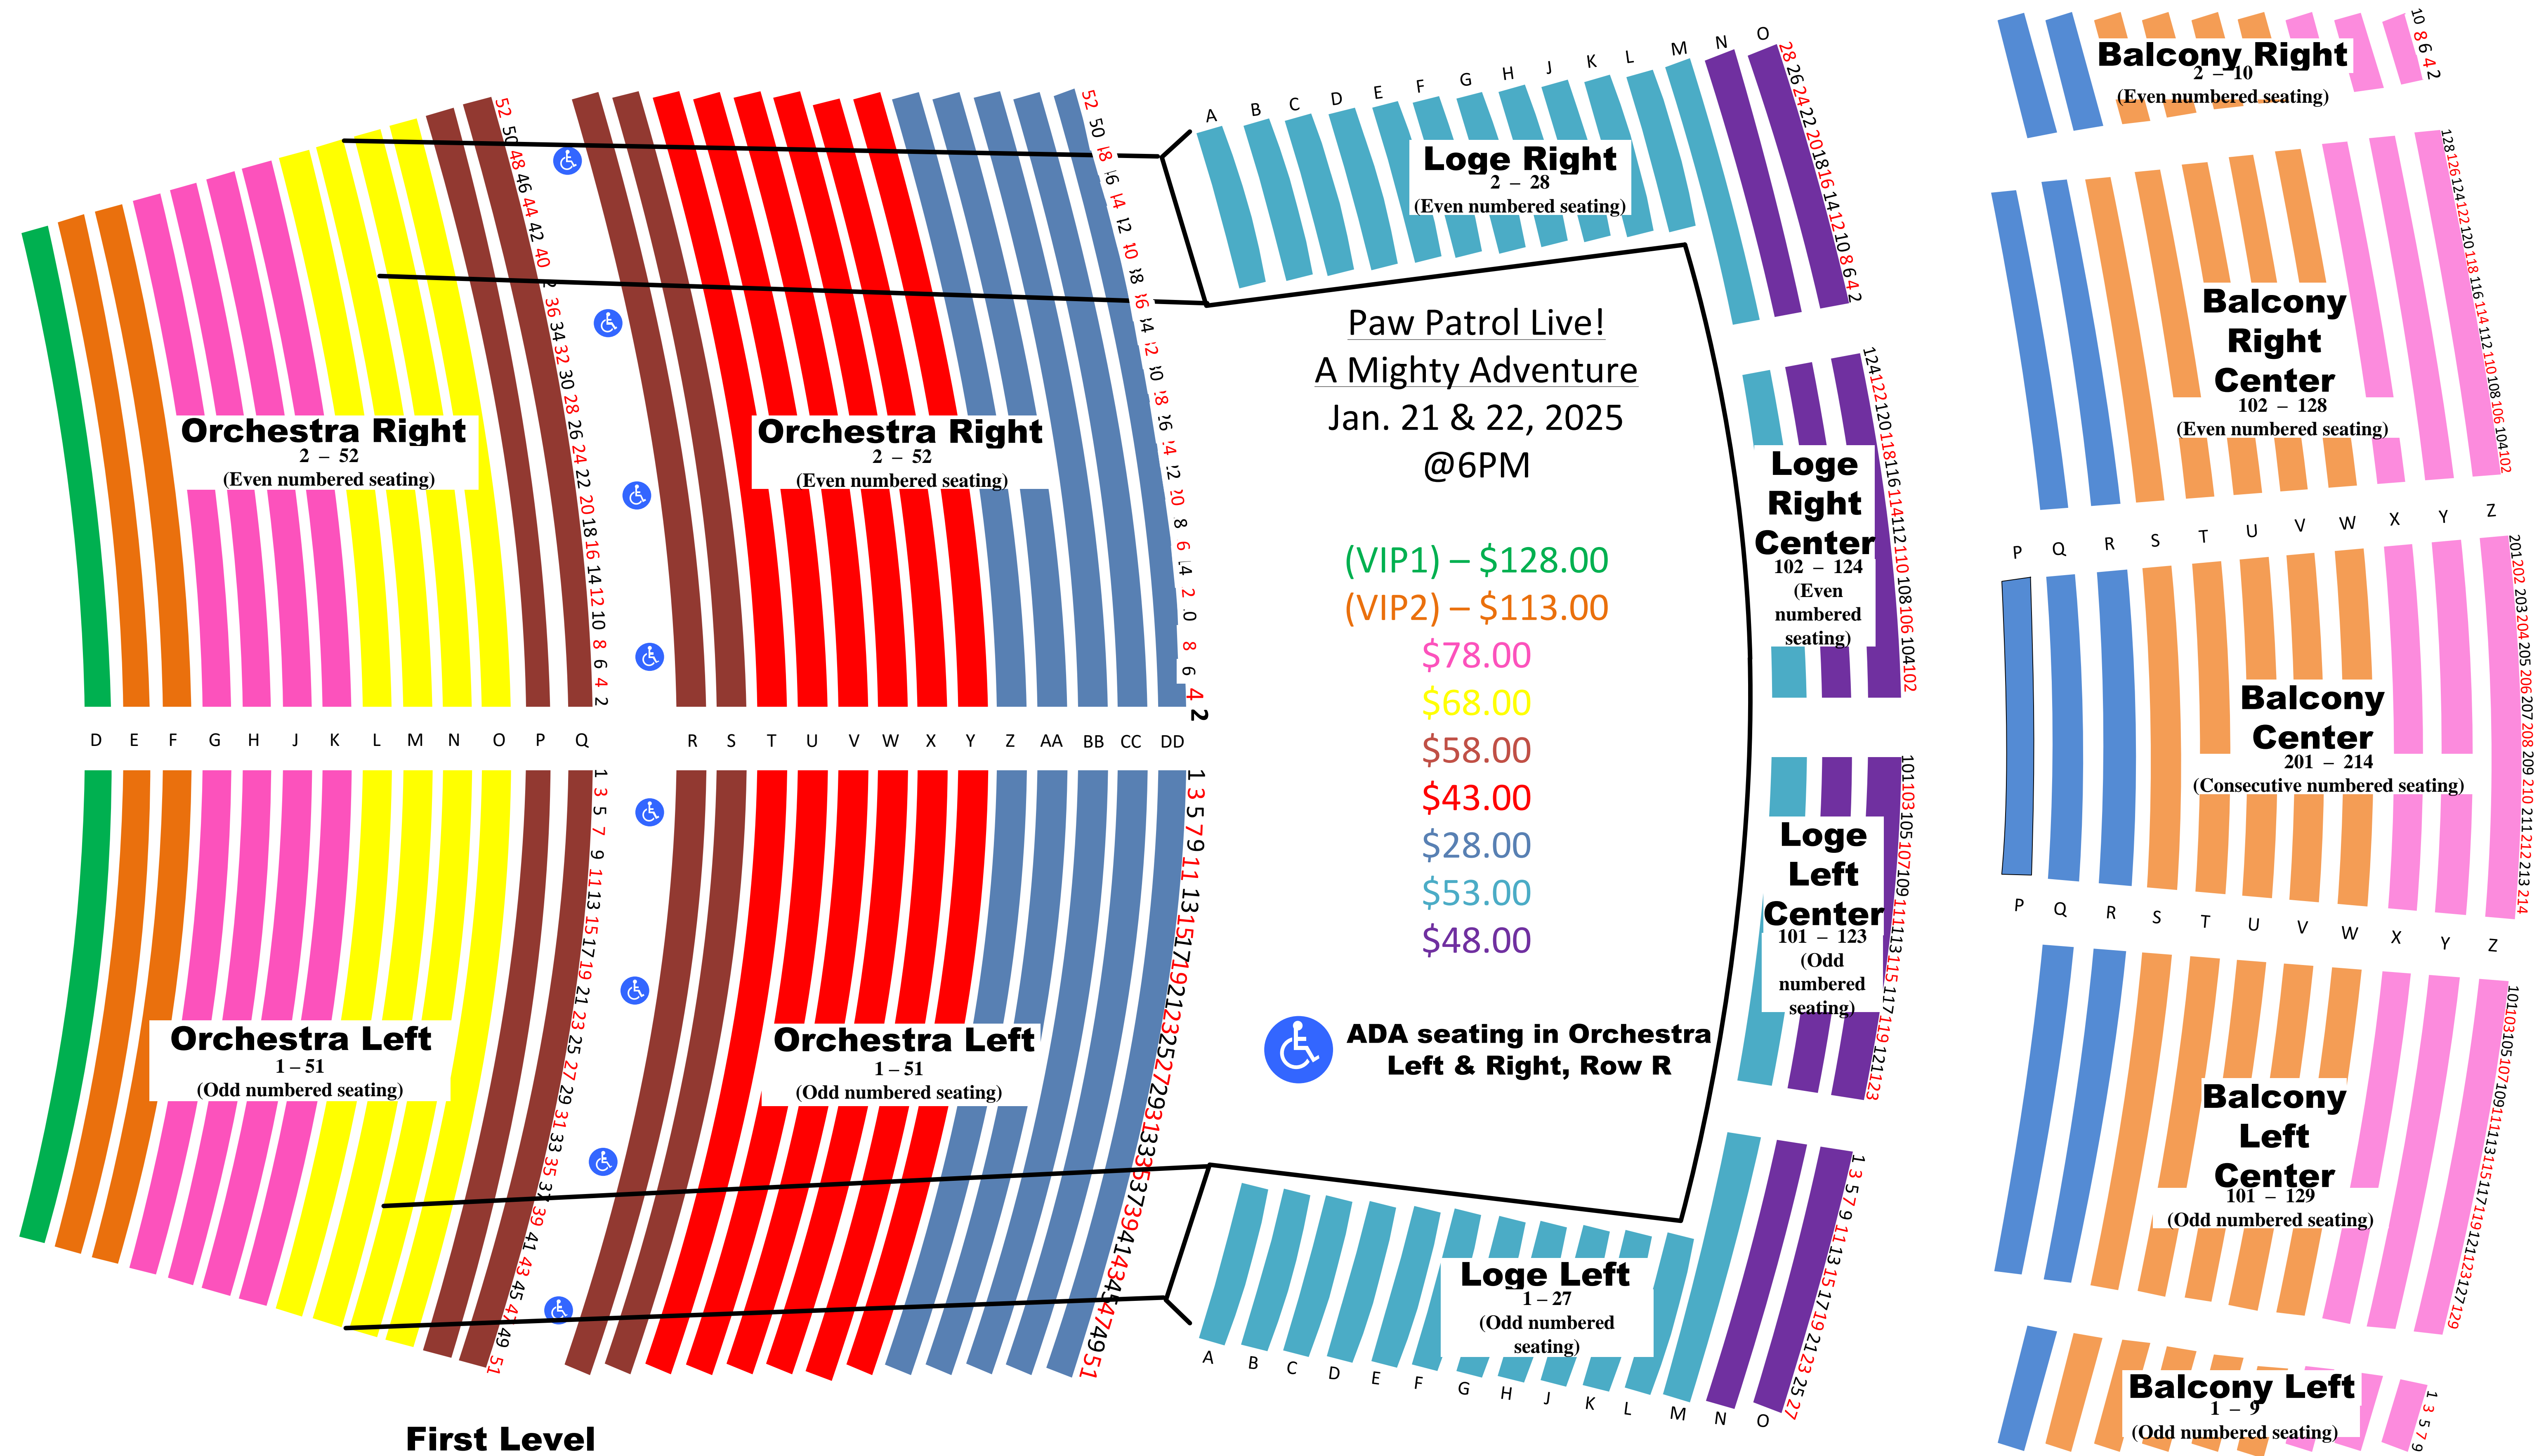

BERGLUND PERFORMING ARTS THEATRE

STAGE

Paw Patrol Live!
A Mighty Adventure
 Jan. 21 & 22, 2025
 @6PM

(VIP1) – \$128.00
 (VIP2) – \$113.00

\$78.00
 \$68.00
 \$58.00
 \$43.00
 \$28.00
 \$53.00
 \$48.00

ADA seating in Orchestra Left & Right, Row R

First Level

Second Level