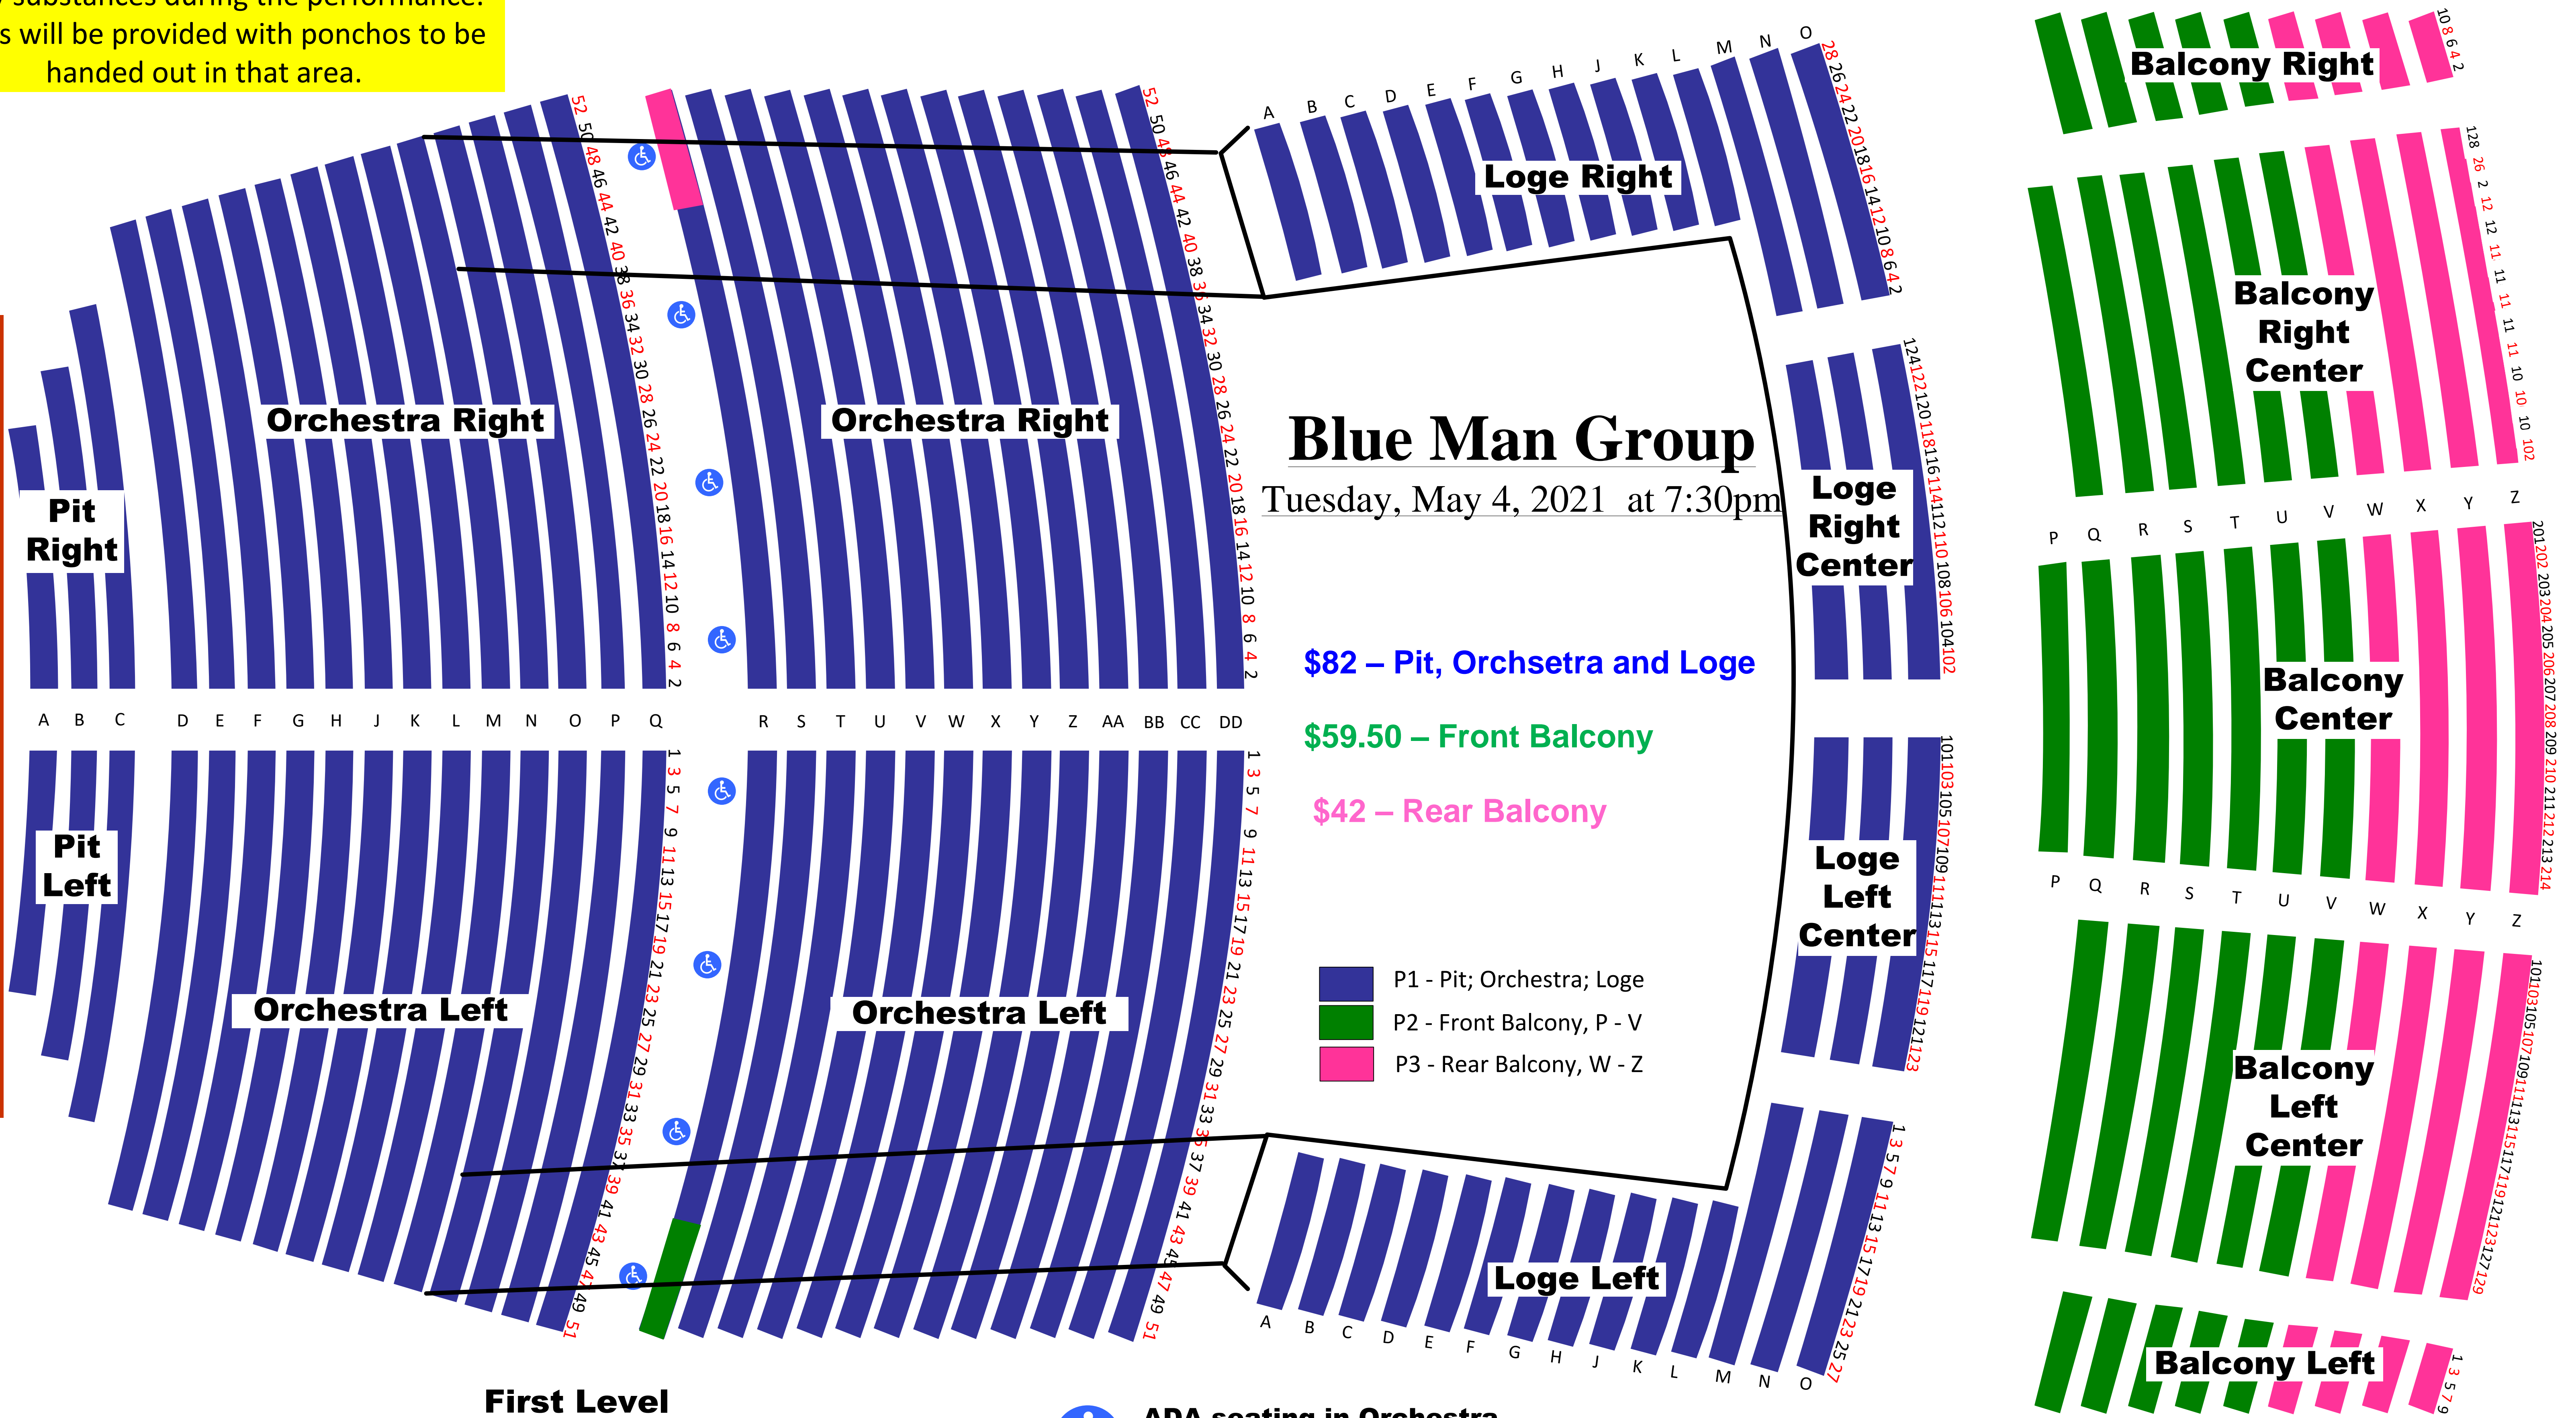

BERGLUND PERFORMING ARTS THEATRE

Important show information:

The first two rows of the pit are considered "poncho" seating. You may be subject to messy substances during the performance. Ushers will be provided with ponchos to be handed out in that area.

STAGE

Blue Man Group

Tuesday, May 4, 2021 at 7:30pm

\$82 – Pit, Orchestra and Loge

\$59.50 – Front Balcony

\$42 – Rear Balcony

- P1 - Pit; Orchestra; Loge
- P2 - Front Balcony, P - V
- P3 - Rear Balcony, W - Z

First Level

Second Level

ADA seating in Orchestra Left & Right, Row R

Note: Actual scaling may vary slightly due to Federal requirement that ADA seating be available for all price levels.