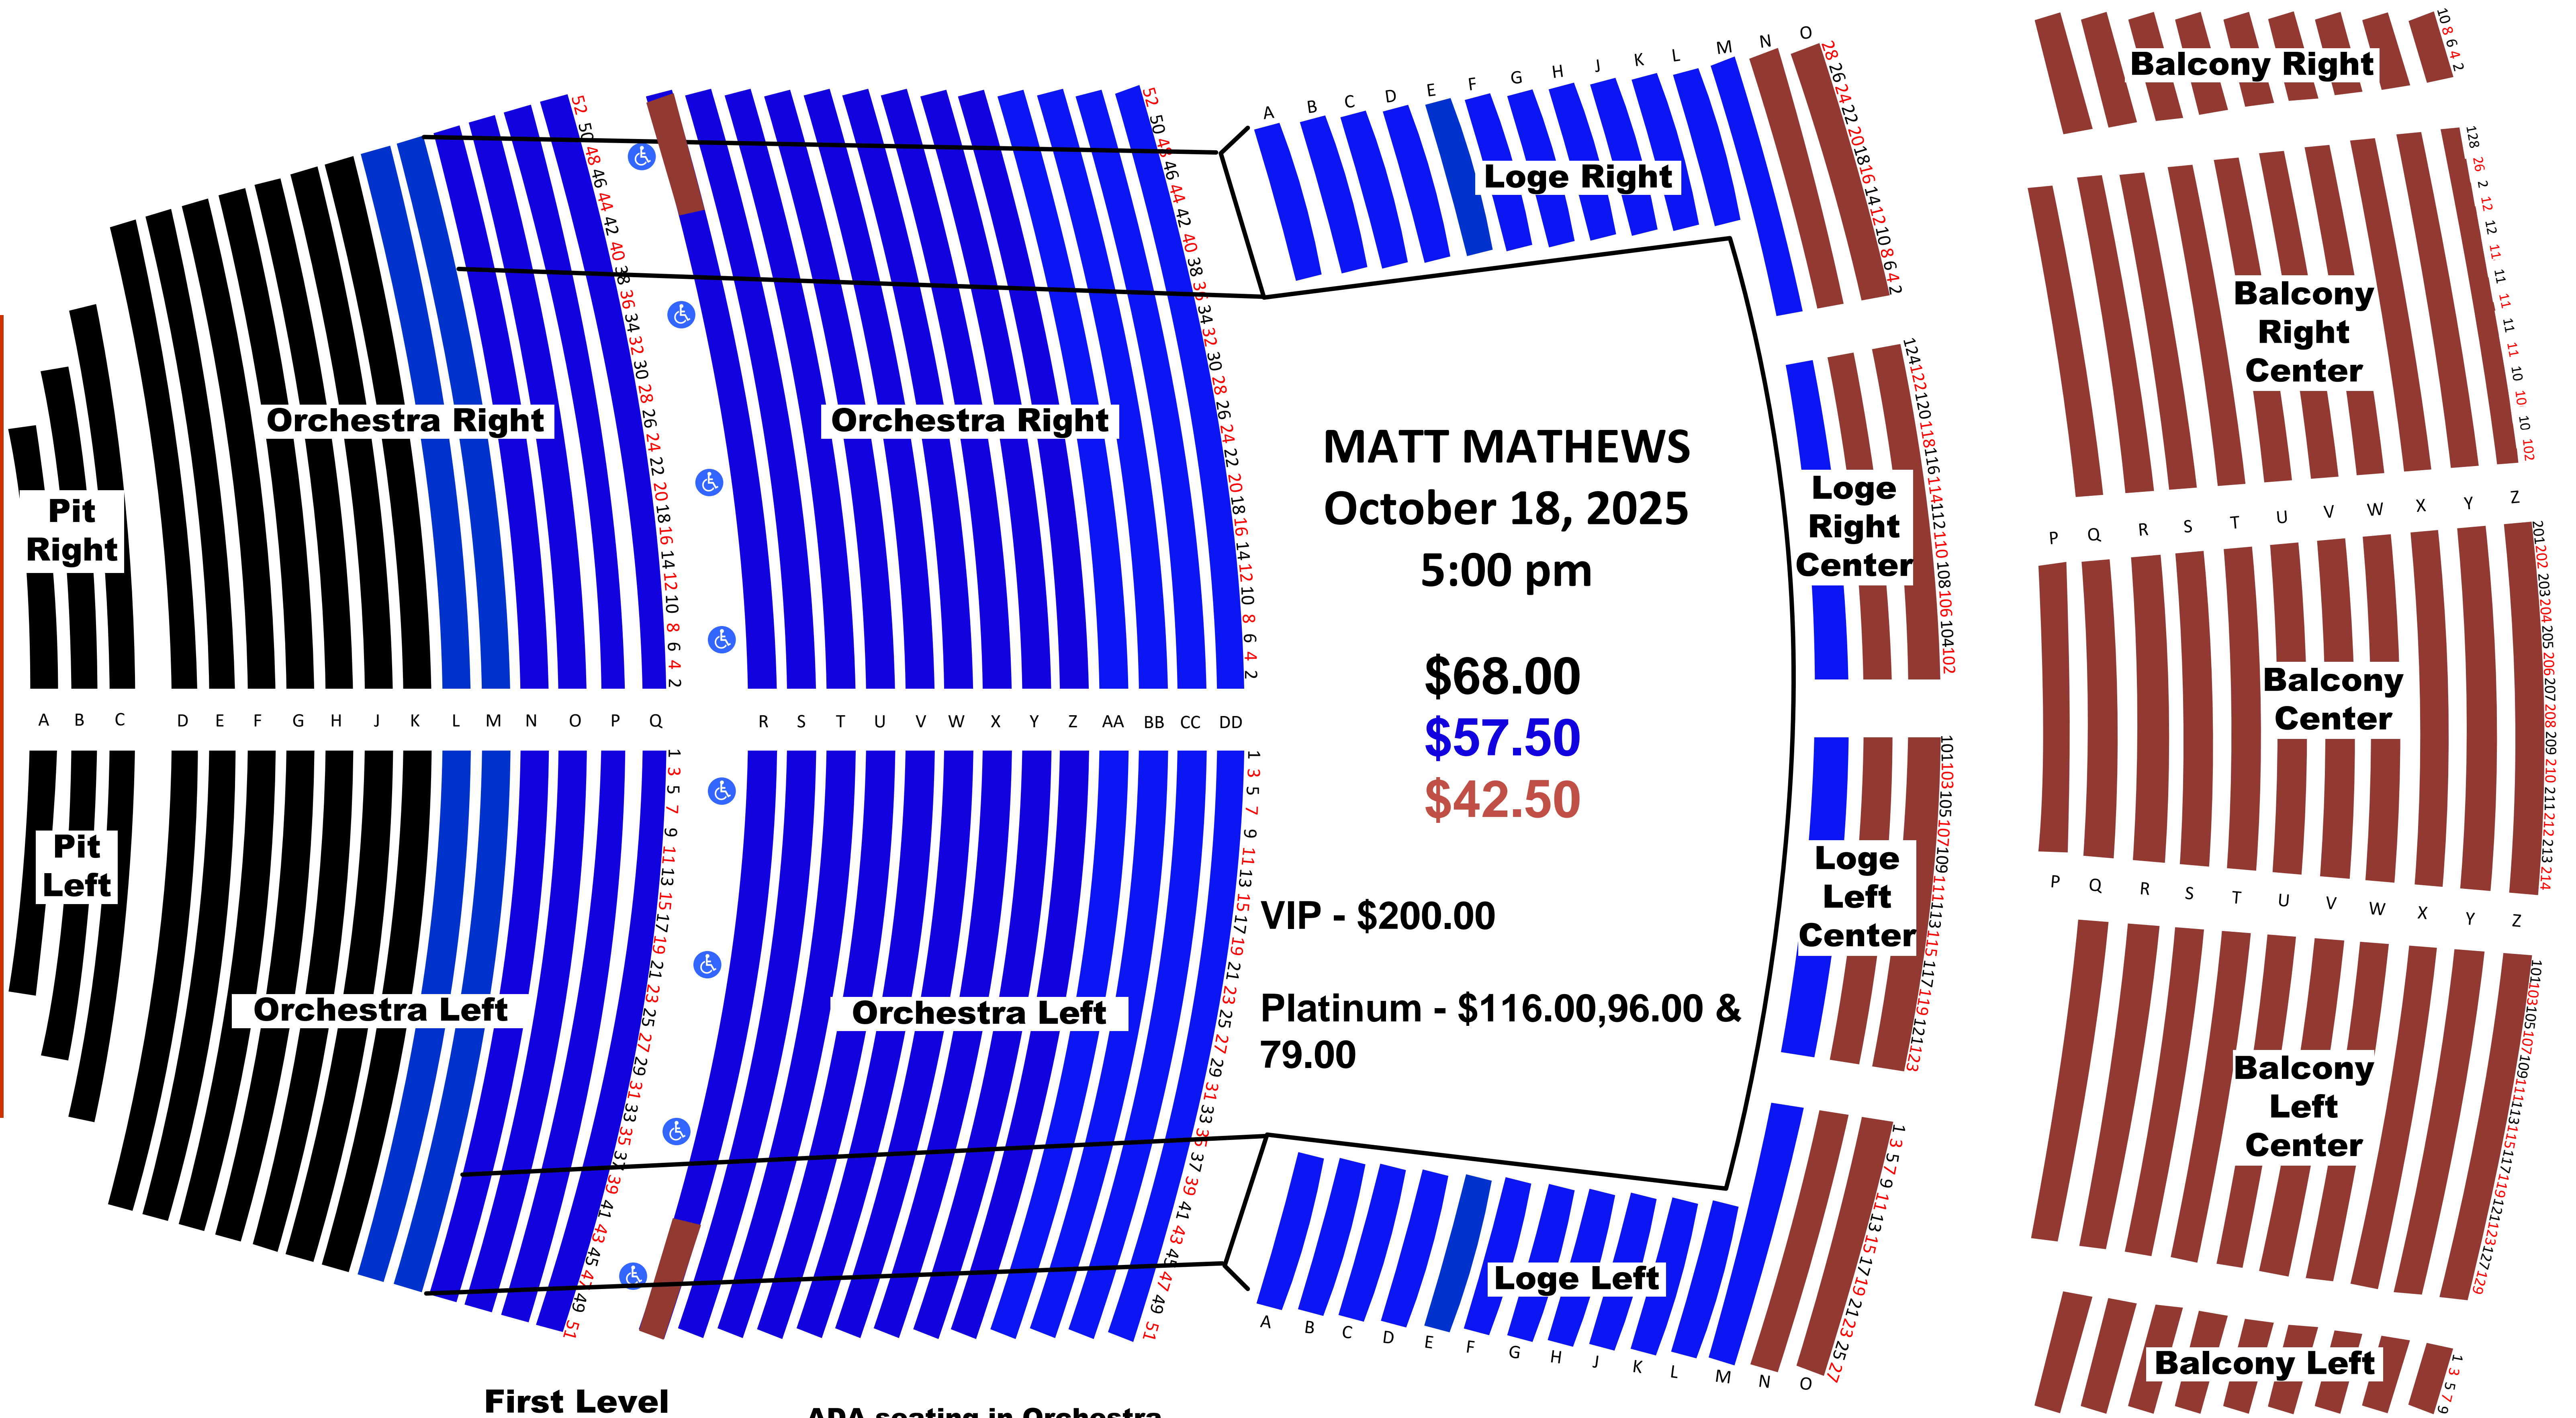

BERGLUND PERFORMING ARTS THEATRE

STAGE

MATT MATHEWS
October 18, 2025
5:00 pm

\$68.00
\$57.50
\$42.50

VIP - \$200.00
Platinum - \$116.00, 96.00 & 79.00

First Level

Second Level

ADA seating in Orchestra Left & Right, Row R
 Note: Actual scaling may vary slightly due to Federal requirement that ADA seating be available for all price levels.