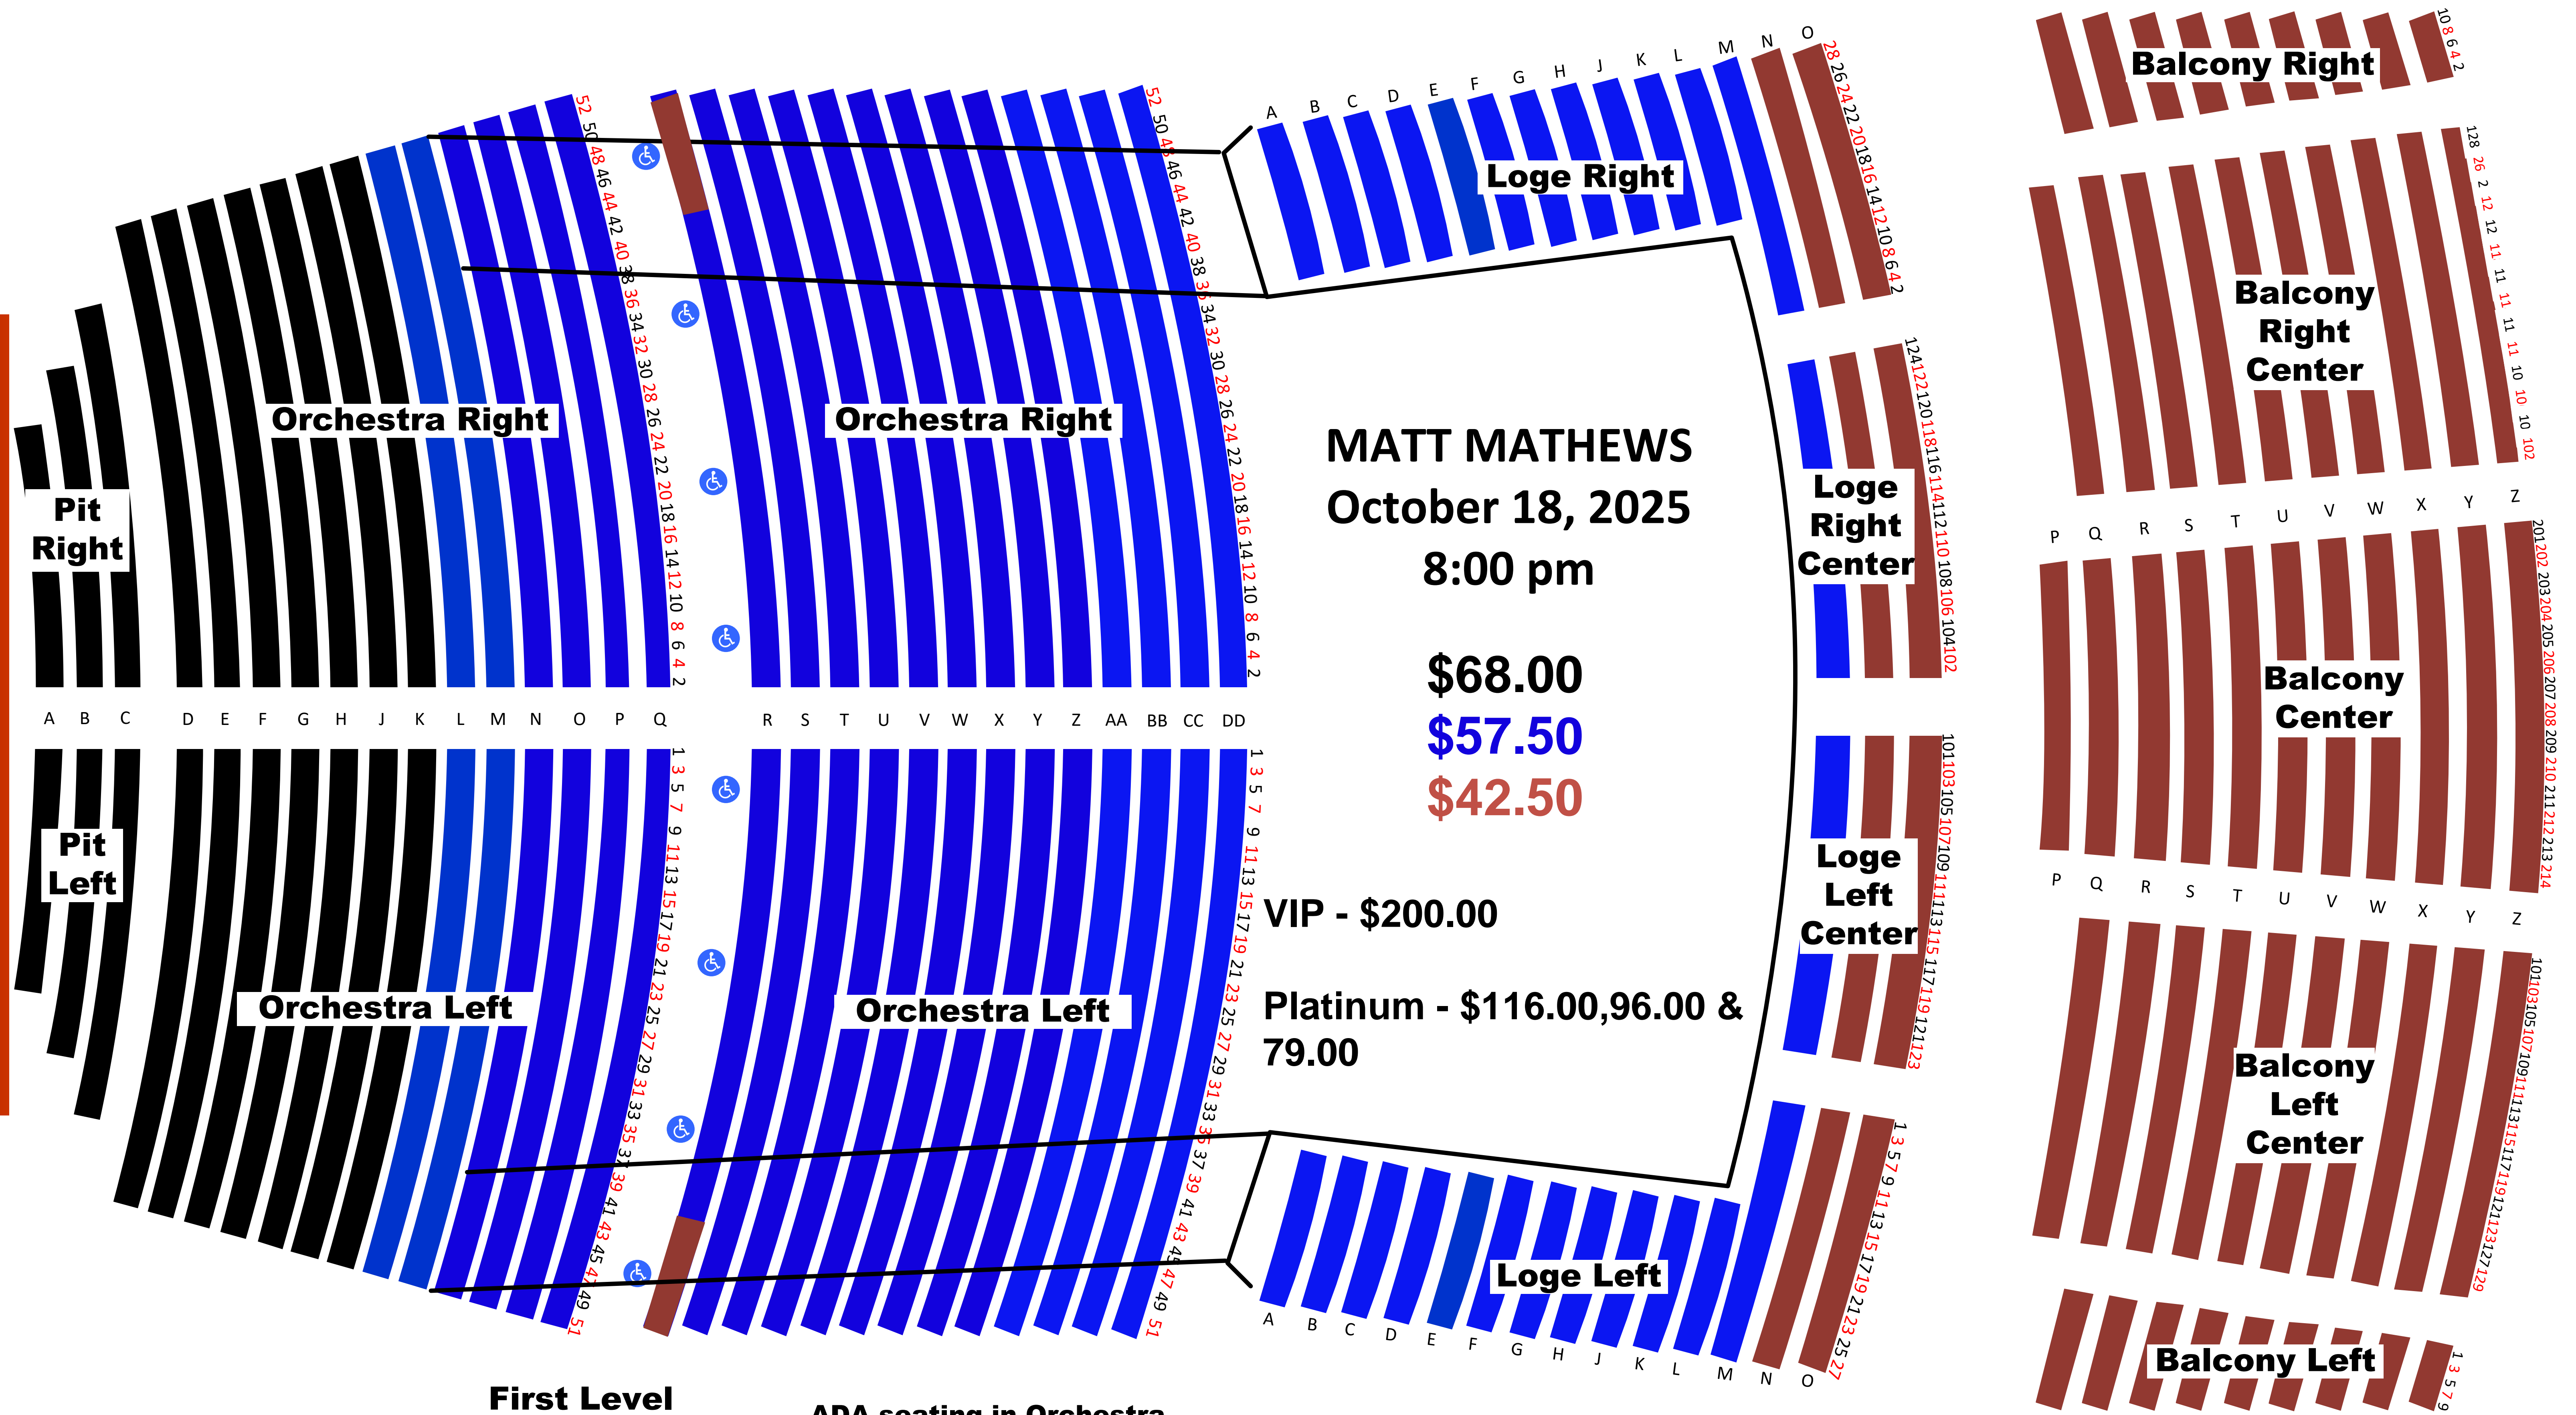

BERGLUND PERFORMING ARTS THEATRE

STAGE

MATT MATHEWS
October 18, 2025
8:00 pm

\$68.00
\$57.50
\$42.50

VIP - \$200.00
Platinum - \$116.00, 96.00 & 79.00

First Level

Second Level

ADA seating in Orchestra Left & Right, Row R
 Note: Actual scaling may vary slightly due to Federal requirement that ADA seating be available for all price levels.